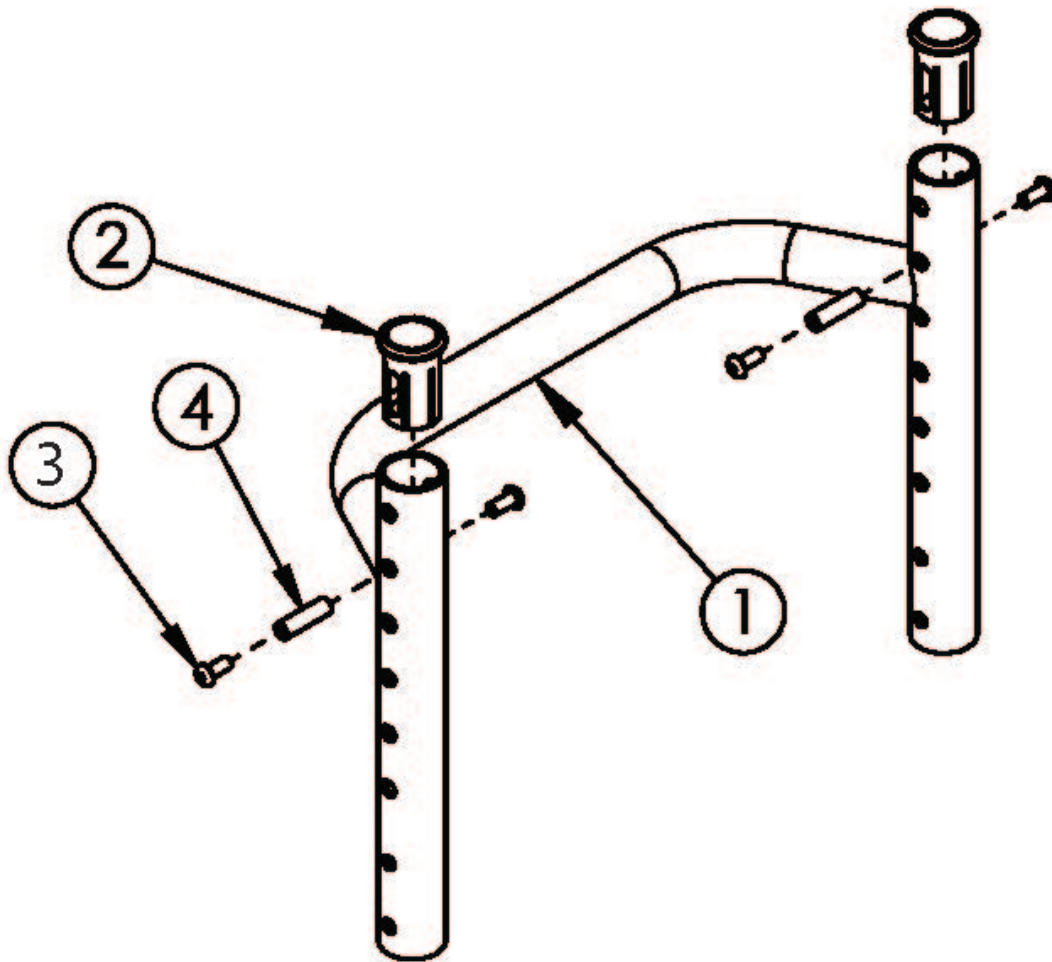

**(Discontinued 1) Rogue Style Height Adjustable Backrest with
Non-Adjustable Rigidizer Bar on Rogue ALX - Growth
(Formerly Tsunami)**