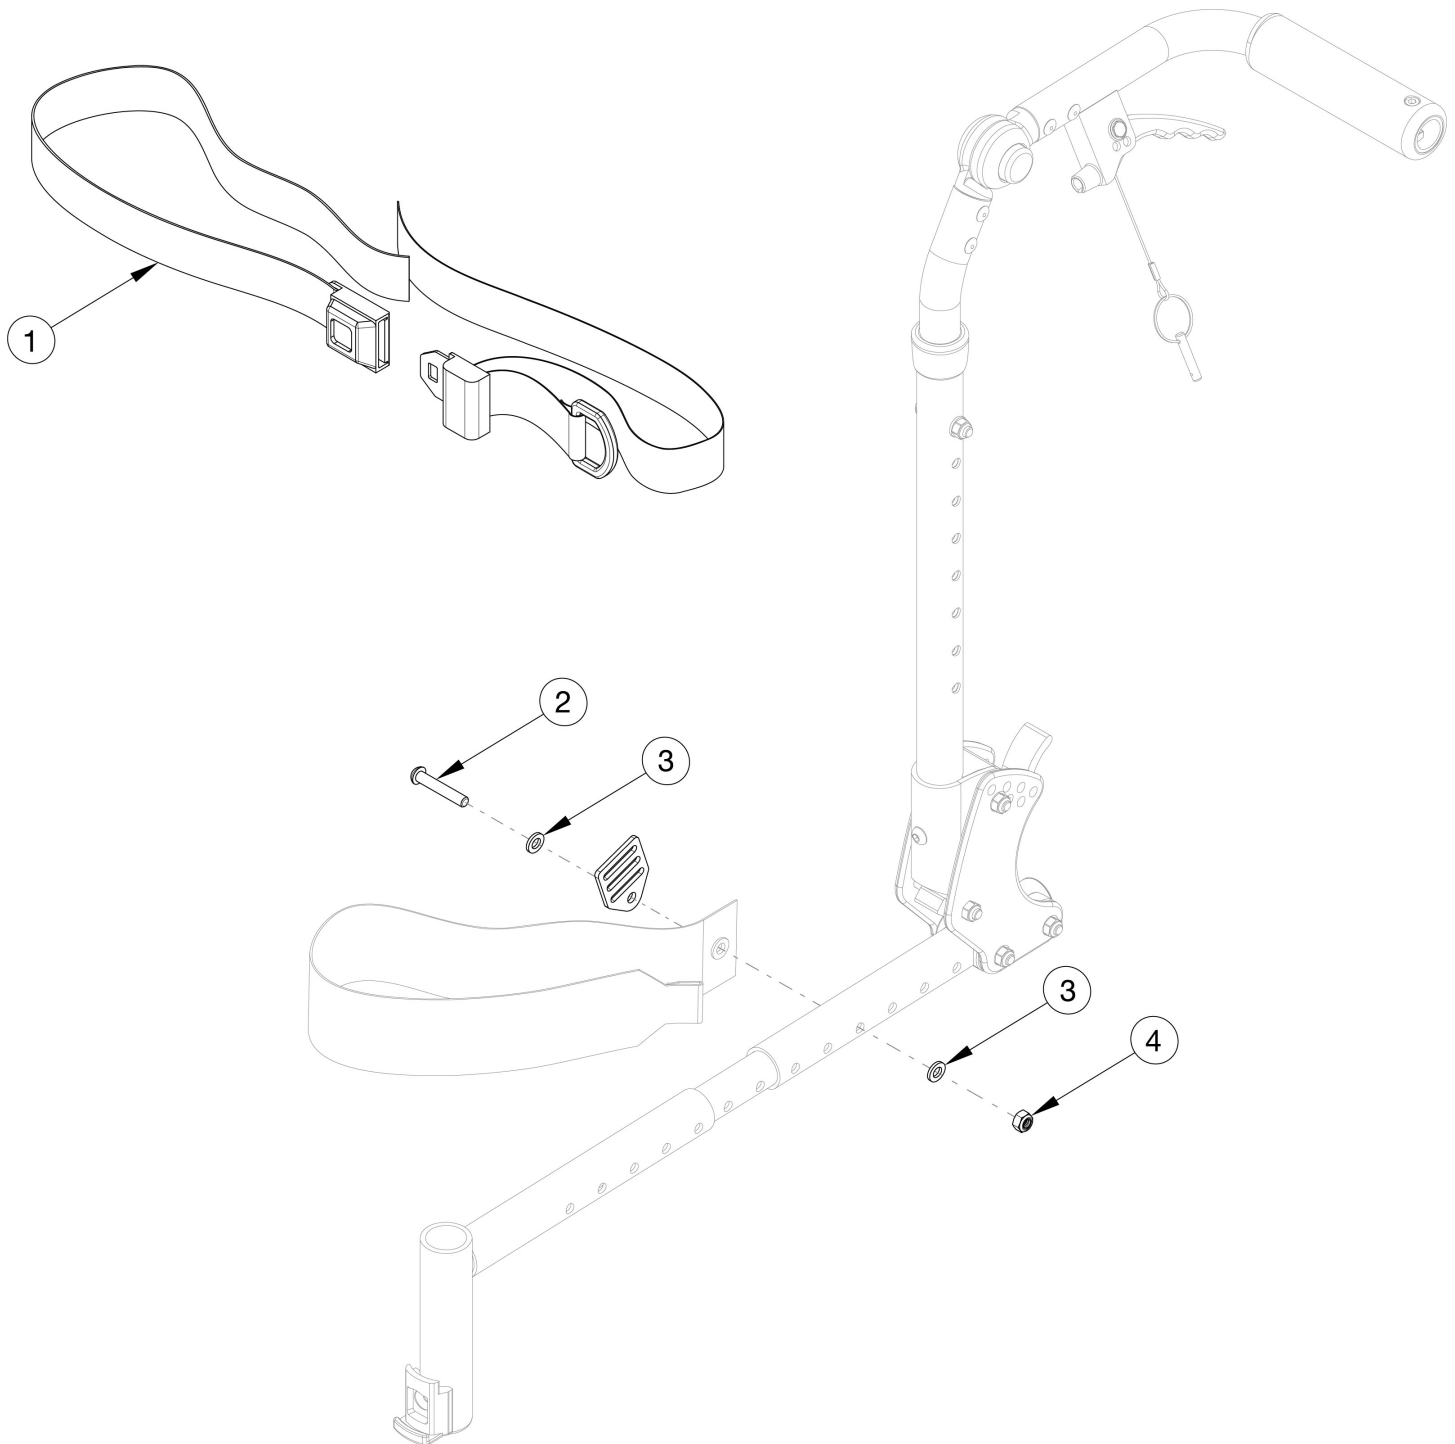

# Liberty Pelvic Positioning Belts - 1.5" Auto Buckle and Hardware

Item Number	Part Number	Description	Quantity
1 - 4	100595	Belt Pelvic Positioning 1.5" Auto Buckle 56"	1
2 - 4	102919	Seat Belt Mounting Hardware Flip / Liberty / Arc (PAIR)	1