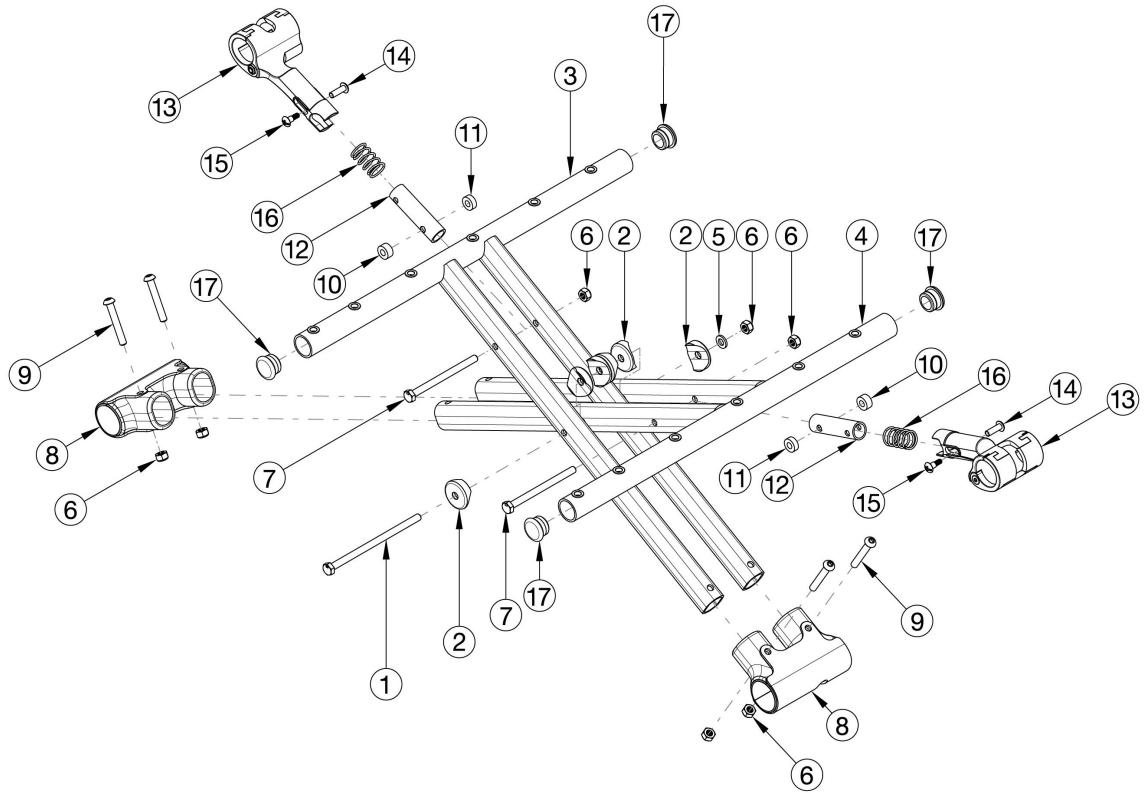

Catalyst E Aluminum Cross Braces

Cross Brace Overall Width	
Seat Width	Cross Brace Measurement
14"-16"	Approx. 1" less than seat width
17"	Approx. 1.25" less than seat width
18"-21"	Approx. 1.5" less than seat width
22"	Approx. 1.75" less than seat width

Cross Brace Overall Depth	
Seat Depth	Cross Brace Measurement
14"-20"	Approx. 0.375" less than seat depth

Item Number	Part Number	Description	Quantity
12a, 13 - 16	115770	Upper Pivot Assembly, 14" Wide	1
12b, 13-16	117402	Upper Pivot Assembly, 15" Wide	1
12c, 13-16	115771	Upper Pivot Assembly, 16" Wide	1
12d, 13-16	117403	Upper Pivot Assembly, 17" Wide	1

Item Number	Part Number	Description	Quantity
3z, 17	115804	Cross Brace, Right, 22x20	1
4z, 17	115790	Cross Brace, Left, 22x20	1
1	100678	M6 x 110 CLS8.8 DIN931 HHCS ZC	1
2	002807	Cross Tube Saddle CAT	6
5	100746	M6 Flat Washer Blk Zn	1
7	100660	M6 x 80mm CLS8.8 DIN931 HHCS ZC	2
10	100880	1/4" Plastic Spacer	2
11	105019	3/16" Plastic Spacer	2