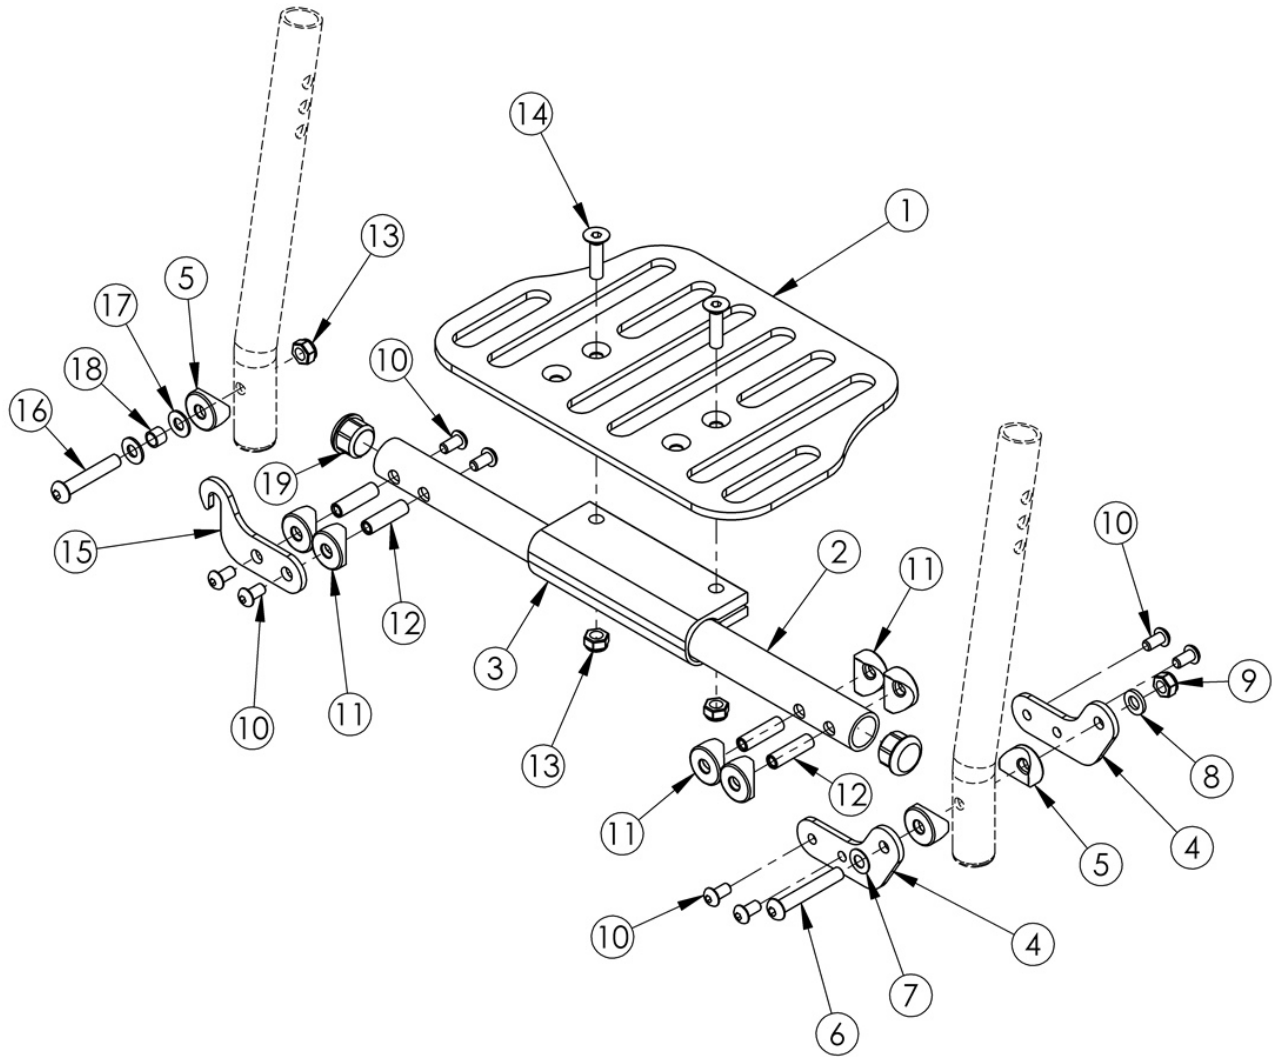

Catalyst 5Vx Footplates - One Piece Flip Up

Assemblies are based on seat width. Only compatible with extension tube hangers. If changing footplate style, new extension tubes may be needed.

Item Number	Part Number	Description	Quantity
3-19	112894	Hardware Assembly for One Piece Flip Up Footplate	1
1a, 2a, 3-19	500517	Footrest Assembly One Piece Flip 14" Wide	1
1a, 2b, 3-19	500518	Footrest Assembly One Piece Flip 15" Wide	1
1a, 2c, 3-19	500519	Footrest Assembly One Piece Flip 16" Wide	1

Item Number	Part Number	Description	Quantity
13	100658	M6 Nylock Nut Blk Zn	3
14	100662	M6 x 25 FSHCS BLK ZC	2
15	000356	Flip Up Footrest Latch	1
16	101811	M6 x 35 BHCS Blk Zn	1
17	100831	1/2" Washer OD .040" Thick	2
18	000354	Flip Up Ferrule	1
19	100638	Tube End Plug 3/4"	2