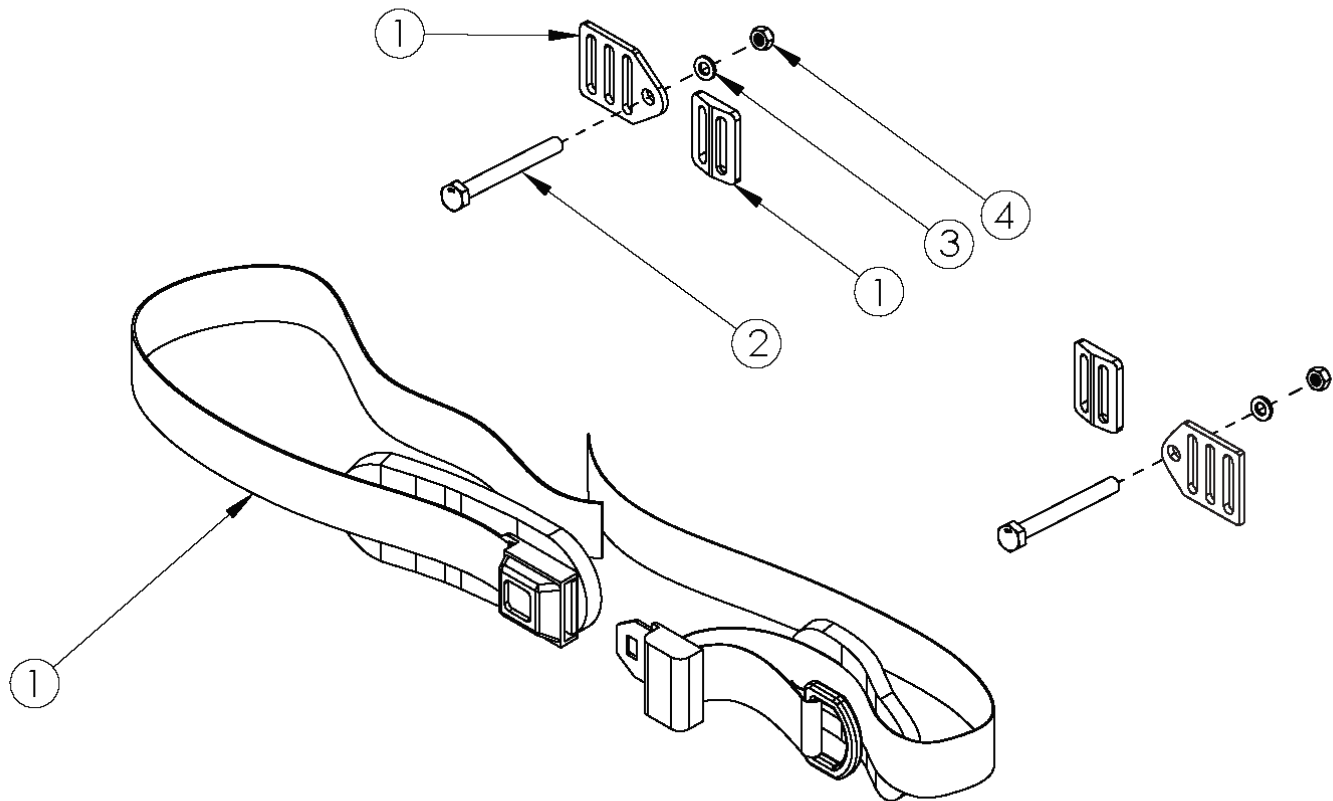

Focus Pelvic Positioning Belts - 1.5" Auto Buckle and Hardware

Item Number	Part Number	Description	Quantity	Retail
1a, 2, 3, 4	111387	Belt Pelvic Positioning 1.5" Auto Buckle 56", Focus <i>Used with 14"-20" seat widths</i>	1	\$80.00
1b, 2, 3, 4	111392	Belt Pelvic Positioning 1.5" Auto Buckle 60", Focus <i>Used with 21"-24" seat widths</i>	1	\$80.00
1a	100595	Belt Pelvic Positioning 1.5" Auto Buckle 56"	1	\$80.00
1b	100847	Belt Pelvic Positioning 1.5" Auto Buckle 60"	1	\$80.00
2	101125	M6 x 55 BTN SHCS BLKZC	2	\$2.21
3	100746	M6 Flat Washer Blk Zn	2	\$1.66
4	100658	M6 Nylock Nut Blk Zn	2	\$1.10