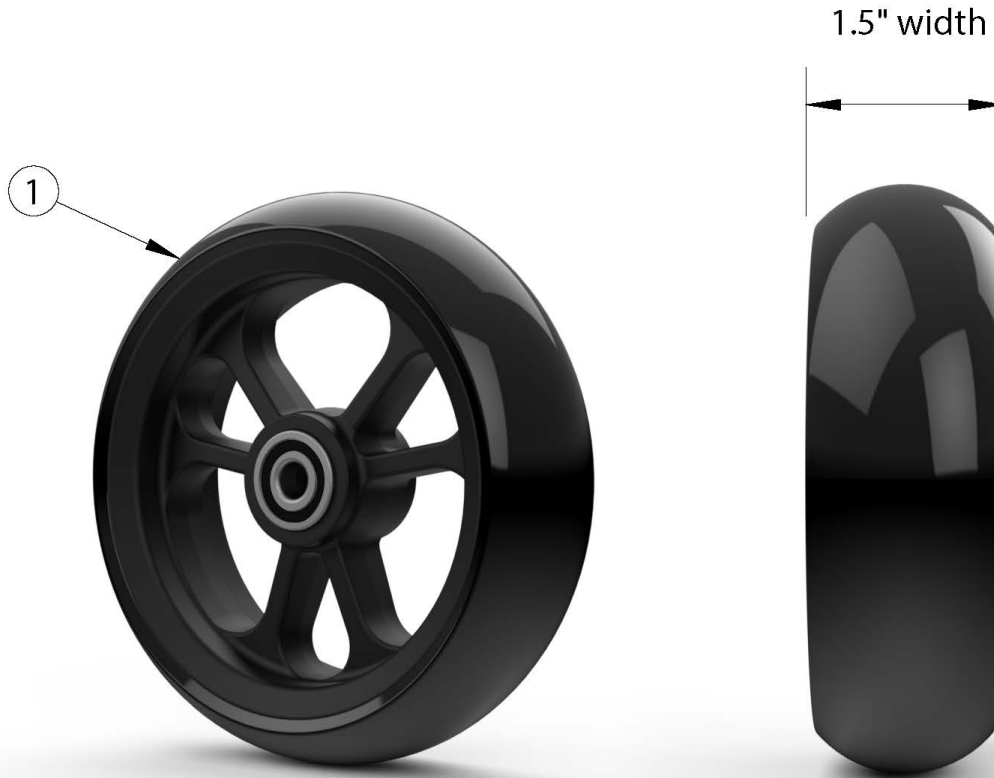

Ethos Casters - 1.5" Poly

If changing size of casters, new forks may be needed.

Item Number	Part Number	Description	Quantity
1a	111842	Caster 4 x 1.5" Poly	1
1b	111843	Caster 5 x 1.5" Poly	1
1c	111844	Caster 6 x 1.5" Poly	1