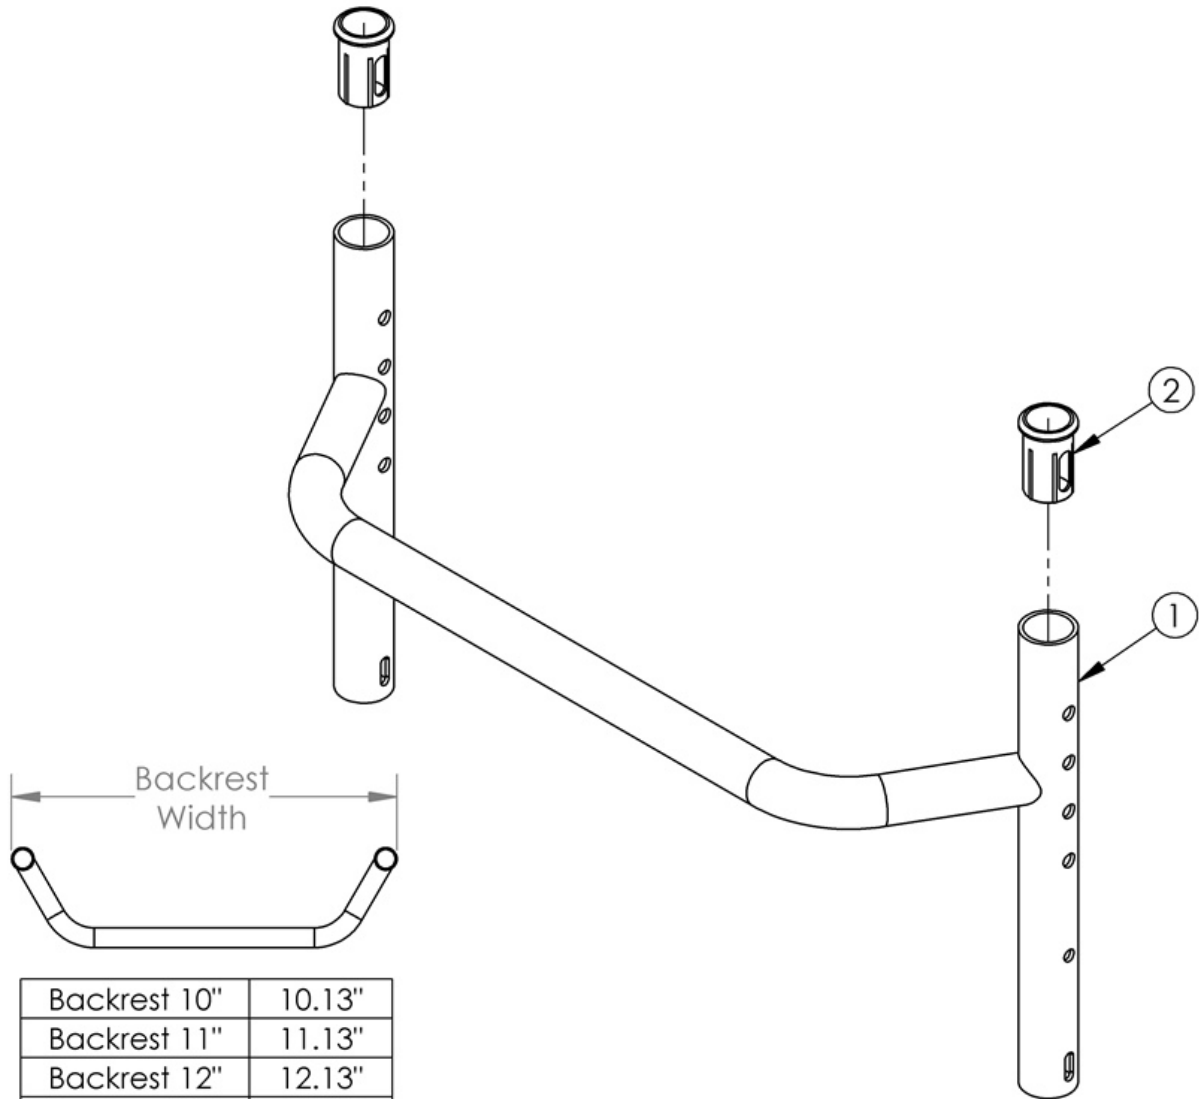

(Discontinued 1) Rogue Adjustable Height Backrest Frame with Non-Adjustable Rigidizer Bar

Backrest 10"	10.13"
Backrest 11"	11.13"
Backrest 12"	12.13"
Backrest 13"	13.13"
Backrest 14"	14.13"
Backrest 15"	15.13"
Backrest 16"	16.13"
Backrest 17"	17.13"
Backrest 18"	18.13"
Backrest 19"	19.13"
Backrest 20"	20.13"
Backrest 21"	21.13"
Backrest 22"	22.13"

This Rogue Adjustable Height Backrest Frame is discontinued and was used on serial numbers prior to RG0016612.

Item Number	Part Number	Description	Quantity
1a	000483	12" Rigid Backrest	1
1b	000484	13" Rigid Backrest	1
1c	000178	14" Rigid Backrest	1
1d	000179	15" Rigid Backrest	1
1e	000180	16" Rigid Backrest	1
1f	000181	17" Rigid Backrest	1
1g	000182	18" Rigid Backrest	1
1h	000183	19" Rigid Backrest	1
1i	000184	20" Rigid Backrest	1
2	000034	Sleeve 3/4" x 1 1/2"	2