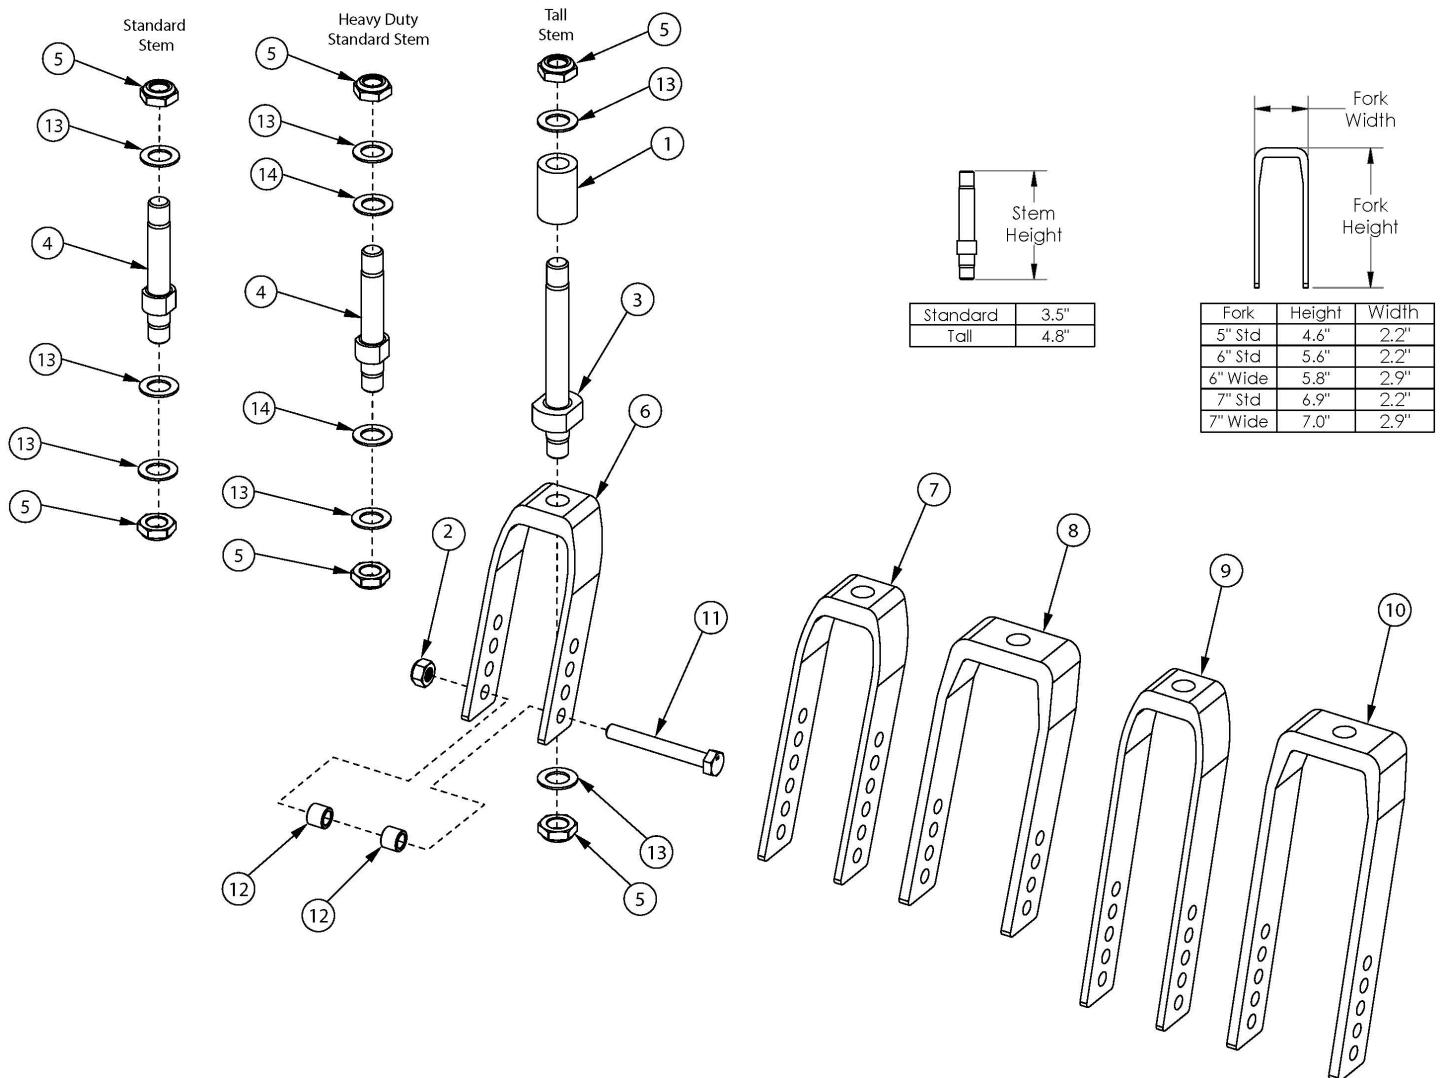

Focus CR Heavy Duty Caster Forks and Stems

Item Number	Part Number	Description	Quantity
4b, 5, 8, 13, 14	506368	Fork Assembly 6" Wide Heavy Duty Std Stem Focus <i>Used with heavy duty weight capacity. Only used with 2" wide casters.</i>	1
4b, 5, 10, 13, 14	503122	Fork Assembly 7" Wide Heavy Duty Std Stem Focus <i>Used with heavy duty weight capacity. Only used with 2" wide casters.</i>	1
1, 3, 5, 6, 13	506369	Fork Assembly 5" Tall Stem Tilt <i>Used with standard and heavy duty weight capacity</i>	1
1, 3, 5, 7, 13	506370	Fork Assembly 6" Tall Stem Tilt <i>Used with standard and heavy duty weight capacity</i>	1
1, 3, 5, 8, 13	506371	Fork Assembly 6" Wide Tall Stem Tilt	1