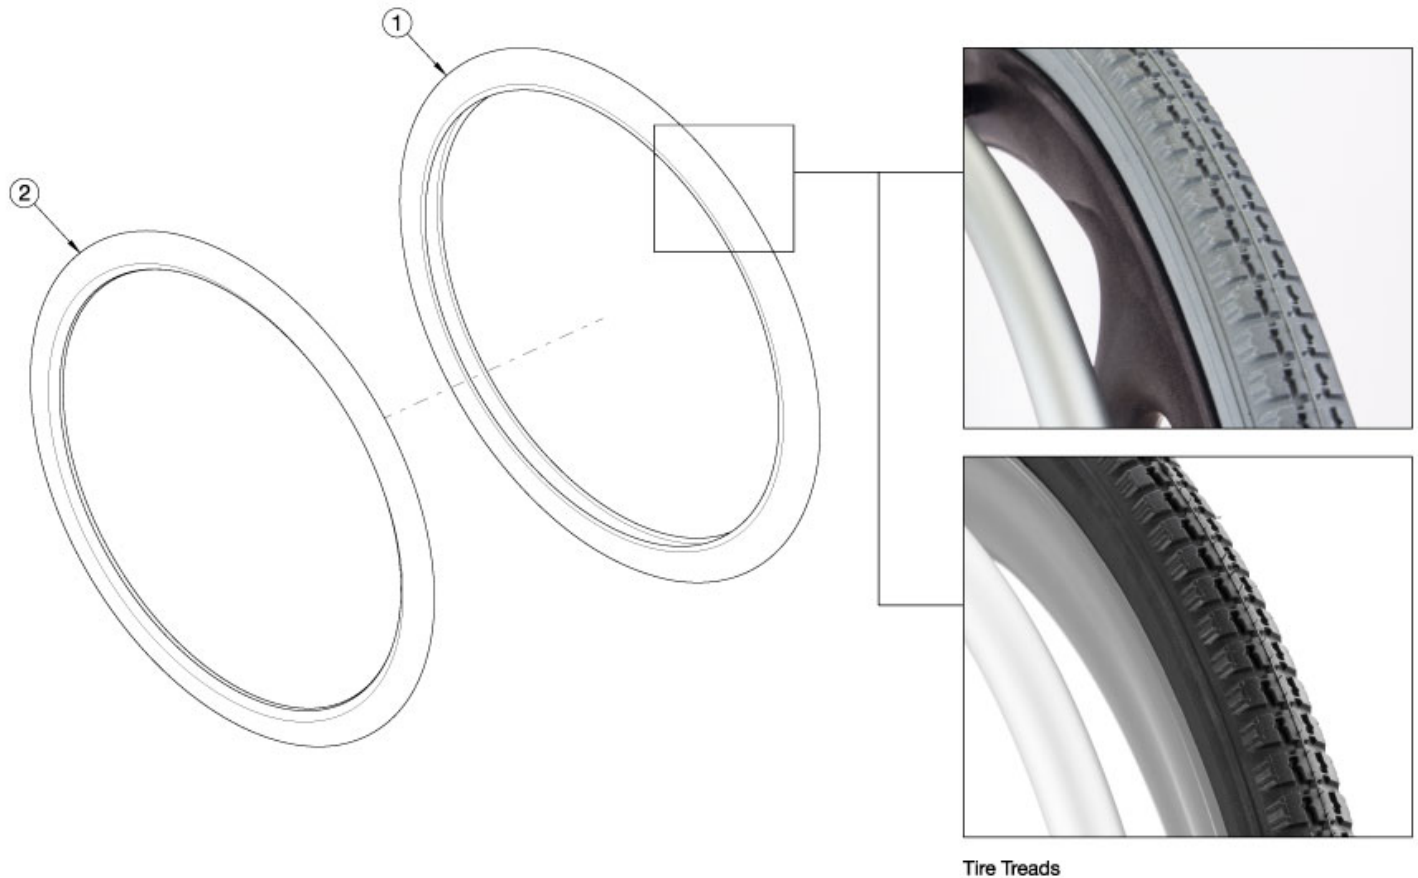

# Rogue ALX Tires - Pneumatic with Airless Insert (Formerly Tsunami)

Please note tab mounted handrims must be installed prior to the tire being installed.

Item Number	Part Number	Description	Quantity
1a, 2a	118155	Tire 20" x 1 3/8" Pneumatic (Black) and Airless Insert Kit	1
1b, 2b	118209	Tire 22" x 1 3/8" Pneumatic (Black) and Airless Insert Kit	1
1c, 2c	118217	Tire 24" x 1 3/8" Pneumatic (Black) and Airless Insert Kit	1
1d, 2d	120637	Tire 26" x 1 3/8" Pneumatic (Black) and Airless Insert Kit	1
1a	116843	Tire 20" x 1 3/8" Pneumatic, Black	1
1b	116735	Tire 22" x 1 3/8" Pneumatic, Black <i>Replacement for part number 100634</i>	1
1c	116736	Tire 24" x 1 3/8" Pneumatic, Black <i>Replacement for part number 100635</i>	1
1d	116844	Tire 26" x 1 3/8" Pneumatic, Black	1

Item Number	Part Number	Description	Quantity
		<i>Replacement for part number 100636</i>	
2a	100913	Airless Insert 20"	1
2b	100503	Airless Insert 22"	1
2c	100504	Airless Insert 24"	1
2d	100505	Airless Insert 26"	1