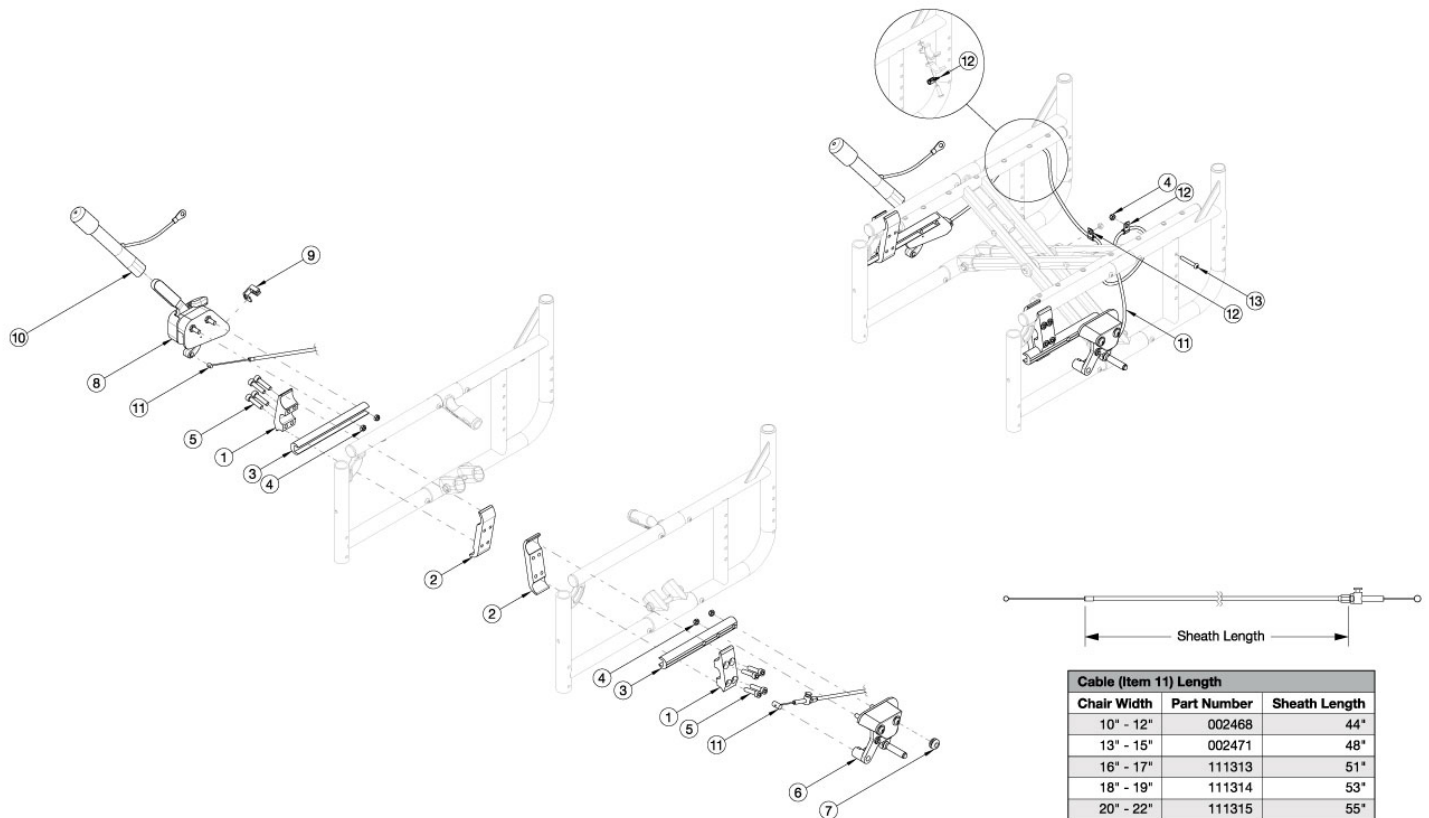

# Catalyst / Spark Hemi Wheel Lock

Cable (Item 11) Length		
Chair Width	Part Number	Sheath Length
10" - 12"	002468	44"
13" - 15"	002471	48"
16" - 17"	111313	51"
18" - 19"	111314	53"
20" - 22"	111315	55"

Item Number	Part Number	Description	Quantity
1-5, 6a, 7, 8a, 9, 10, 11a, 12, 13	116450	Hemi Wheel Lock Assembly, Width 10-12, Right Side Mounted, Catalyst	1
1-5, 6a, 7, 8a, 9, 10, 11b, 12, 13	116451	Hemi Wheel Lock Assembly, Width 13-15, Right Side Mounted, Catalyst	1
1-5, 6a, 7, 8a, 9, 10, 11c, 12, 13	116452	Hemi Wheel Lock Assembly, Width 16-17, Right Side Mounted, Catalyst	1
1-5, 6a, 7, 8a, 9, 10, 11d, 12, 13	116453	Hemi Wheel Lock Assembly, Width 18-19, Right Side Mounted, Catalyst	1
1-5, 6a, 7, 8a, 9, 10, 11e, 12, 13	116454	Hemi Wheel Lock Assembly, Width 20-22, Right Side Mounted, Catalyst	1
1-5, 6b, 7, 8b, 9, 10, 11a, 12, 13	116455	Hemi Wheel Lock Assembly, Width 10-12, Left Side Mounted, Catalyst	1
1-5, 6b, 7, 8b, 9, 10, 11b, 12, 13	116456	Hemi Wheel Lock Assembly, Width 13-15, Left Side Mounted, Catalyst	1
1-5, 6b, 7, 8b, 9, 10, 11c, 12, 13	116457	Hemi Wheel Lock Assembly, Width 16-17, Left Side Mounted, Catalyst	1