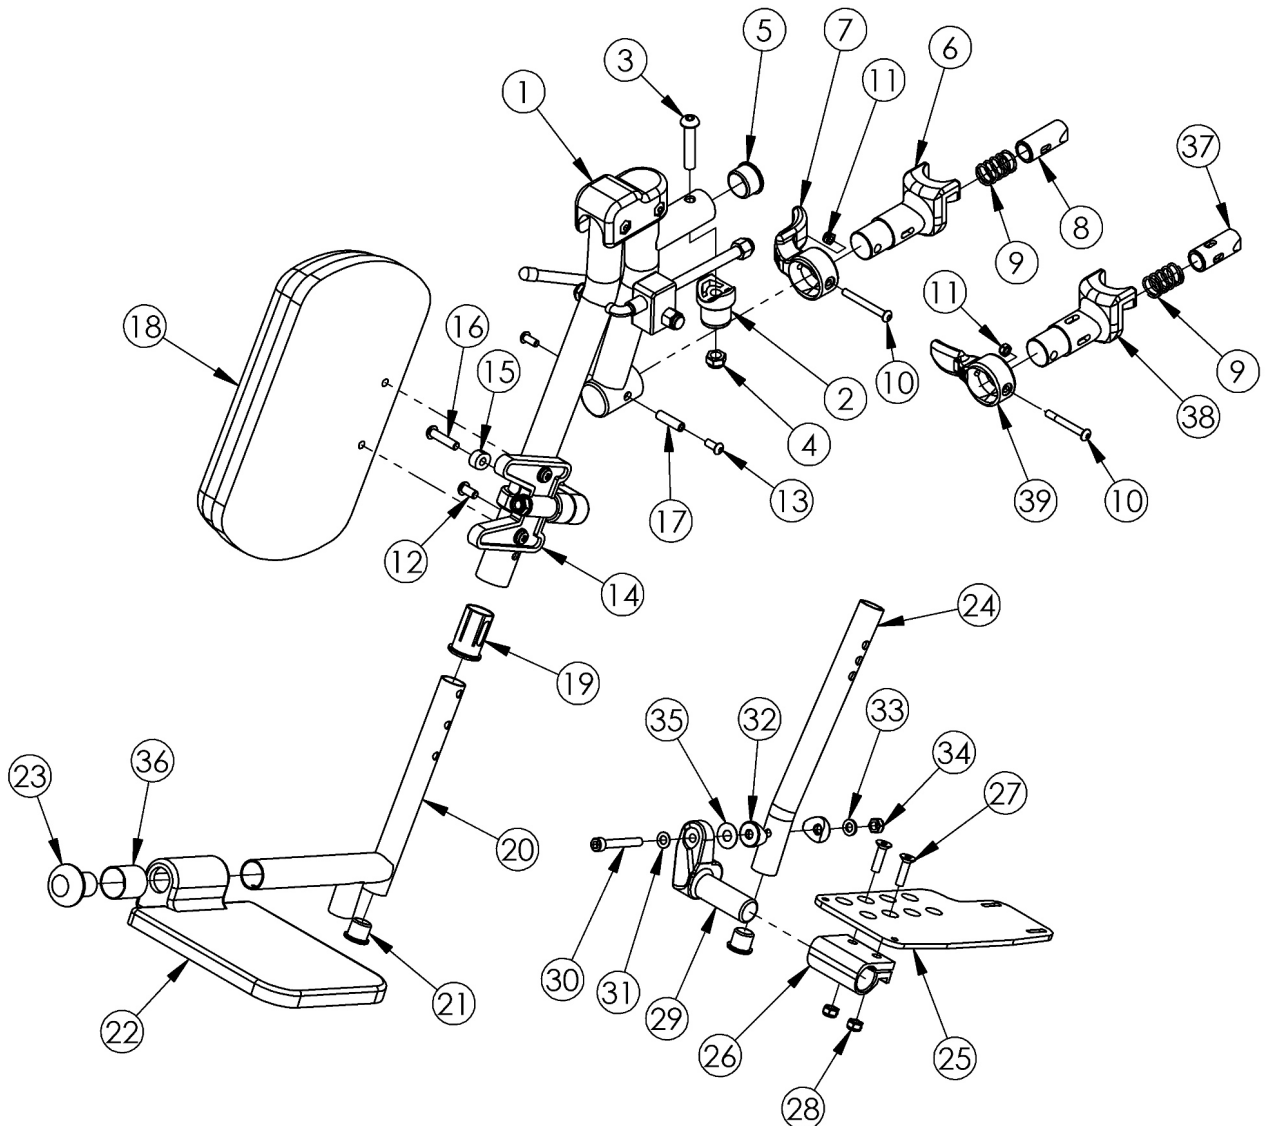

# AADL Catalyst Elevating Leg Rest

Small composite footplates are used on 14-16" seat widths. Large composite footplates are used on 17-22" seat widths Sizes for assemblies are based on seat width For a complete Elevating Leg Rest, select an upper assembly and the desired extension tube and footplate assembly