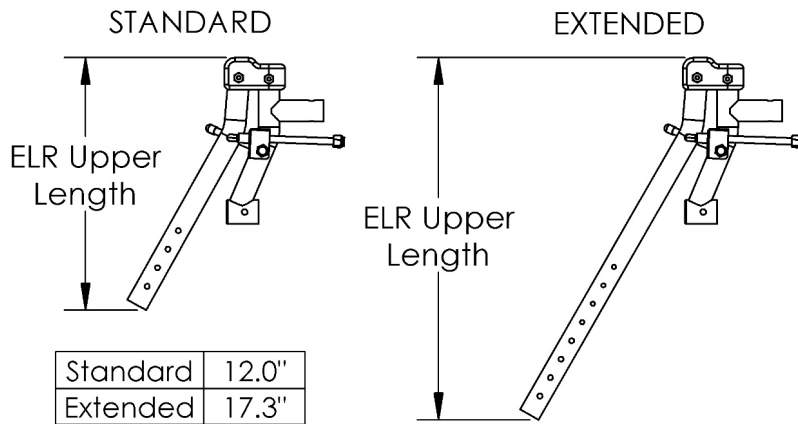

# AADL Catalyst Elevating Leg Rest

Small composite footplates are used on 14-16" seat widths. Large composite footplates are used on 17-22" seat widths Sizes for assemblies are based on seat width For a complete Elevating Leg Rest, select an upper assembly and the desired extension tube and footplate assembly