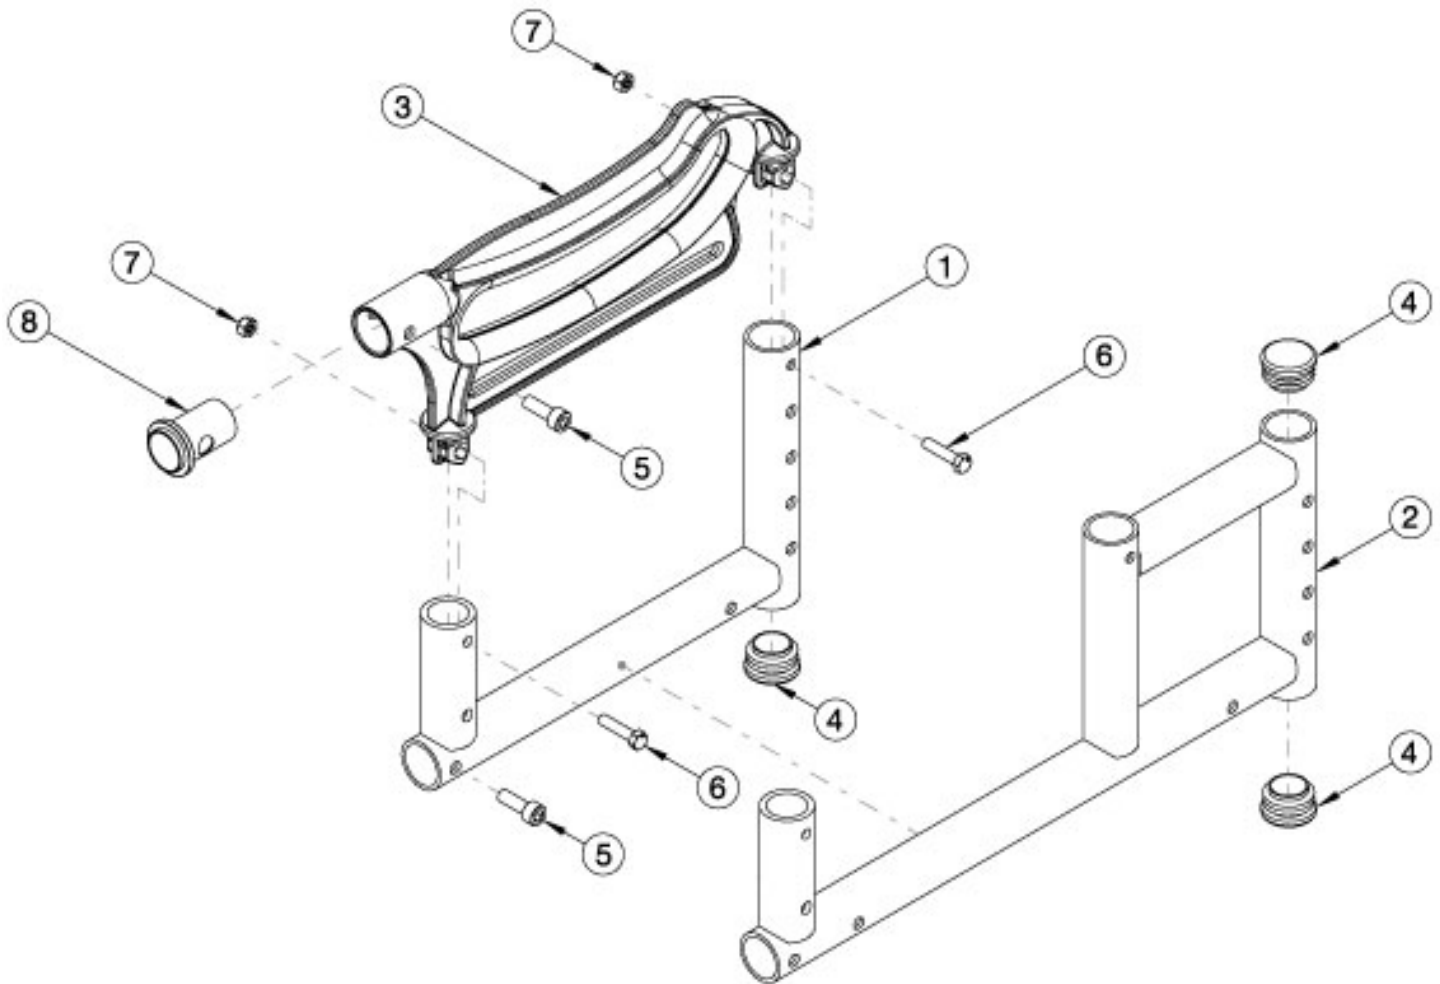

Arc Rear Side Frame

When switching to extended frames/width new tilt cables may be needed.

Item Number	Part Number	Description	Quantity
1a, 4	113117_ _ _	Rear Side Frame, Right, Arc	1
1b, 4	113118_ _ _	Rear Side Frame, Left, Arc	1
2a, 4	113119_ _ _	Rear Side Frame, Extended, Right, Arc <i>Used when the Reclining Backrest or Vent/Battery Tray is present.</i>	1
2b, 4	113120_ _ _	Rear Side Frame, Extended, Left, Arc <i>Used when the Reclining Backrest or Vent/Battery Tray is present.</i>	1
3	110164	Roller Guide	1
4	100804	Tube End Plug 1"	1
5	101844	M6 x 18 SHCS Blk Zn	2

Item Number	Part Number	Description	Quantity
6	101820	M5 x 22 HHCS Blk Zn	2
7	100657	M5 Nylock Nut Blk Zn	2
8	110149	Bushing, Pivot, X-Hinge	1