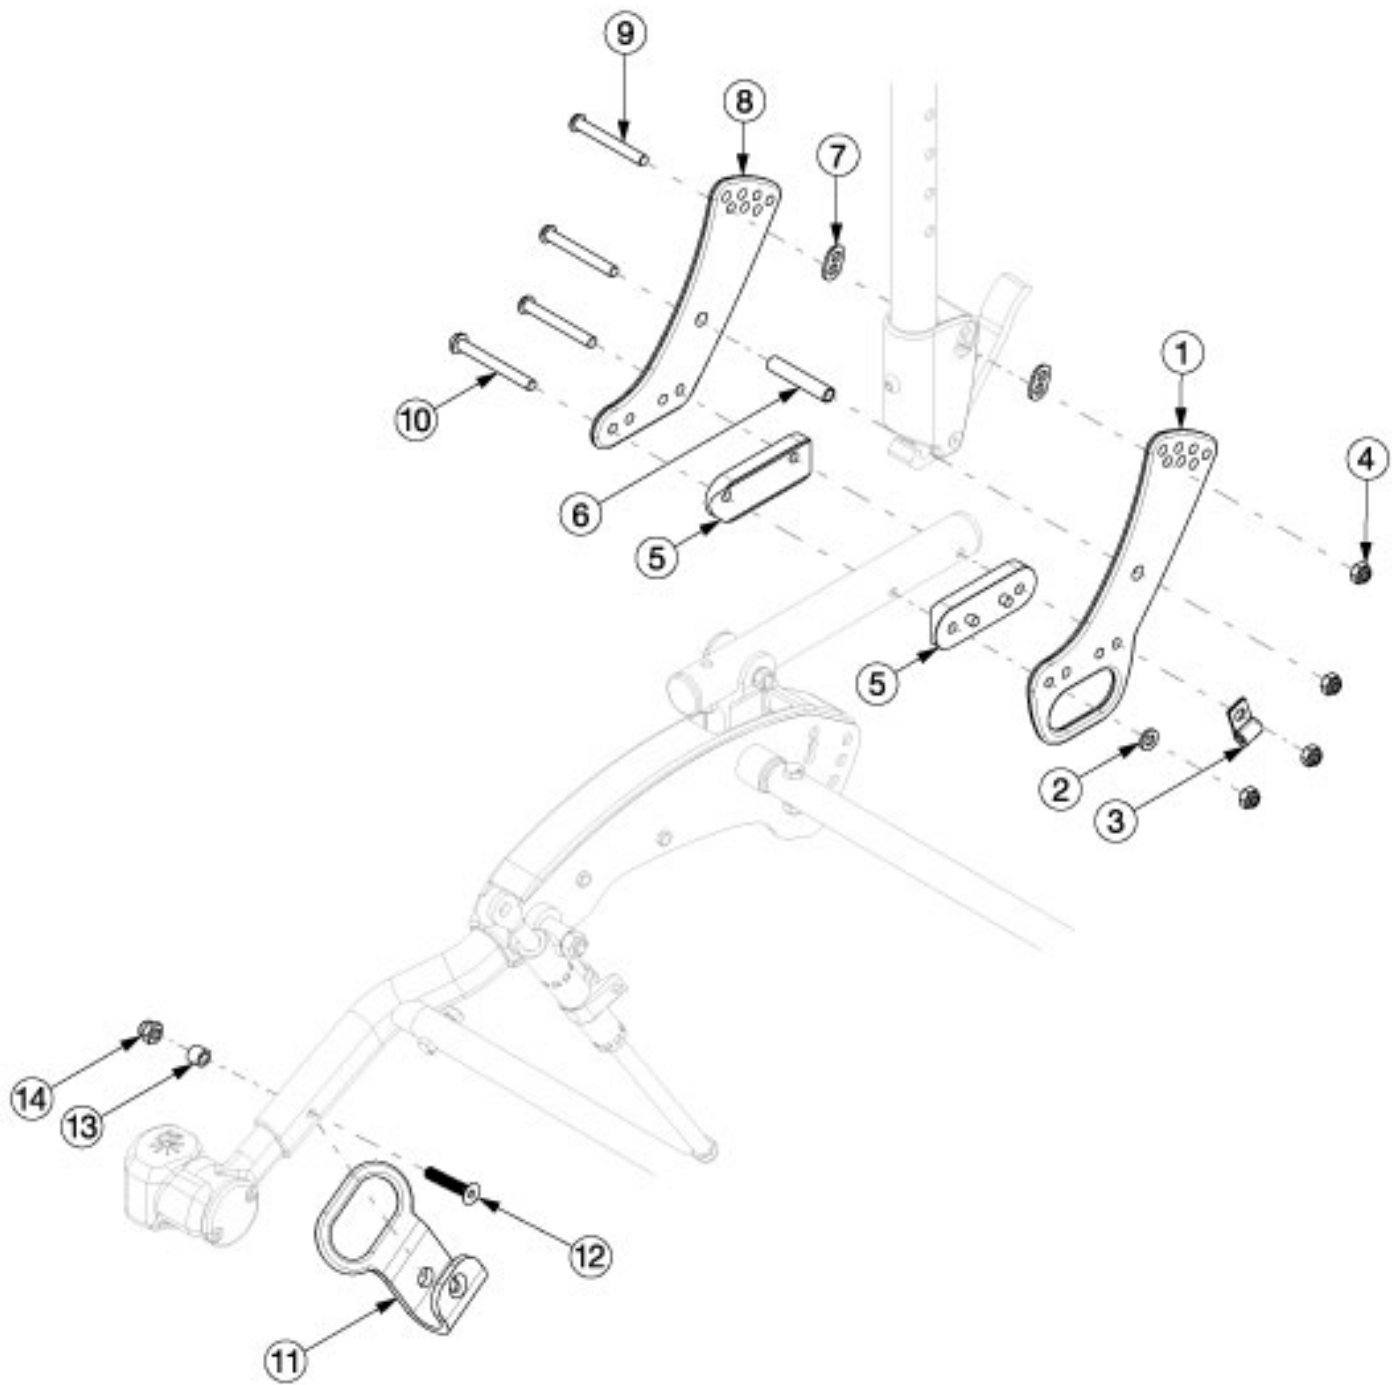

Flip for x:panda Transit

Item Number	Part Number	Description	Quantity
1-10	121066	Transit Backrest Hardware Kit, Single Side, Flip for x:panda	1
1-14	121067	Transit Retrofit Kit, Flip for x:panda	1
2	100746	M6 Flat Washer Blk Zn	2

Item Number	Part Number	Description	Quantity
3	001239	P-Clip 3/16"	2
4	100658	M6 Nylock Nut Blk Zn	8
5	112491	Saddle, Dual, 1" x 2.0SP	4
6	002738	Spacer .313 OD x .243 ID x 1.68 long	2
7	001897	Washer, Dual, PSA	4
9	101781	M6 x 50mm Partial Thread BHCS Blk ZC	6
10	003232	M6 x 55 BHCS Blk Zc	2
12	101733	M6 x 35 CLS10.9 DIN7991 FSHCS BLKZC	2
13	002086	Spacer, .38ODx.24IDx.31LG	2
14	100558	M6 NYL INS Domed Cap L/N ZC	2