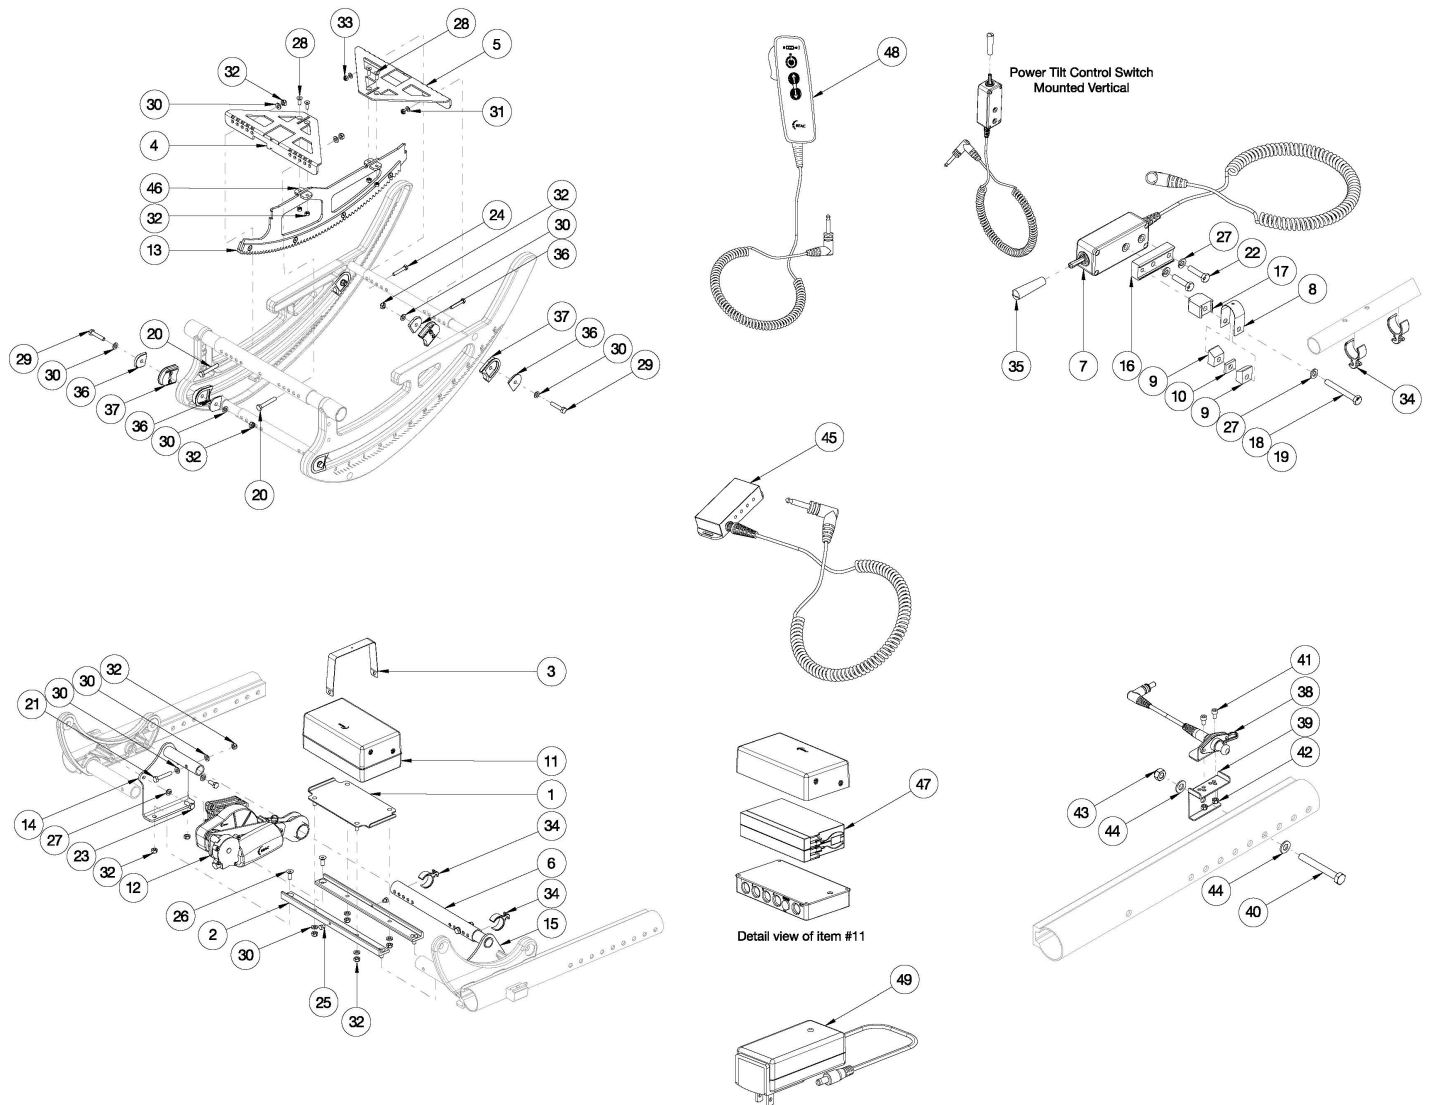

Focus CR Power Tilt

*This design effective starting with serial numbers FCR0020156 and FCHD002253. <p>
Not available with Heavy Duty Option*

Item Number	Part Number	Description	Quantity	Retail
1, 2a, 3, 25, 26, 30, 32	503399	Battery Tray Kit, Power Tilt, 14W, Focus	1	$328.84
1, 2b, 3, 25, 26, 30, 32	503400	Battery Tray Kit, Power Tilt, 15W, Focus	1	$330.94
1, 2c, 3, 25, 26, 30, 32	503401	Battery Tray Kit, Power Tilt, 16W, Focus	1	$333.57
1, 2d, 3, 25, 26, 30, 32	503402	Battery Tray Kit, Power Tilt, 17W, Focus	1	$334.62
1, 2e, 3, 25, 26, 30, 32	503403	Battery Tray Kit, Power Tilt, 18W, Focus	1	$336.72
1, 2f, 3, 25, 26, 30, 32	503404	Battery Tray Kit, Power Tilt, 19W, Focus	1	$338.82