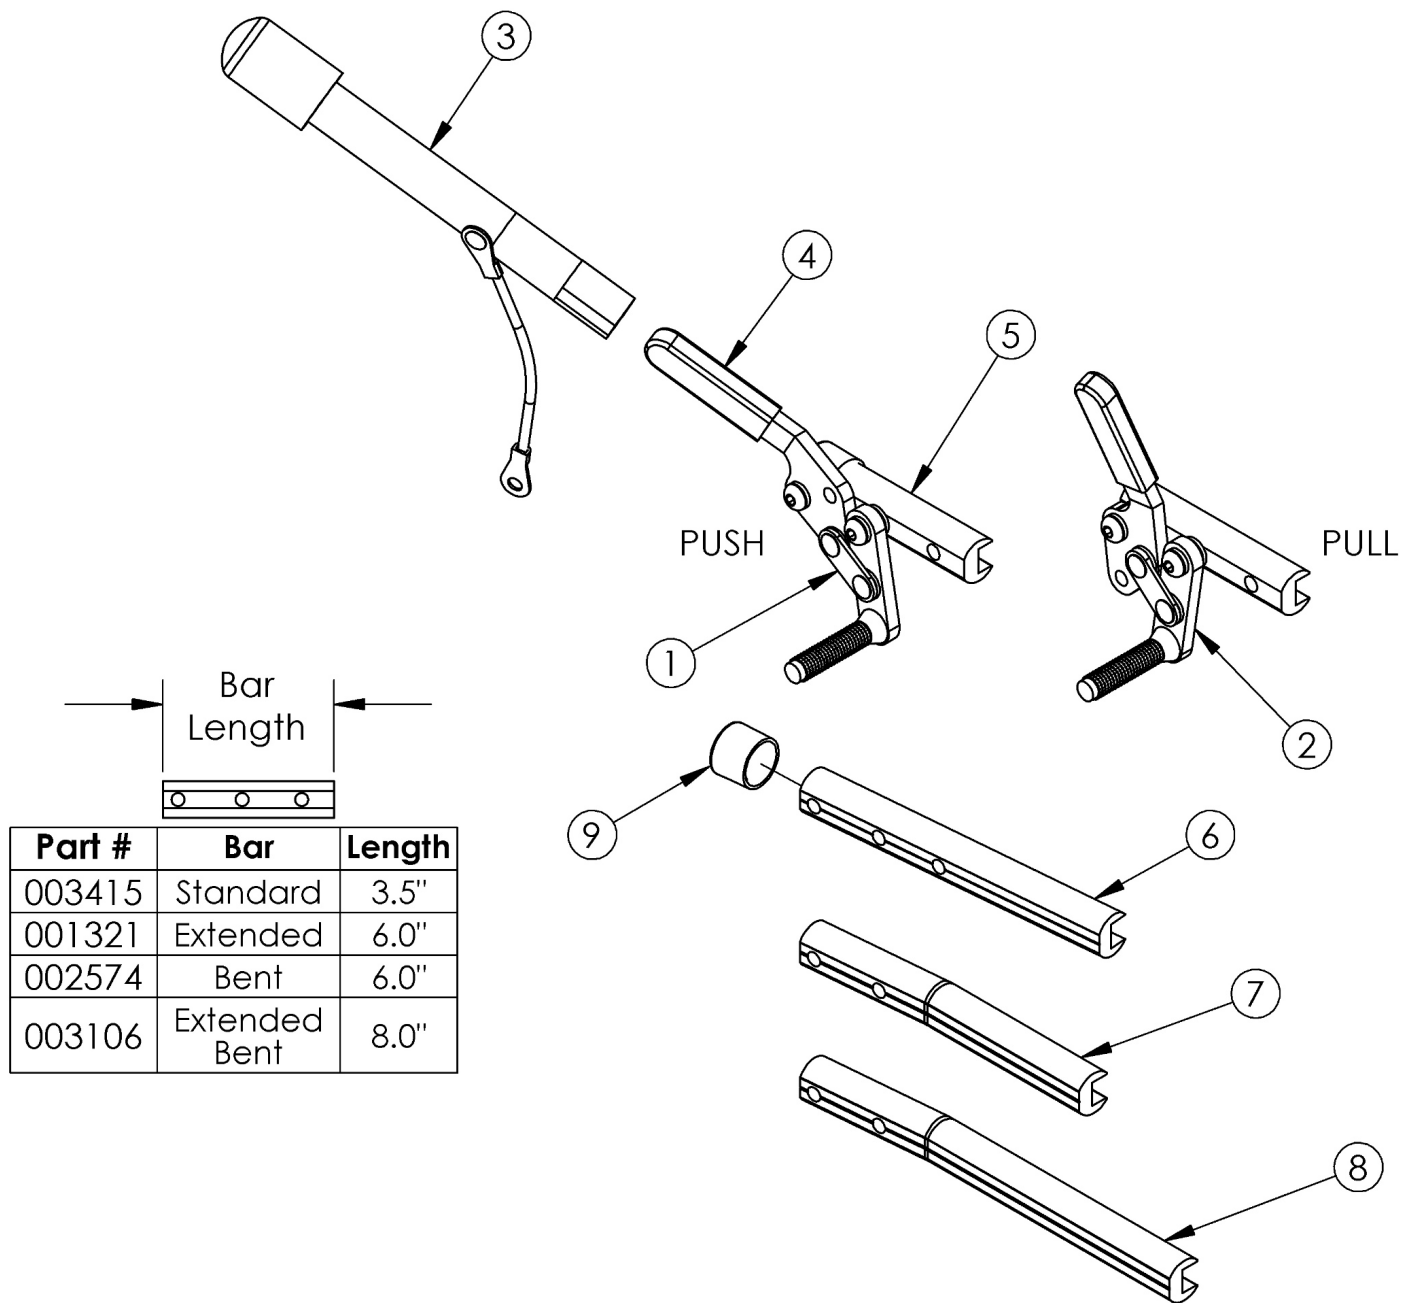

# Clik Push and Pull to Lock Wheel Locks

Part #	Bar	Length
003415	Standard	3.5"
001321	Extended	6.0"
002574	Bent	6.0"
003106	Extended Bent	8.0"

Item Number	Part Number	Description	Quantity	Retail
1a, 4, 5	503206	Wheel Lock Assembly, Push Right w/ Instruction <i>This kit contains 200251 wheel lock along with an instruction for reversing the wheel lock</i>	1	\$39.03
1b, 4, 5	503205	Wheel Lock Assembly, Push Left w/ Instruction <i>This kit contains 200252 wheel lock along with an instruction for reversing the wheel lock</i>	1	\$39.03
2a, 4, 5	503207	Wheel Lock Assembly, Pull Right w/ Instruction	1	\$39.03