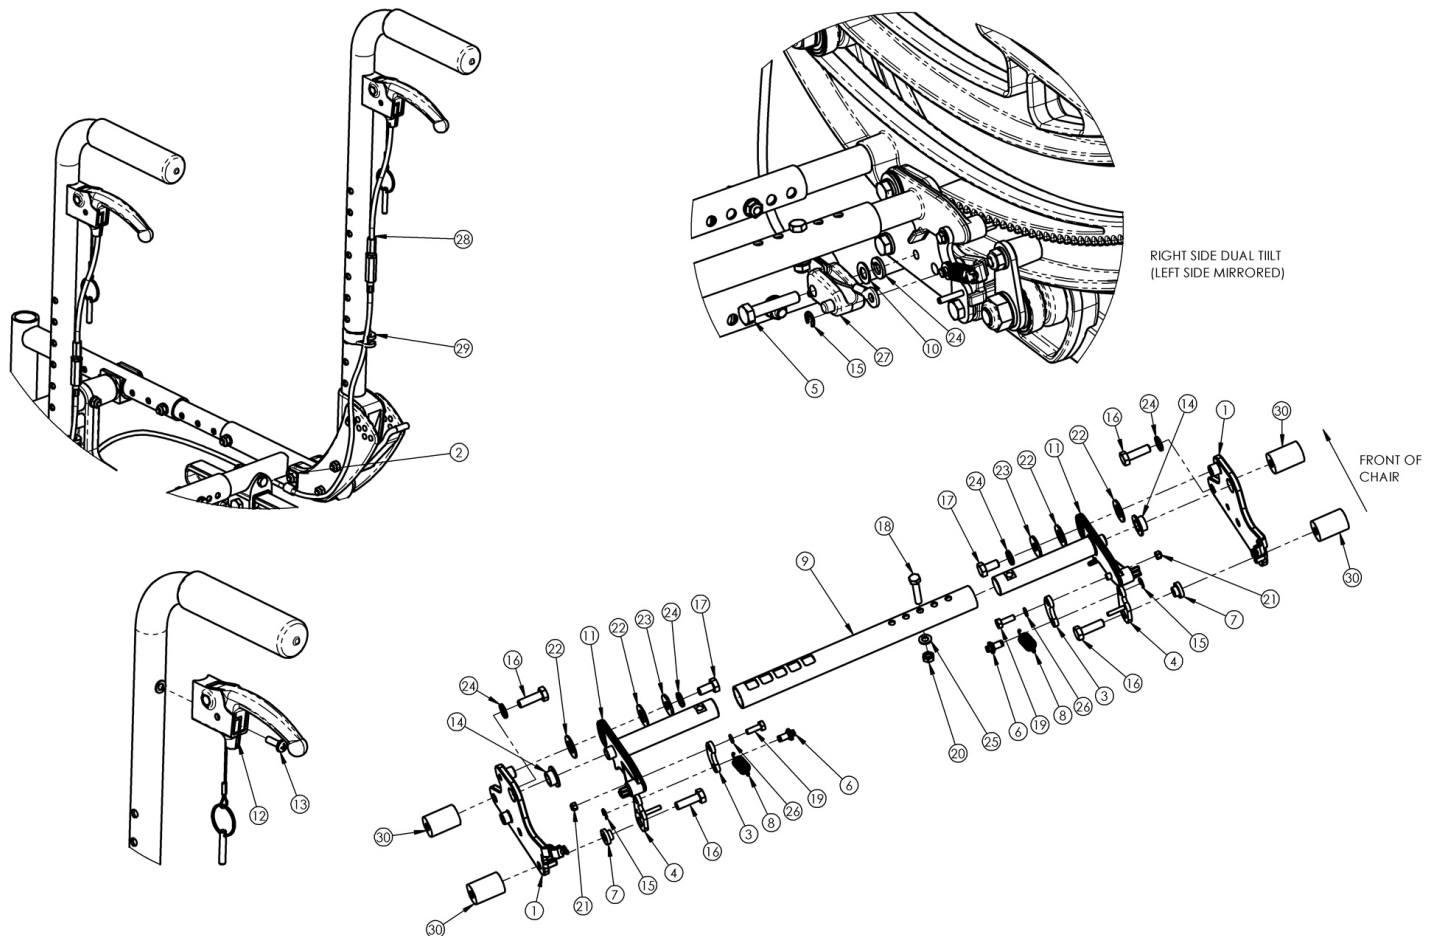

# (Discontinued 1) Focus CR Dual Hand Tilt Mechanism Stroller Handle Back

*This Focus CR Hand Tilt is discontinued and was used on chairs with serial numbers prior to FCR0025162 and FCHD002316.*

Item Number	Part Number	Description	Quantity	Retail
2, 12, 13, 28a, 29	503777	Dual Hand Tilt / Trigger Kit for Short Stroller Handle/Fixed Height/Recline Back, Focus	1	\$288.62
2, 12, 13, 28b, 29	503778	Dual Hand Tilt / Trigger Kit for Tall Stroller Handle/Fixed Height/Recline Back, Focus	1	\$290.76
1a, 14	503779	Tilt Lock Mount Bracket w/ Bearing Kit, Right, Focus, Dual Fixed Height	1	\$19.27
1b, 14	503780	Tilt Lock Mount Bracket w/ Bearing Kit, Left, Focus, Dual Fixed Height	1	\$19.27
2	001239	P-Clip 3/16"	2	\$6.30
3	003247	Link, Drive, Tilt	2	\$12.87
4a	002084	Toggle, Drive, Tilt, R	1	\$11.28
4b	002085	Toggle, Drive, Tilt, L	1	\$20.45