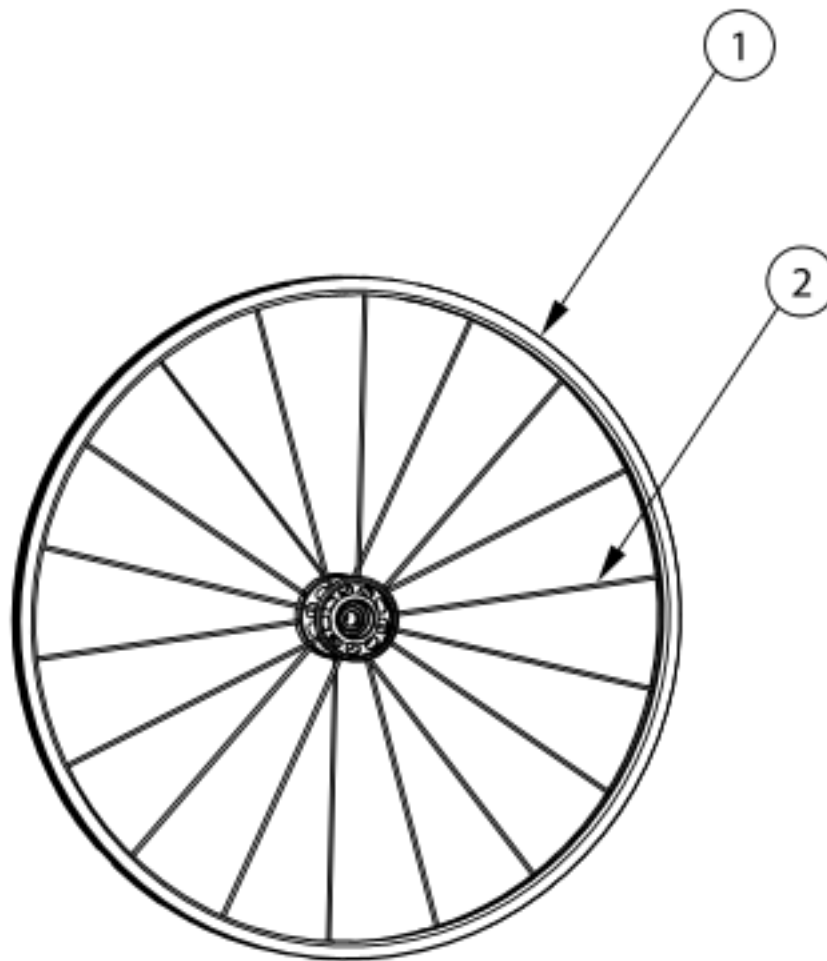

Catalyst 5 Wheels - MAXX Spoke

If changing wheel size and anti-tips are present, new anti-tips may be required. If changing wheel style, new axles and handrims may be needed. Please note tab mounted handrims must be installed prior to the tire being installed. If Drum Brake is present, see MAXX Spoke for Drum Brake page.

Item Number	Part Number	Description	Quantity
1a	108244	Wheel 20" MAXX Spoke, Black Hub/Rim/Spokes	1
1b	105135	Wheel 22" MAXX Spoke, Black Hub/Rim/Spokes	1
1c	105136	Wheel 24" MAXX Spoke, Black Hub/Rim/Spokes	1
1d	107436	Wheel 25" MAXX Spoke, Black Hub/Rim/Spokes	1
1e	107437	Wheel 26" MAXX Spoke, Black Hub/Rim/Spokes	1
2a	109274	Replacement Spoke MAXX Spoke 20"	1

See Page 2 for Discontinued Wheels.

Tire Component Chart (Discontinued Wheels)

Wheel		1 3/8" Street Pneumatic			1" High Pressure			1 3/8" Euro Trek Knobby			1" Schwalbe				1 3/8" Schwalbe HS-127			2" Mountain			
Wheel	Wheel Part #	Tire	Inner Tube	Rim Strip	Tire	Inner Tube	Rim Strip	Tire	Inner Tube	Rim Strip	Mara-thon Tire	One Tire	Inner Tube	Rim Strip	Tire	Inner Tube	Rim Strip	Tire	Inner Tube	Rim Strip	
18" Ki Spoke	200529	101587	101588	101137																	
20" Ki Spoke	200530	100911	100912	101137	102957	102844	101137														
22" Ki Spoke	200531	100634	100588	101908	102961	100609	101908											101475	100588	101908	
24" Ki Spoke	200532	111818	100589	100596	102958	100580	100596	102982	100589	100596	100864	103176	100580	100596	102920	100589	100596	101476	101188	100596	
25" Ki Spoke	200533				102959	101457	101452				101357	103177	101457	101452				100166	100208	101452	
26" Ki Spoke	200534	100636	100590	100608	102960	100582	100597				100865		100582	100597							
20" 5-Spoke X Core	101961	100911	100912	101137																	
22" 5-Spoke X Core	101962	100634	100588	101908																	
24" 5-Spoke X Core	100960	111818	100589	100596				102982	100589	100596					102920	100589	100596				