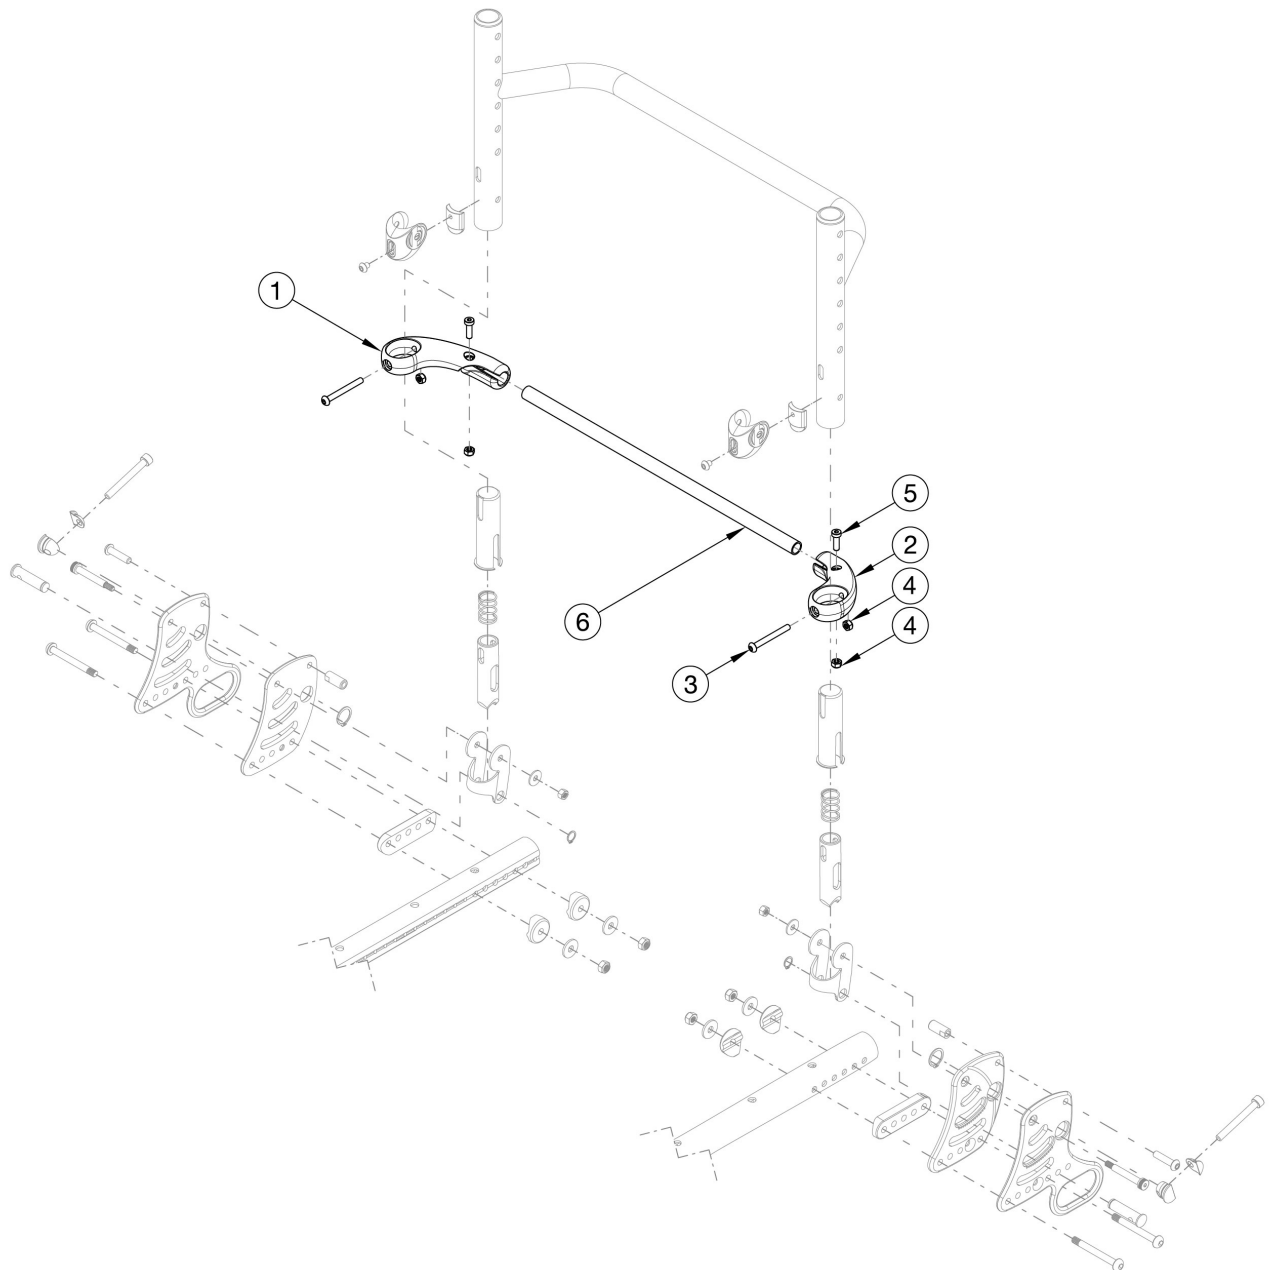

Ethos Backrest Mount and Hardware - Growth

Utilize this page if chair has Rigid Locking Fold Down Back.

Item Number	Part Number	Description	Quantity
1 - 5, 6a	116879	Backrest Actuation Bar Subassembly w/ Release Levers and Fasteners, 12" Wide, Black	1
1 - 5, 6b	116880	Backrest Actuation Bar Subassembly w/ Release Levers and Fasteners, 13" Wide, Black	1
1 - 5, 6c	116881	Backrest Actuation Bar Subassembly w/ Release Levers and Fasteners, 14" Wide, Black	1