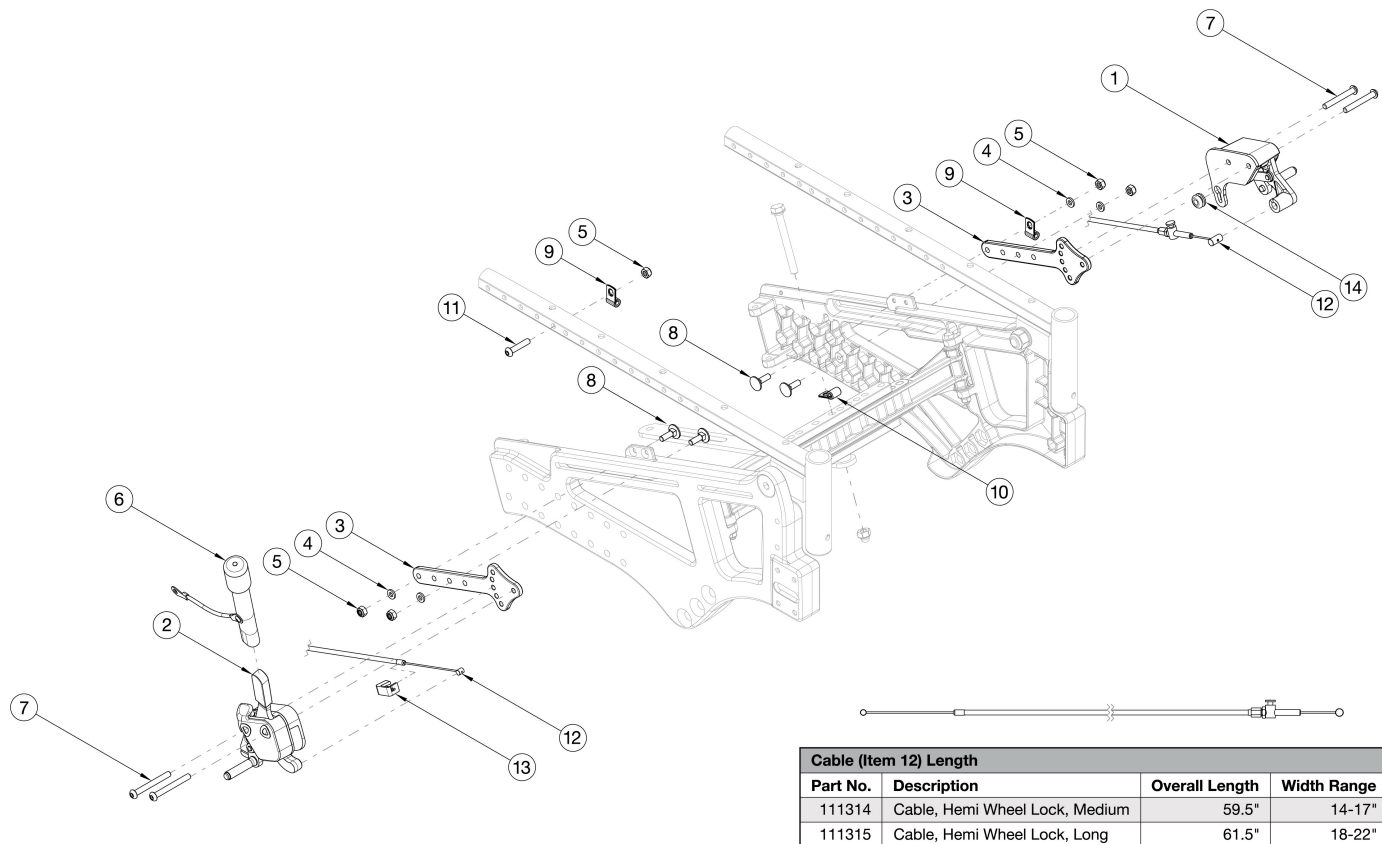

# Liberty Hemi Wheel Lock

Cable (Item 12) Length			
Part No.	Description	Overall Length	Width Range
111314	Cable, Hemi Wheel Lock, Medium	59.5"	14-17"
111315	Cable, Hemi Wheel Lock, Long	61.5"	18-22"

Available for retrofit within the field.

Item Number	Part Number	Description	Quantity
1a, 2a, 3-12a, 13, 14	112391	Hemi Wheel Lock Assembly with Medium Cable, Right Side Mounted	1
1b, 2b, 3-12a, 13, 14	112392	Hemi Wheel Lock Assembly with Medium Cable, Left Side Mounted	1
1a, 2a, 3-12b, 13, 14	112393	Hemi Wheel Lock Assembly with Long Cable, Right Side Mounted	1
1b, 2b, 3-12b, 13, 14	112394	Hemi Wheel Lock Assembly with Long Cable, Left Side Mounted	1
1a	111591	Wheel Lock Follower Assembly without Mount, Left	1
1b	111592	Wheel Lock Follower Assembly without Mount, Right	1
2a	111593	Hemi Wheel Lock, Master Assembly, Right without Mount	1
2b	111594	Hemi Wheel Lock, Master Assembly, Left without Mount	1
3	111220	Hemi Wheel Lock Mount, Liberty	1
4	100746	M6 Flat Washer Blk Zn	4

Item Number	Part Number	Description	Quantity
5	100658	M6 Nylock Nut Blk Zn	5
6	200369	Wheel Lock Extension	1
7	100670	M6 x 45 BTN SHCS BLK ZC	4
8	103032	M6 x 20 Carriage Bolt, Blk Zn	4
9	001239	P-Clip 3/16"	2
10	111597	P-Clip, 1/4", 3/8" Hole	1
11	102625	M6 X 30 BHCS BLK ZC	1
12a	111314	Hemi Wheel Lock Cable, Medium <i>Used with Seat Widths 14-17"</i>	1
12b	111315	Hemi Wheel Lock Cable, Long <i>Used with Seat Widths 18-22"</i>	1
13	115879	Hemi Wheel Lock Cable Retaining Clip with Instruction	1
14	115743	Wheel Lock Retaining Grommet	1