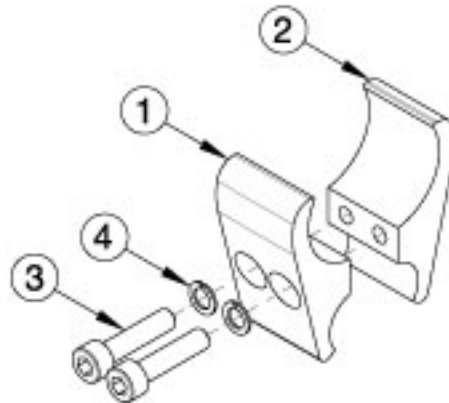

Rogue2 Wheel Lock Clamps

Item Number	Part Number	Description	Quantity
1a, 2a, 3, 4	501001	Wheel Lock Clamp Assembly, Rigid, Standard <i>Used with Under Seat Scissor Lock, Short Thro Scissor Lock and Low Profile Scissor Lock,</i>	1
1b, 2b, 3, 4	501002	Wheel Lock Clamp Assembly, Rigid, Modified <i>Used with Push to Lock, Push to Lock (Flush Mount), Pull to Lock, Push to Lock w/ Extension Handle, Pull to Lock w/ Extension Handle and Grade Aids</i>	1
1a	000376	Clamp Top 1.375" Rigid <i>Used with Under Seat Scissor Lock, Short Thro Scissor Lock and Low Profile Scissor Lock</i>	1
1b	000461	Clamp Top 1.375" Modified Rigid <i>Used with Push to Lock, Push to Lock (Flush Mount), Pull to Lock, Push to Lock w/ Extension Handle, Pull to Lock w/ Extension Handle and Grade Aids</i>	1
2a	000377	Clamp Bottom 1.375" Rigid <i>Used with Under Seat Scissor Lock, Short Thro Scissor Lock and Low Profile Scissor Lock</i>	1
2b	000967	Clamp Bottom 1.375" Extended Rigid <i>Used with Push to Lock, Push to Lock (Flush Mount), Pull to Lock, Push to Lock w/ Extension Handle, Pull to Lock w/ Extension Handle and Grade Aids</i>	1
3	100780	M6 x 25 SHCS ZC	2
4	101835	M6 Lock Washer Blk Zn	2