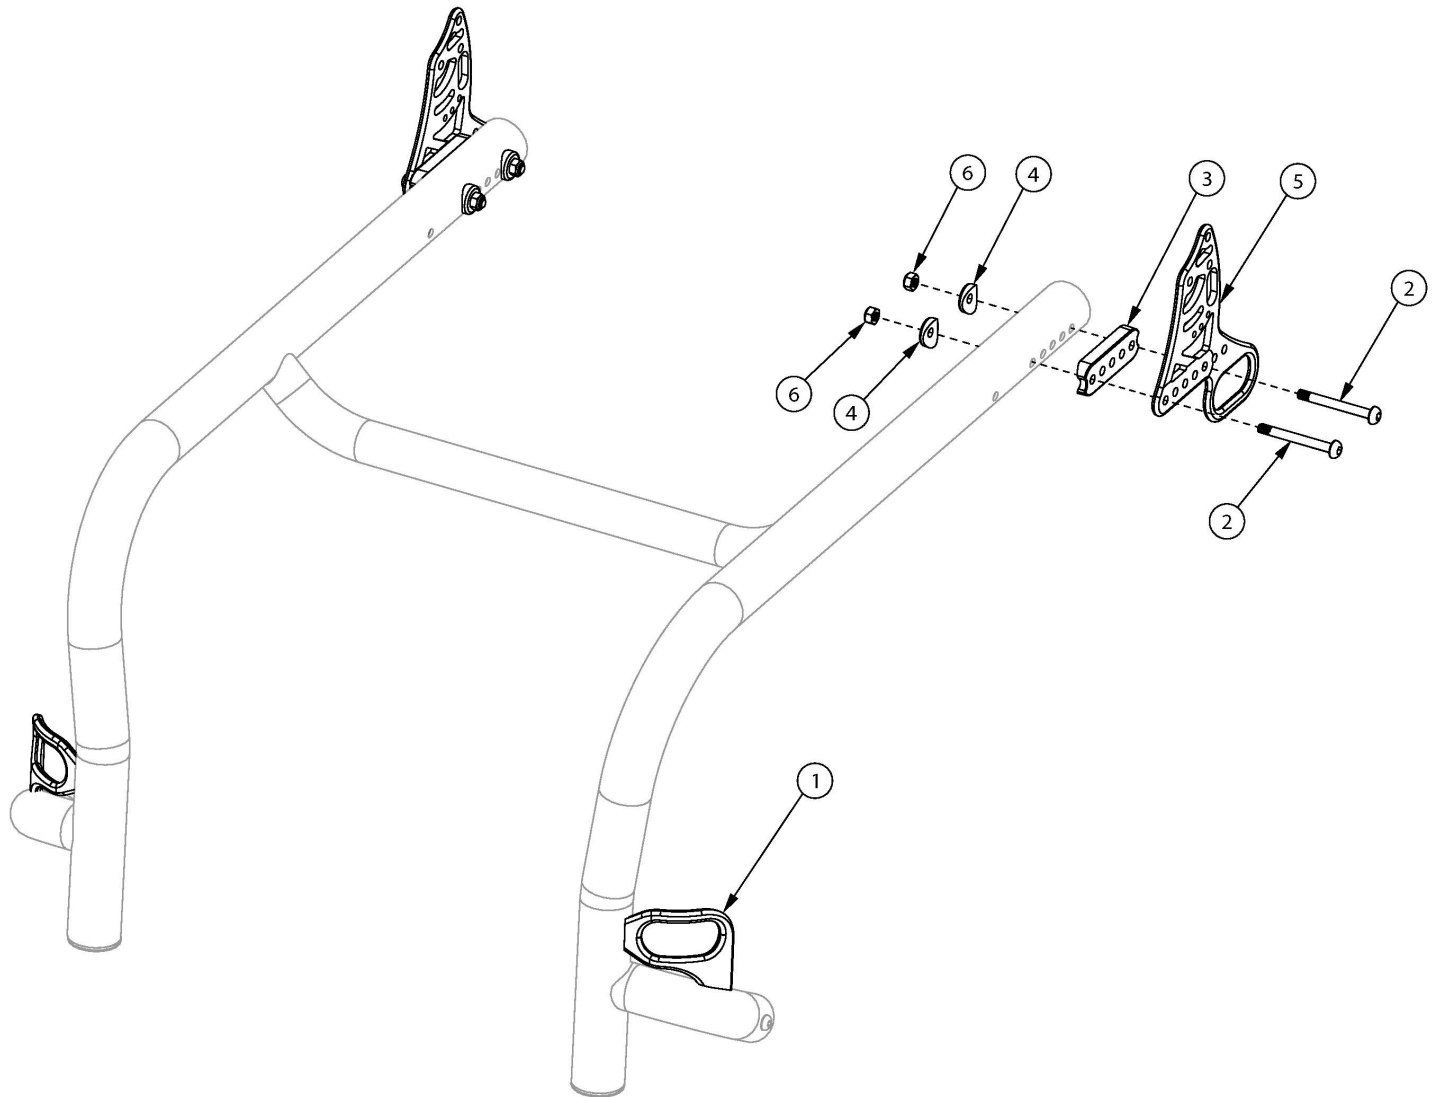

Rogue Transit

This Rogue Transit is effective starting with serial number RG0016612. <p>

For all mounting hardware, please see Rogue Backrest Mount and Hardware page. <p>

Rogue Transit cannot be retrofitted. If needing to add transit, please see the Rogue Rigid Frame page or call Customer Service.

Item Number	Part Number	Description	Quantity	Retail
2-6	112551	Kit Rogue Transit	1	\$102.45
2	003232	M6 x 55 BHCS Blk Zc	4	\$8.94
3	003715	Back Saddle 1 3/8" Tube	2	\$2.43
4	003716	Saddle 1 3/8" Tube	4	\$1.05
5	004434	Back Bracket with Transit, Black, Rigid	2	\$26.72
6	100658	M6 Nylock Nut Blk Zn	4	\$1.05