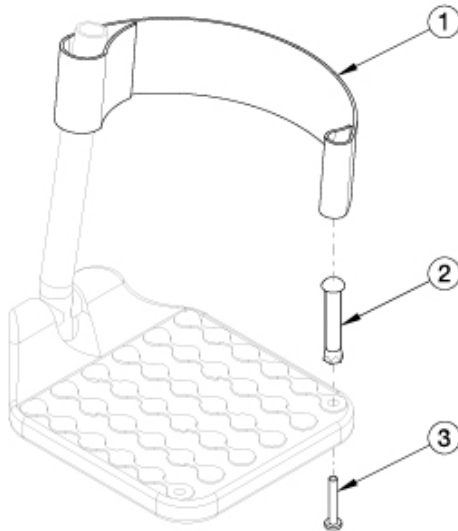

# Focus / Flip / Arc Heel Loops

Heel Loop							
Part No.	Used on Chair Widths						Strap Length
	Standard Hanger			Offset Hanger			
	Angle Adjustable / Multi-Angle	Composite	Composite Angle Adjustable	Angle Adjustable / Multi-Angle	Composite	Composite Angle Adjustable	
100591	N/A	14" - 15"	N/A	12" - 13"	12" - 13"	N/A	9.4'
100592	14" - 15"	16" - 17"	15" - 16"	14" - 15"	14" - 15"	13" - 14"	10.4'
100593	16" - 24"	18" - 24"	17" - 24"	16" - 24"	16" - 24"	15" - 24"	11.4'

Adjustable Heel Loop							
Part No.	Used on Chair Widths						Strap Length
	Standard Hanger			Offset Hanger			
	Angle Adjustable / Multi-Angle	Composite	Composite Angle Adjustable	Angle Adjustable / Multi-Angle	Composite	Composite Angle Adjustable	
112009	10" - 13"	N/A	N/A	10" - 11"	N/A	N/A	17"
122956	10" - 13"	14" - 15"	N/A	10" - 11"	12" - 13"	N/A	15.5"
122957	14" - 15"	16" - 17"	15" - 16"	12" - 13"	14" - 15"	13" - 14"	16.4"
103364	14" - 17"	14" - 18"	15" - 17"	12" - 15"	12" - 16"	13" - 15"	19"
122958	16" - 24"	18" - 24"	17" - 24"	14" - 24"	16" - 24"	15" - 24"	17.6"
103365	18" - 20"	19" - 24"	18" - 20"	16" - 18"	17" - 24"	16" - 18"	21"
103366	21" - 24"	N/A	21" - 24"	19" - 24"	N/A	19" - 24"	25"

Item Number	Part Number	Description	Quantity
1a	100591	Heel Loop Strap Short	1
1b	100592	Heel Loop Strap Medium	1
1c	100593	Heel Loop Strap Long	1
1d	122956	Adjustable Heel Loop Small	1
1e	122957	Adjustable Heel Loop Medium	1
1f	122958	Adjustable Heel Loop Large	1
2	100551	Heel Loop Peg	1
3	101471	10-32 x 1-1/4 PH Pan HD T-B T/S ZC	1