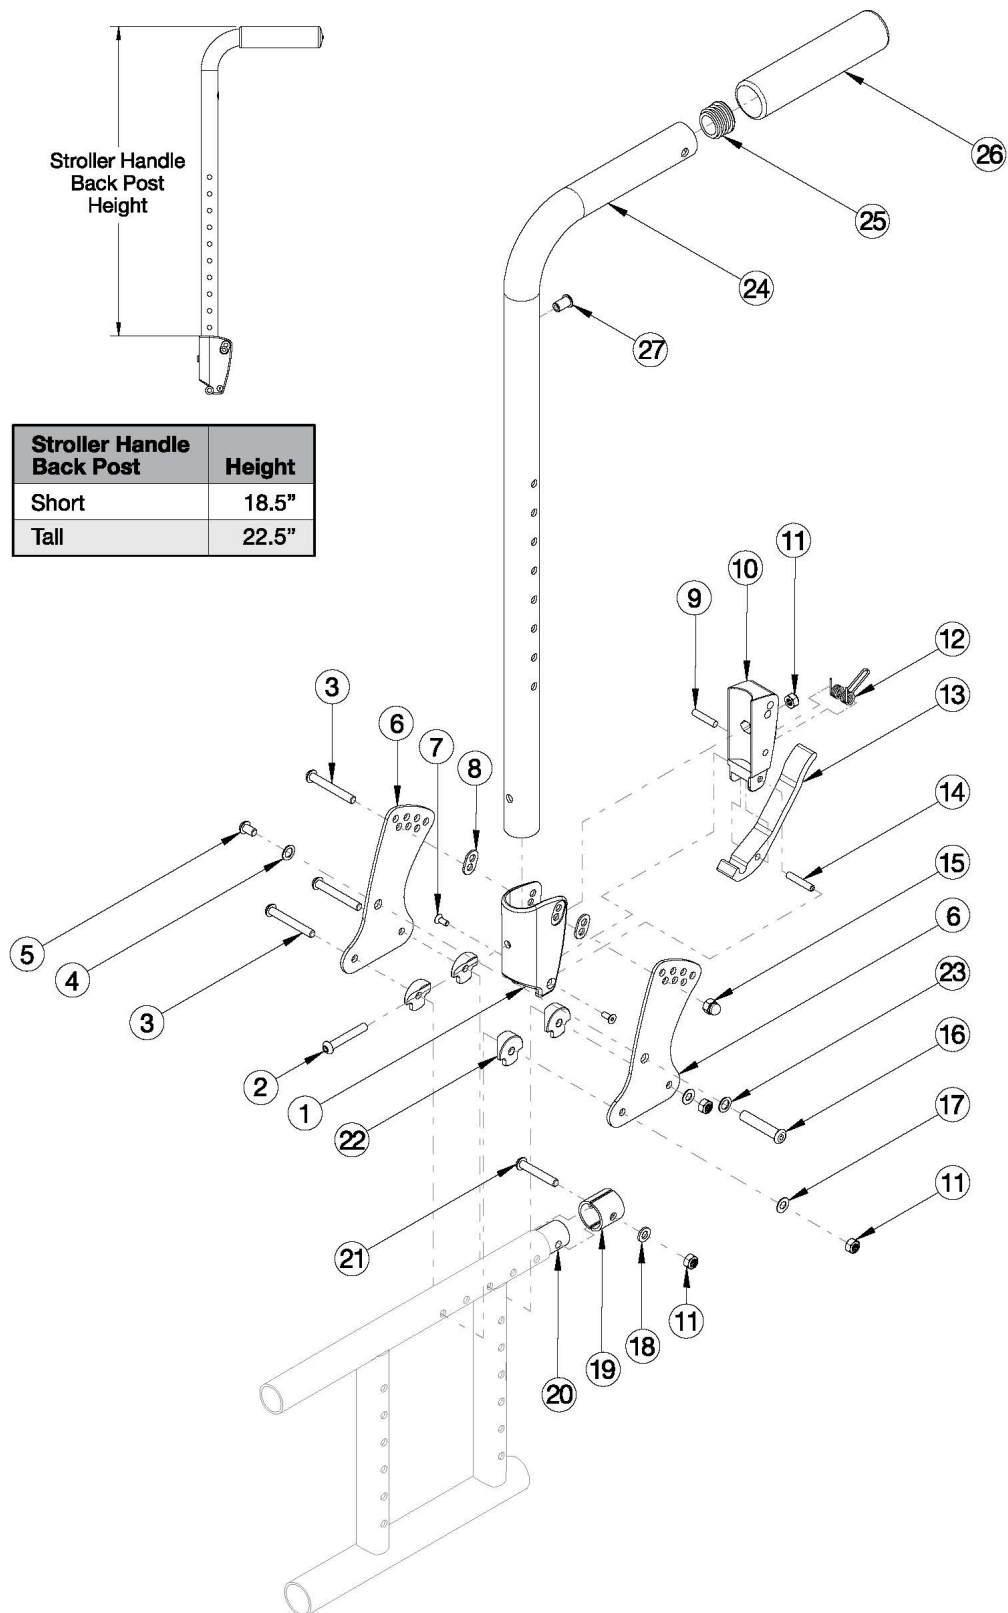

Spark Stroller Handle Back Post

Stroller Handle Back Post	Height
Short	18.5"
Tall	22.5"