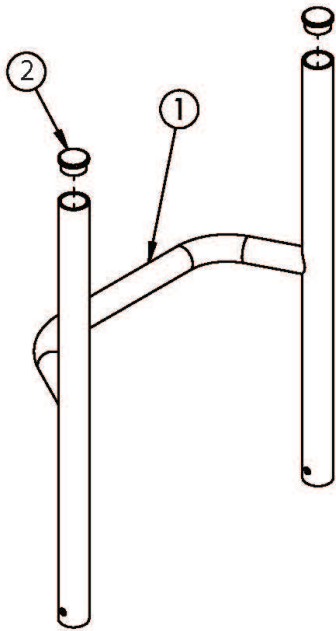

# Rogue Style Fixed Height Backrest with Non-Adjustable Height Rigidizer Bar on Tsunami - Growth

Fixed Height with Omit Push Handles

Fixed Height with Push Handles

*This Rogue Style Backrest is not available with the Tsunami Heavy Duty option*

Item Number	Part Number	Description	Quantity	Retail
1a	108760	Fixed Height Rigid Backrest 5", 14" Wide <i>Used with 9" back height with standard or low profile push handles</i>	1	\$79.65
1b	108762	Fixed Height Rigid Backrest 6", 14" Wide <i>Used with 10" back height with standard or low profile push handles or 12" back height with fold down push handles</i>	1	\$79.65
1c	108764	Fixed Height Rigid Backrest 7", 14" Wide <i>Used with 9" back height with omit push handles, 11" back height with standard or low profile push handles or 13" back height with fold down push handles</i>	1	\$79.65
1d	108766	Fixed Height Rigid Backrest 8", 14" Wide <i>Used with 10" back height with omit push handles, 12" back height with standard or low profile push handles or 14" back height with fold down push handles</i>	1	\$79.65
1e	108768	Fixed Height Rigid Backrest 9", 14" Wide	1	\$79.65