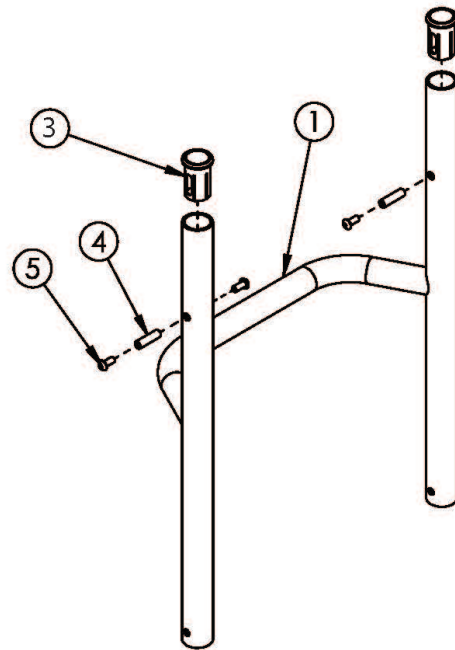

# Rogue Style Fixed Height Backrest with Non-Adjustable Height Rigidizer Bar on Tsunami - Growth

Fixed Height with Omit Push Handles

Fixed Height with Push Handles

*This Rogue Style Backrest is not available with the Tsunami Heavy Duty option*

Item Number	Part Number	Description	Quantity	Retail
1a	108760	Fixed Height Rigid Backrest 5", 14" Wide <i>Used with 9" back height with standard or low profile push handles</i>	1	\$79.65
1b	108762	Fixed Height Rigid Backrest 6", 14" Wide <i>Used with 10" back height with standard or low profile push handles or 12" back height with fold down push handles</i>	1	\$79.65
1c	108764	Fixed Height Rigid Backrest 7", 14" Wide <i>Used with 9" back height with omit push handles, 11" back height with standard or low profile push handles or 13" back height with fold down push handles</i>	1	\$79.65
1d	108766	Fixed Height Rigid Backrest 8", 14" Wide <i>Used with 10" back height with omit push handles, 12" back height with standard or low profile push handles or 14" back height with fold down push handles</i>	1	\$79.65
1e	108768	Fixed Height Rigid Backrest 9", 14" Wide	1	\$79.65