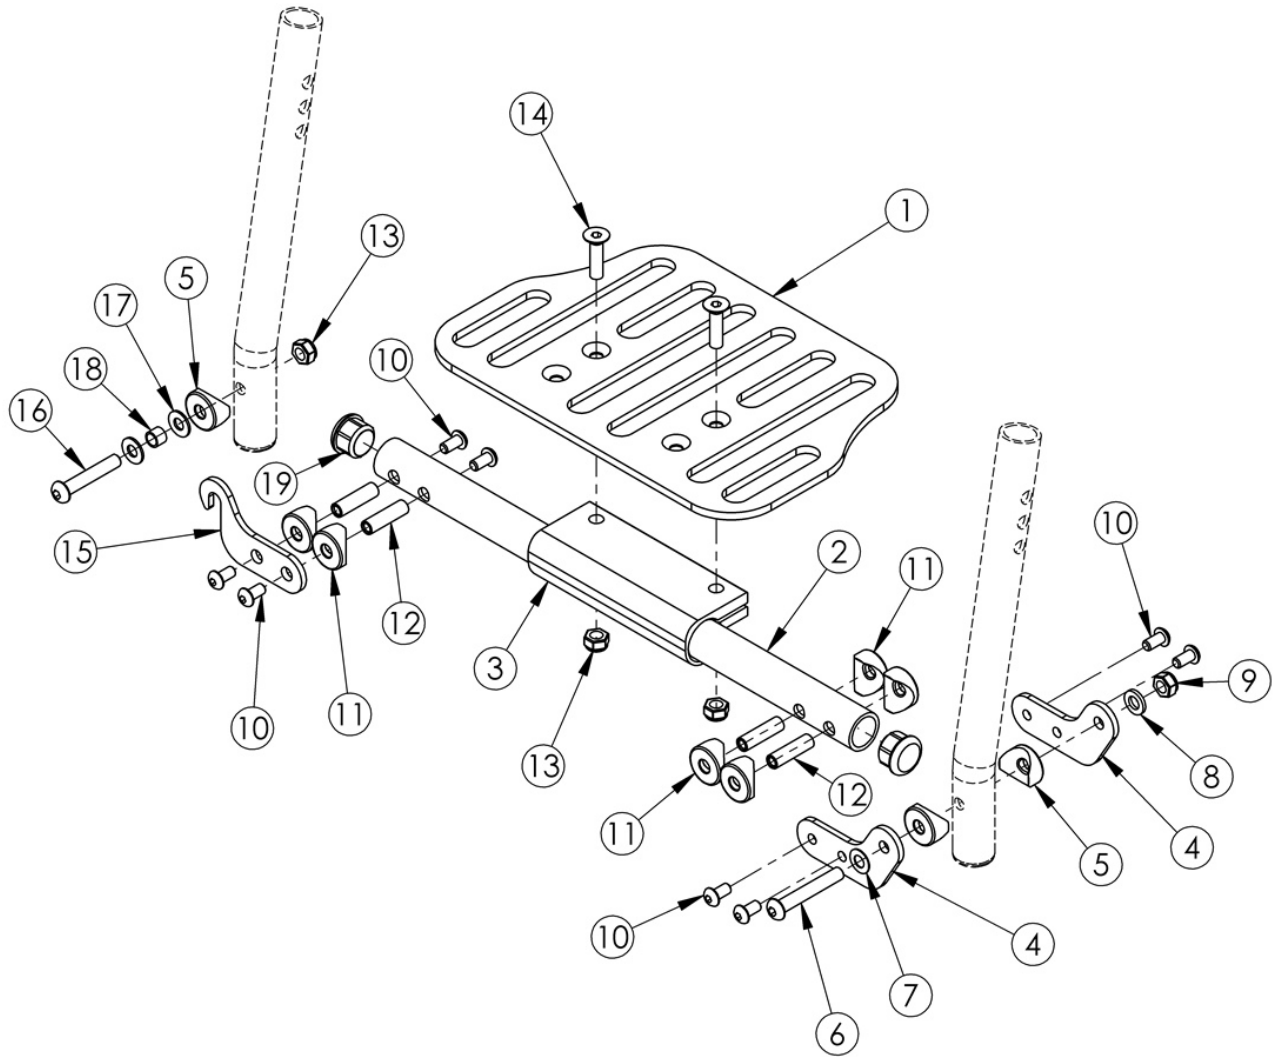

# Catalyst 4 Footplates - One Piece Flip Up

*Assemblies are based on seat width. Only compatible with extension tube hangers. If changing footplate style, new extension tubes may be needed.*

Item Number	Part Number	Description	Quantity
3-19	112894	Hardware Assembly for One Piece Flip Up Footplate	1
1a, 2a, 3-19	500517	Footrest Assembly One Piece Flip 14" Wide	1
1a, 2b, 3-19	500518	Footrest Assembly One Piece Flip 15" Wide	1
1a, 2c, 3-19	500519	Footrest Assembly One Piece Flip 16" Wide	1

Item Number	Part Number	Description	Quantity
13	100658	M6 Nylock Nut Blk Zn	3
14	100662	M6 x 25 FSHCS BLK ZC	2
15	000356	Flip Up Footrest Latch	1
16	101811	M6 x 35 BHCS Blk Zn	1
17	100831	1/2" Washer OD .040" Thick	2
18	000354	Flip Up Ferrule	1
19	100638	Tube End Plug 3/4"	2