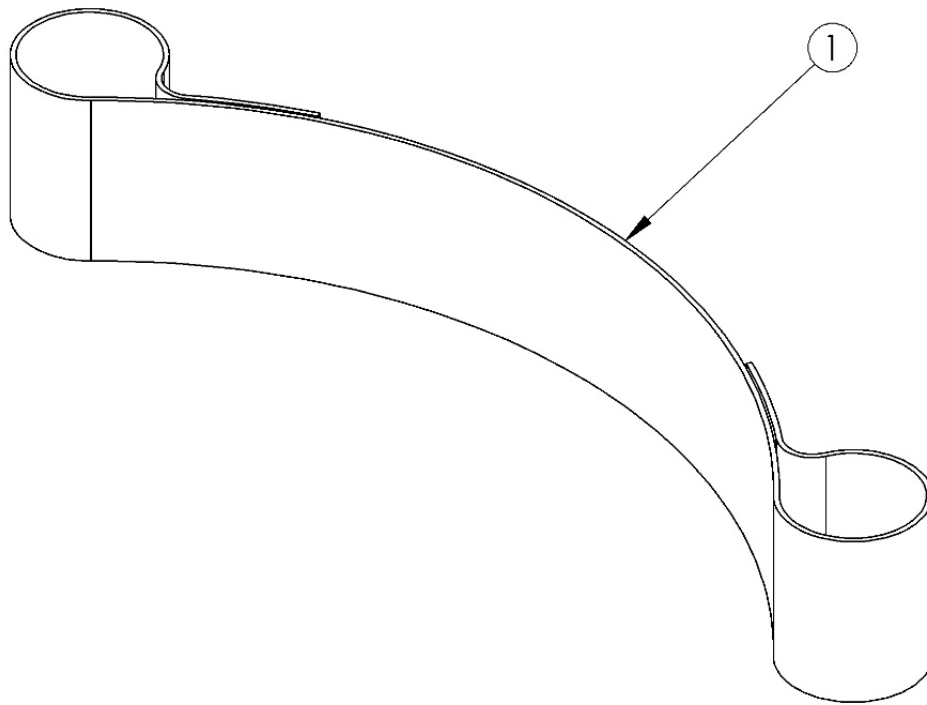

Velcro Adjustable Calf Strap

Sizes based on seat width

Item Number	Part Number	Description	Quantity
1a	100702	Calf Strap, Short 10-14	1
1b	100703	Calf Strap, Medium 15-17	1
1c	100764	Calf Strap, Long 18-24	1