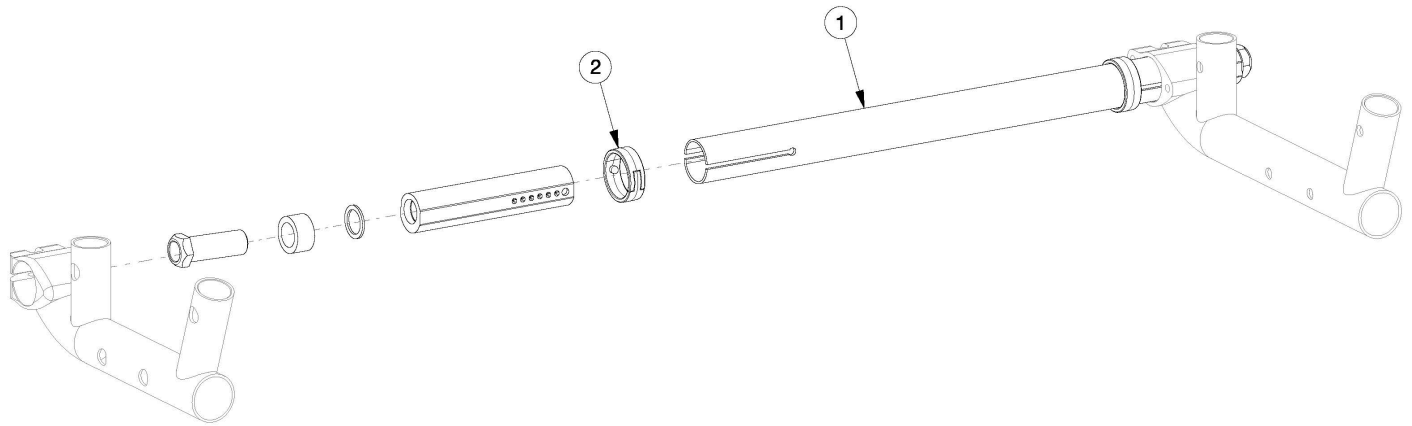

# Ethos Camber Tube - Growth

*Camber tube based on seat width*

Item Number	Part Number	Description	Quantity
1a	004165	12" Wide Camber Tube, Black Anodized	1
1b	004165_ _ _	12" Wide Camber Tube, Color Anodized	1
1c	004166	13" Wide Camber Tube, Black Anodized	1
1d	004166_ _ _	13" Wide Camber Tube, Color Anodized	1
1e	004167	14" Wide Camber Tube, Black Anodized	1
1f	004167_ _ _	14" Wide Camber Tube, Color Anodized	1
1g	004168	15" Wide Camber Tube, Black Anodized	1
1h	004168_ _ _	15" Wide Camber Tube, Color Anodized	1
1i	004169	16" Wide Camber Tube, Black Anodized	1
1j	004169_ _ _	16" Wide Camber Tube, Color Anodized	1
1k	004170	17" Wide Camber Tube, Black Anodized	1
1l	004170_ _ _	17" Wide Camber Tube, Color Anodized	1
1m	004171	18" Wide Camber Tube, Black Anodized	1
1n	004171_ _ _	18" Wide Camber Tube, Color Anodized	1
1o	004172	19" Wide Camber Tube, Black Anodized	1

Item Number	Part Number	Description	Quantity
1p	004172_ _ _	19" Wide Camber Tube, Color Anodized	1
1q	004173	20" Wide Camber Tube, Black Anodized	1
1r	004173_ _ _	20" Wide Camber Tube, Color Anodized	1
2	111808	Detent Clip For Camber Tube	2