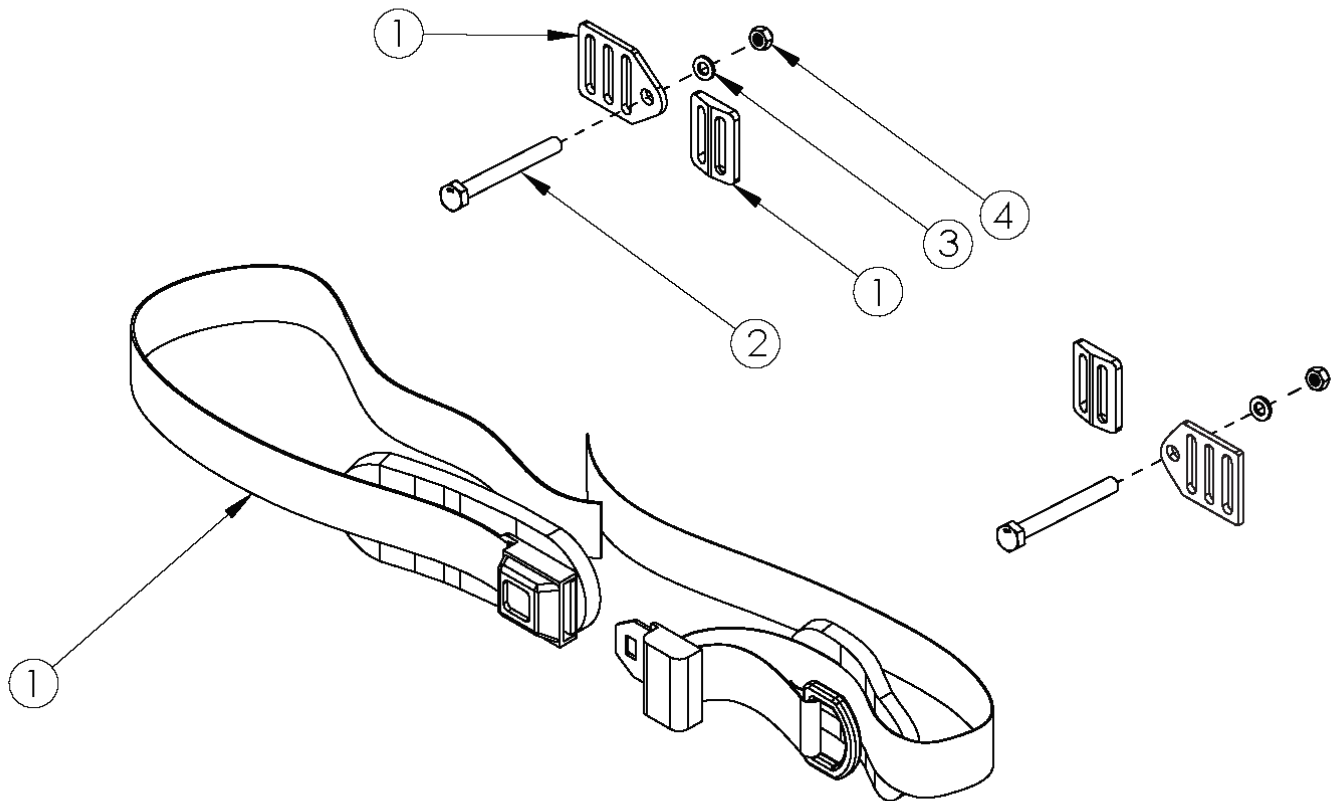

Focus Pelvic Positioning Belts - 1.5" Auto Buckle and Hardware

Item Number	Part Number	Description	Quantity
1a, 2, 3, 4	100595	Belt Pelvic Positioning 1.5" Auto Buckle 56" <i>Used with 14"-20" seat widths</i>	1
1b, 2, 3, 4	111392	Belt Pelvic Positioning 1.5" Auto Buckle 60", Focus <i>Used with 21"-24" seat widths</i>	1
1b	100847	Belt Pelvic Positioning 1.5" Auto Buckle 60"	1
2	101125	M6 x 55 BTN SHCS BLKZC	2
3	100746	M6 Flat Washer Blk Zn	2
4	100658	M6 Nylock Nut Blk Zn	2