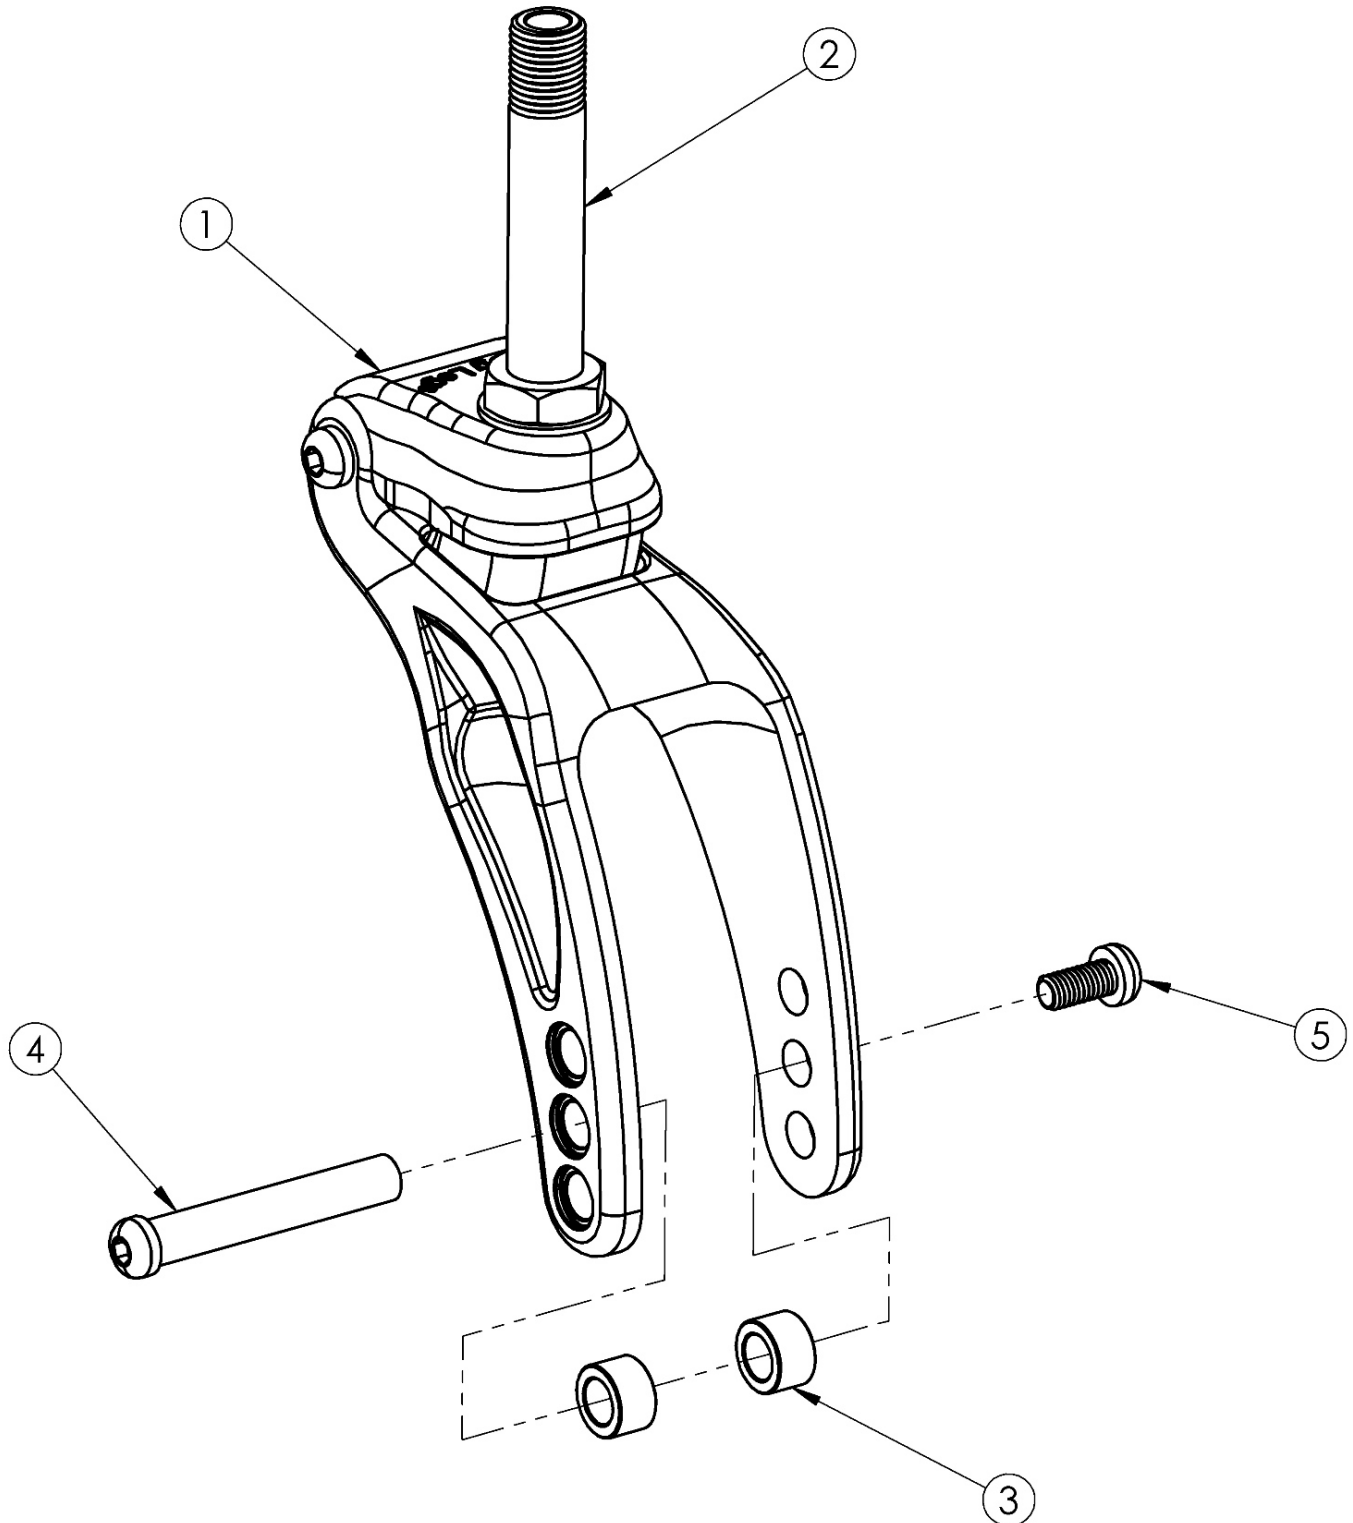

Rogue ALX / Little Wave XP Frog Legs II Suspension System (PHASE 2 Carbon Fork) (Formerly Tsunami)

Not available with Heavy Duty Option

Item Number	Part Number	Description	Quantity
1-5	107336	Frog Legs II Suspension System Assembly 1/2 x 1.85" Stem, RG ALX/LW XP <i>Replaced 504740</i>	1
1, 3-5	107187	Frog Legs II Suspension System with Polymer, Catalyst/RG ALX/LW XP <i>Replaced 103193</i>	1
2	105073	Frog Legs Fork Stem 1/2 x 1.85", Std	1