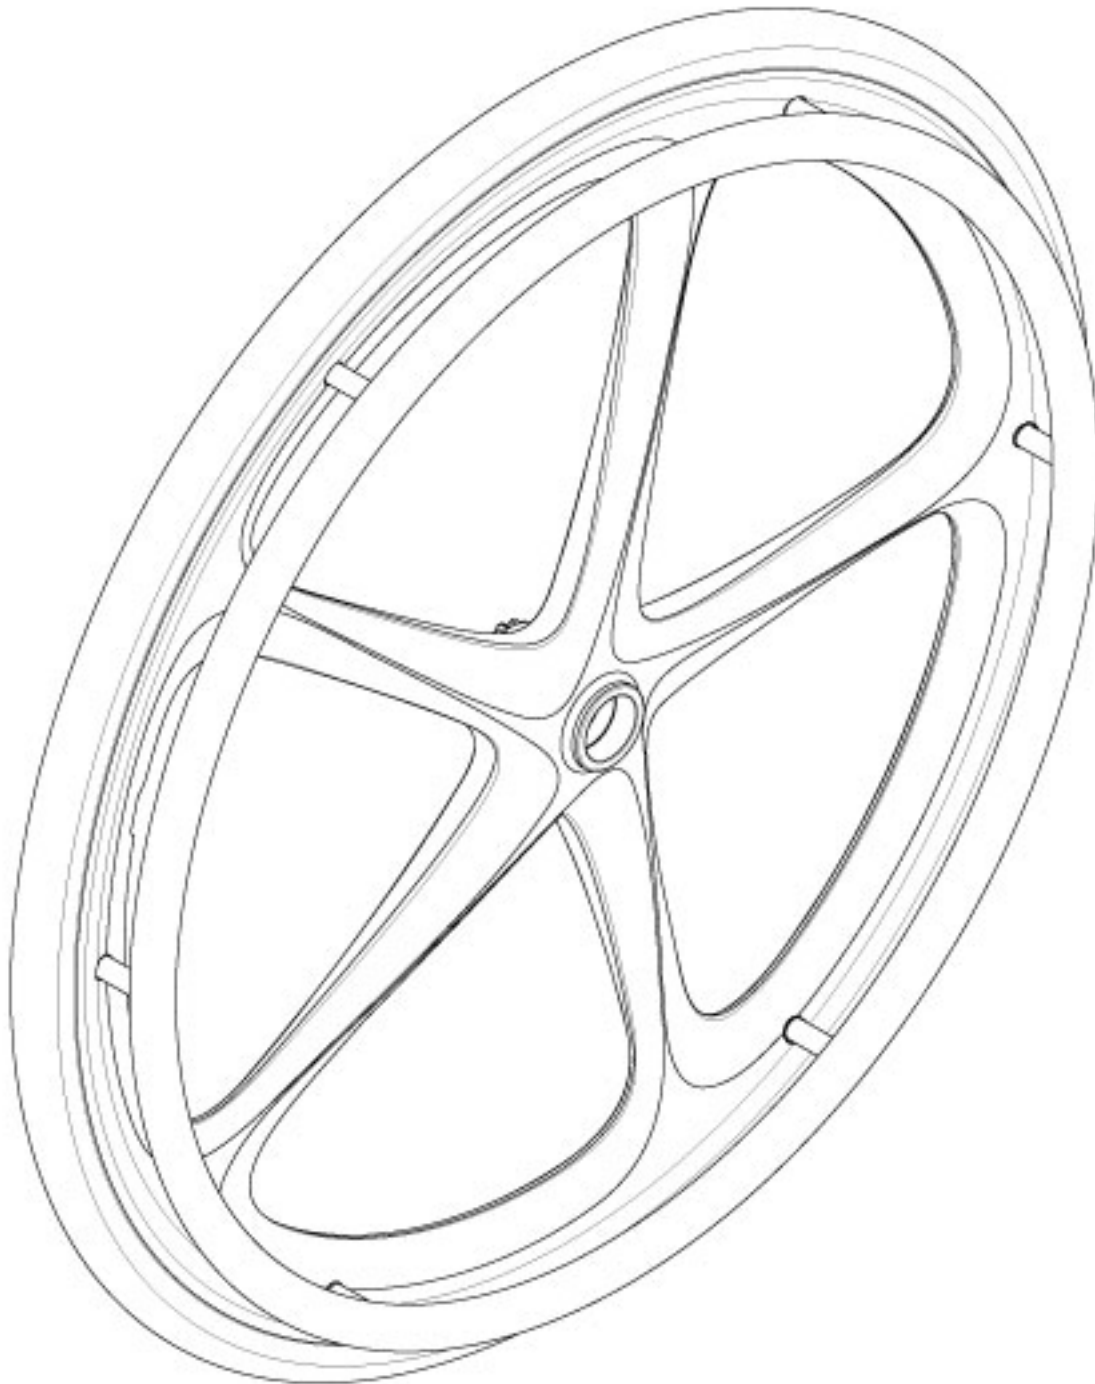

Flip 20" MAXX Mag Wheel / Tire / Handrim Kits

Not all components of the Wheel, Tire and Handrim kits will be listed. If an Attendant Footlock is present, see the "Flip Attendant Footlock" or "Flip for Leckey Attendant Footlock" page for correct wheel assembly. If changing wheel size and anti-tips are present, new anti-tips may be required. If changing wheel size or style, new axles may be needed. See Flip Axles page for axle and receiver utilization.