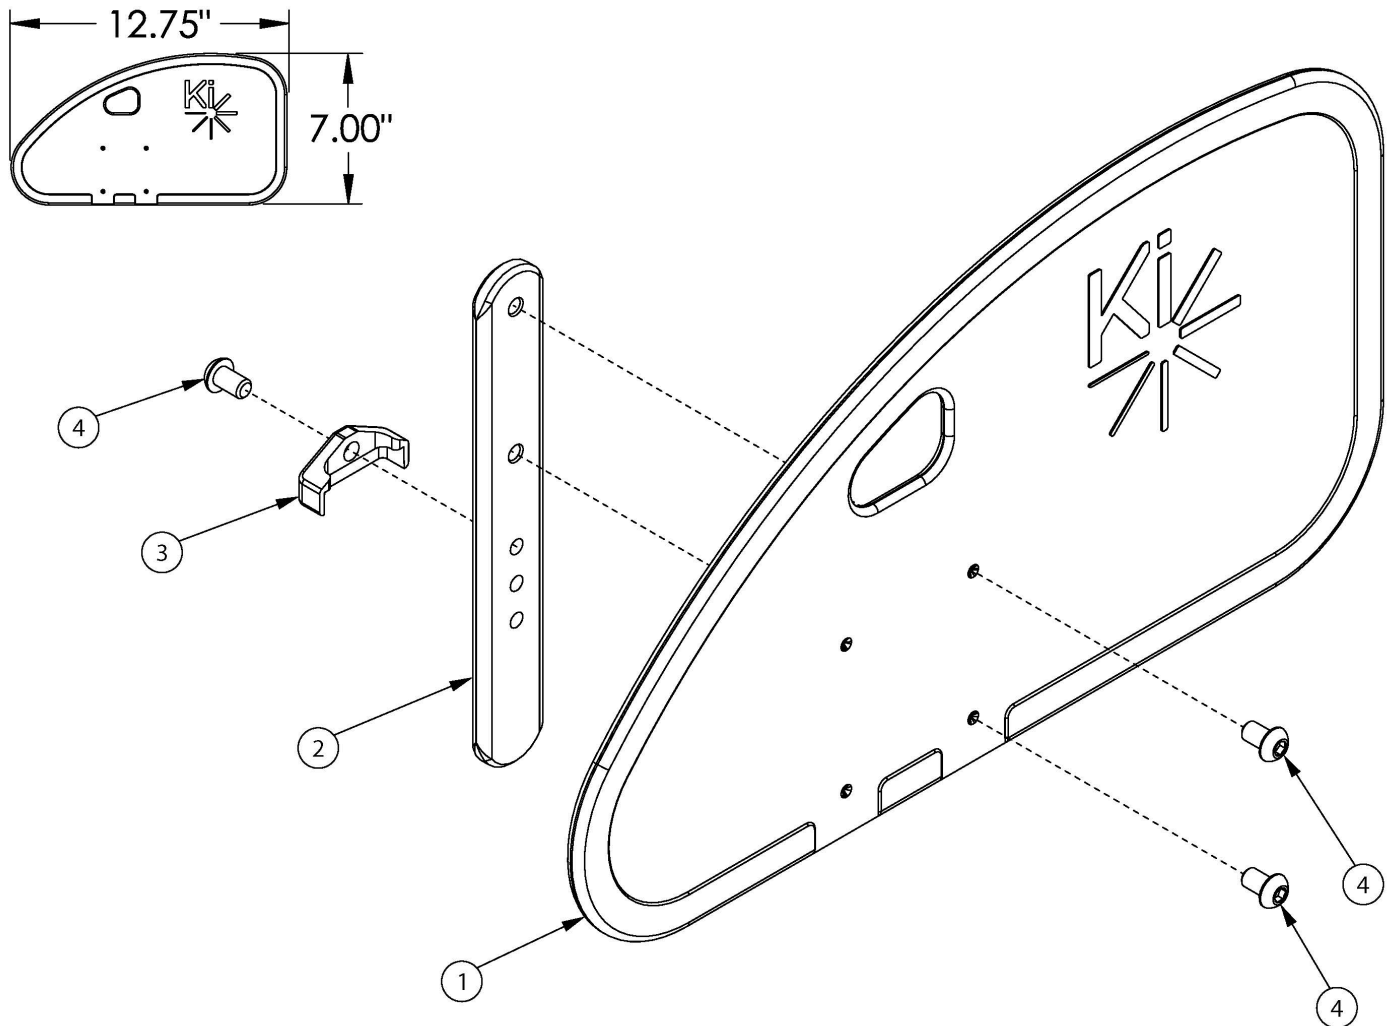

# Rogue2 Side Guards - Removable Composite

*If retrofitting, side guard receivers may be required.*

Item Number	Part Number	Description	Quantity
1-4	112578	Side Guard Assembly, Rear Drilled, Left	1
1-4	112579	Side Guard Assembly, Rear Drilled, Right	1
1-4	112580	Side Guard Assembly, Rear Drilled, PAIR	1
1	112574	Side Guard Panel Rear Drilled	1
2	000140	Side Guard Post	1
3	001342	Side Guard Post Stop	1
4	101184	M6 x 10 BTN SHCS BLKZC w/Patch	3