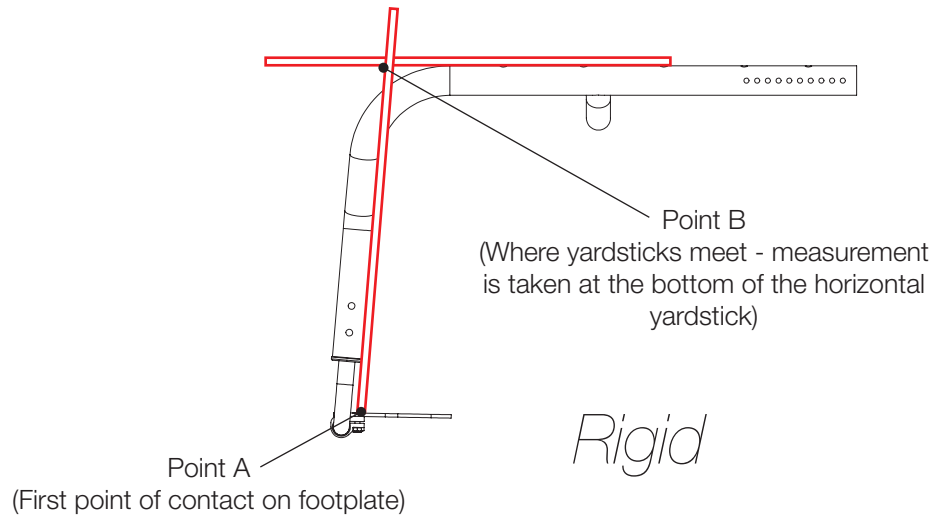

Item Number	Part Number	Description	Quantity
42c	003175	Composite Angle Adjustable Footplate Large 19-24" Wide	1
43-46	003185	Extension Tube Hardware Assembly with Ext Tube Plug for Composite Angle Adjustable Footplate <i>The Extension Tube is not shown in the diagram.</i>	1
47a	100537	Footplate Composite 14-15" Wide CAT/TILT	1
47b	100540	Footplate Composite 16-17" Wide CAT/TILT	1
47c	100542	Footplate Composite 18-24" Wide CAT/TILT	1
48d	101849	M6 x 65 SHCS Blk Zn	1

Distance between Point A and Point B = Footplate Length

NOTE: The yardstick on the top plane of the seat frame must lie flat against frame. The yardstick going from the footplate to the second yardstick must be square against the hanger tube.

Distance between Point A and Point B = Footplate Length

NOTE: The yardstick on the top plane of the seat frame must lie flat against frame. The yardstick going from the footplate to the second yardstick must be square against the front tube.

Distance between Point A and Point B = Footplate Length

NOTE: The yardstick on the top plane of the hanger must lie flat against hanger. The yardstick going from the footplate to the second yardstick must be square against the hanger tube.