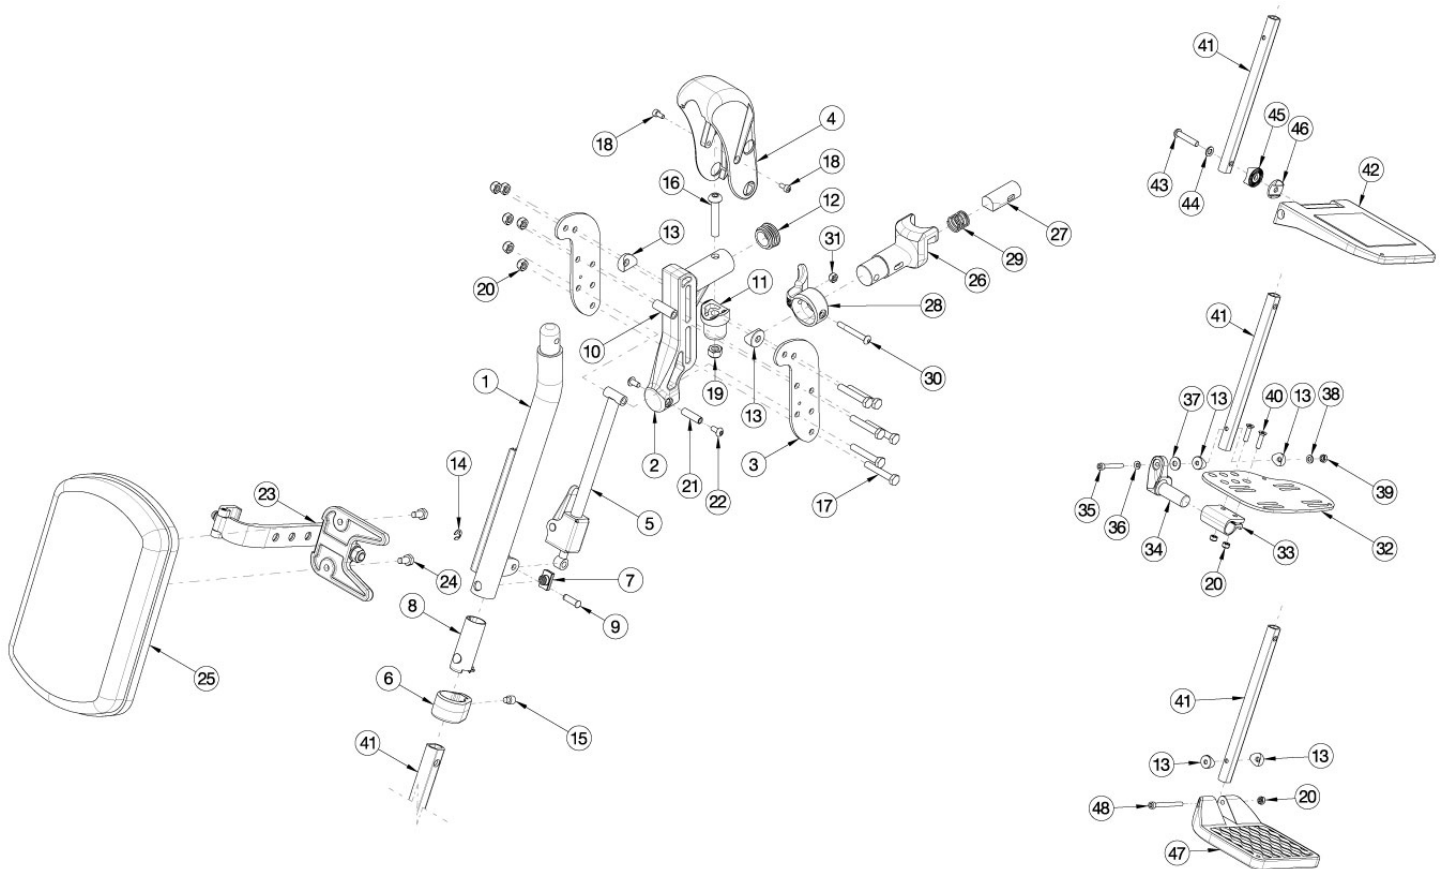

Catalyst E Pro Elevating Leg Rest

Sizes for assemblies are based on seat width. Seat to Footrest Length range for Short Extension is 10.5"-17.5". Seat to Footrest Length range for Long Extension is 13"-21". If chair was built with hangers omitted, then latch blocks and attaching hardware need to be ordered with ELRs. See Catalyst E Side Frame Assembly page.

Item Number	Part Number	Description	Quantity
1a, 1b, 2-24, 25b, 26a, 27a, 28a, 29-31, 41a, 47a, 48	110563	Pro ELR Assembly 14, Composite Footplate, Short Ext, Classic Release, Pair	1
1a, 1b, 2-24, 25a, 26a, 27a, 28a, 29-31, 41a, 47a, 48	110564	Pro ELR Assembly 15, Composite Footplate, Short Ext, Classic Release, Pair	1
1a, 1b, 2-24, 25a, 26a, 27a, 28a, 29-31, 41a, 47b, 48	110565	Pro ELR Assembly 16-17, Composite Footplate, Short Ext, Classic Release, Pair	1
1a, 1b, 2-24, 25a, 26a, 27a, 28a, 29-31, 41a, 47c, 48	110566	Pro ELR Assembly 18-24, Composite Footplate, Short Ext, Classic Release, Pair	1
1a, 2-24, 25b, 26a, 27a, 28a, 29-31, 41a, 47a, 48	110547	Pro ELR Assembly 14, Composite Footplate, Short Ext, Classic Release, Right	1

Distance between Point A and Point B = Footplate Length

NOTE: The yardstick on the top plane of the seat frame must lie flat against frame. The yardstick going from the footplate to the second yardstick must be square against the front tube.

Distance between Point A and Point B = Footplate Length

NOTE: The yardstick on the top plane of the hanger must lie flat against hanger. The yardstick going from the footplate to the second yardstick must be square against the hanger tube.