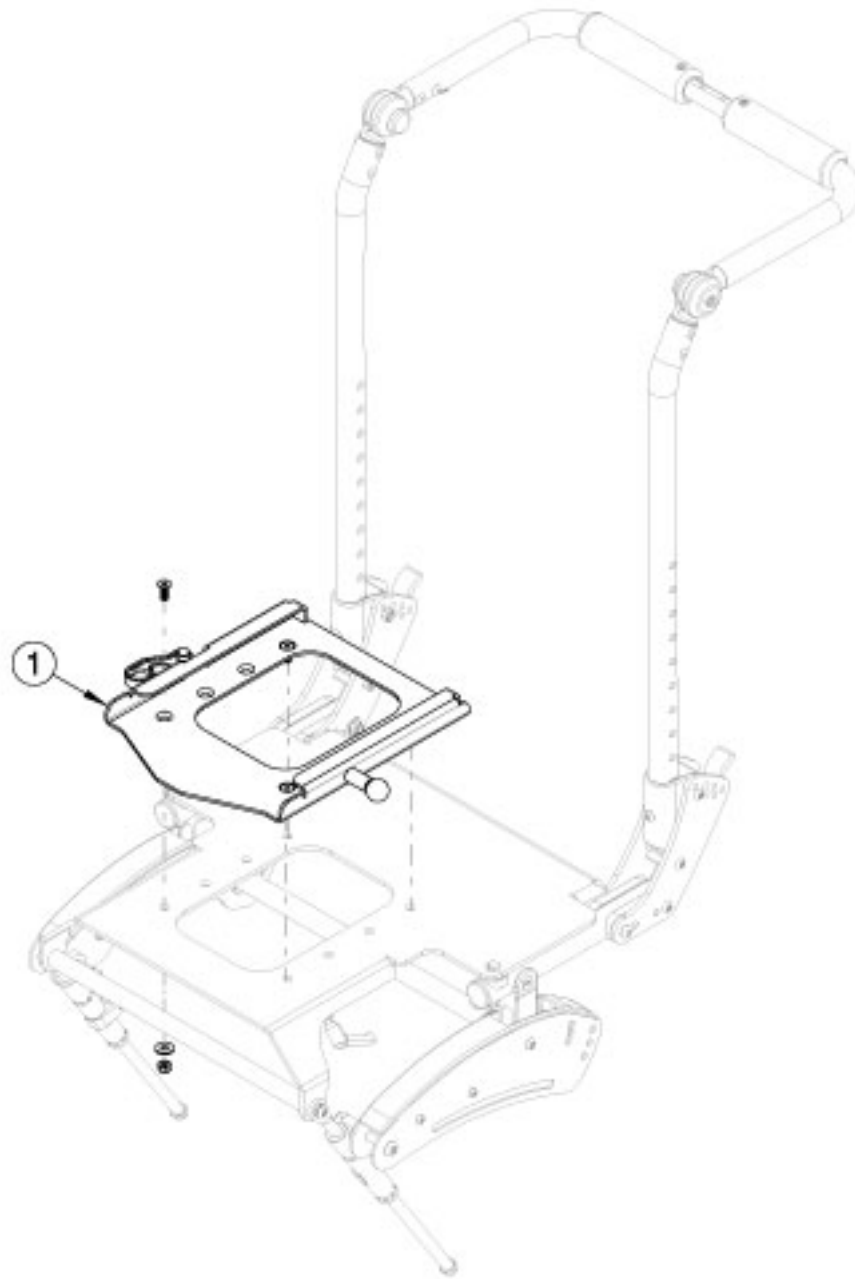

# Flip for x:panda Interface Plate

Item Number	Part Number	Description	Quantity
1	116699	Interface Plate, x:panda, Tyke/Flip	1