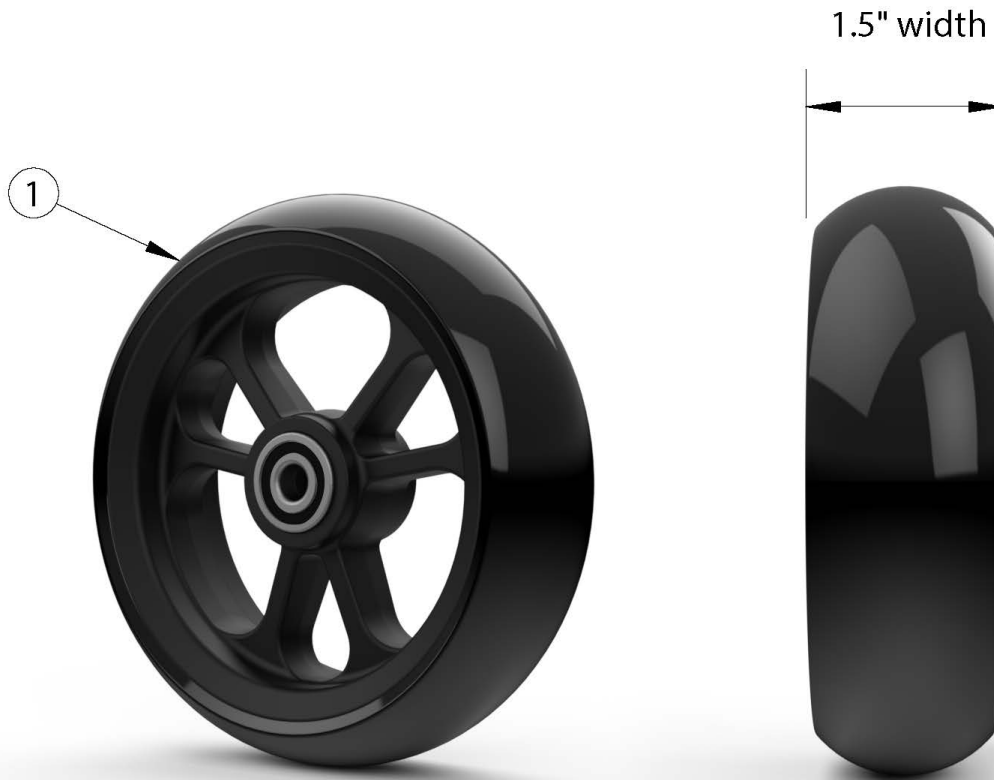

# Ethos Casters - 1.5" Poly

Item Number	Part Number	Description	Quantity	Retail
1a	111842	Caster 4 x 1.5" Poly <i>Replaced part numbers 100809 and 102353</i>	1	\$58.83
1b	111843	Caster 5 x 1.5" Poly <i>Replaced part numbers 100807 and 103014</i>	1	\$58.83
1c	111844	Caster 6 x 1.5" Poly <i>Replaced part number 100786</i>	1	\$58.83