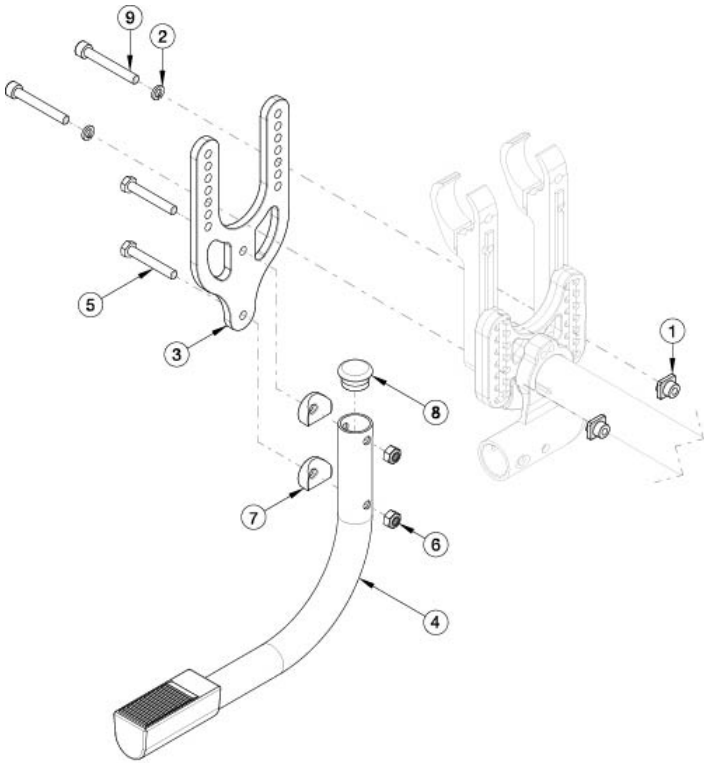

# Rogue2 Tipping Lever

Standard

Amputee

Standard with Spacers

Amputee with Spacers

Not available if right and left User Activated Anti Tips are present

Item Number	Part Number	Description	Quantity
1 - 4a, 5 - 9	119635	Tipping Lever Amputee Camber Mount Kit Rogue2 <i>Used with 20" or 22" wheels</i>	1
1 - 4b, 5 - 9	120812	Tipping Lever Amputee Camber Mount Short Kit Rogue <i>Used with 24"-26" wheels</i>	1
1, 2, 4a, 5-9, 11	119636	Tipping Lever Standard Camber Mount Kit Rogue2 <i>Used with 20" or 22" wheels</i>	1
1, 2, 4b, 5-9, 11	120813	Tipping Lever Standard Camber Mount Short Kit Rogue <i>Used with 24"-26" wheels</i>	1
1	114014	Rear Tower Square Nut	2
2	102810	M6 Lockwasher, Hi-Collar, ZC	2
3	119608	Rogue2 Tipping Lever Adapter Plate (Standard)	1
4a, 8	121382	Tipping Lever Tube Rogue2 <i>Used with 20" or 22" wheels</i>	1
4b, 8	121383	Tipping Lever Tube Short Rogue2 <i>Used with 24"-26" wheels</i>	1
5	100681	M6 x 40 CLS8.8 DIN931 HHCS ZC	2
6	100658	M6 Nylock Nut Blk Zn	2
7	000054	Saddle 7/8"	2
9	101472	M6 x 45 SHCS BLK ZC	2
10	119613	Spacer, 1/2" OD, 9/16" Long, 2.57" ID, Black	2
11	119607	Rogue2 Tipping Lever Adapter Plate (Amputee)	1