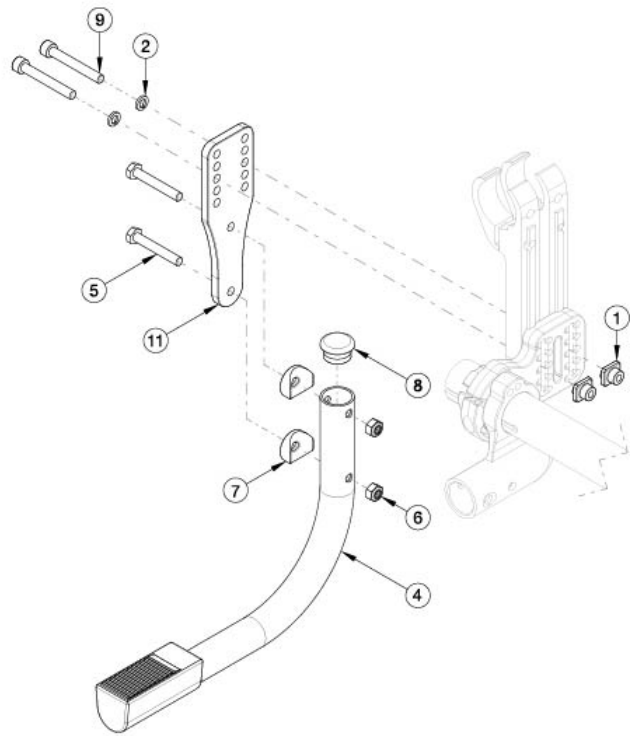

# Rogue2 Tipping Lever

Standard

Amputee

Standard with Spacers

Amputee with Spacers

Not available if right and left User Activated Anti Tips are present

Item Number	Part Number	Description	Quantity
1 - 4a, 5 - 9	119635	Tipping Lever Amputee Camber Mount Kit Rogue2 <i>Used with 20" or 22" wheels</i>	1
1 - 4b, 5 - 9	120812	Tipping Lever Amputee Camber Mount Short Kit Rogue <i>Used with 24"-26" wheels</i>	1
1, 2, 4a, 5-9, 11	119636	Tipping Lever Standard Camber Mount Kit Rogue2 <i>Used with 20" or 22" wheels</i>	1
1, 2, 4b, 5-9, 11	120813	Tipping Lever Standard Camber Mount Short Kit Rogue <i>Used with 24"-26" wheels</i>	1
1	114014	Rear Tower Square Nut	2
2	102810	M6 Lockwasher, Hi-Collar, ZC	2
3	119608	Rogue2 Tipping Lever Adapter Plate (Standard)	1
4a, 8	121382	Tipping Lever Tube Rogue2 <i>Used with 20" or 22" wheels</i>	1
4b, 8	121383	Tipping Lever Tube Short Rogue2 <i>Used with 24"-26" wheels</i>	1
5	100681	M6 x 40 CLS8.8 DIN931 HHCS ZC	2
6	100658	M6 Nylock Nut Blk Zn	2
7	000054	Saddle 7/8"	2
9	101472	M6 x 45 SHCS BLK ZC	2
10	119613	Spacer, 1/2" OD, 9/16" Long, 2.57" ID, Black	2
11	119607	Rogue2 Tipping Lever Adapter Plate (Amputee)	1