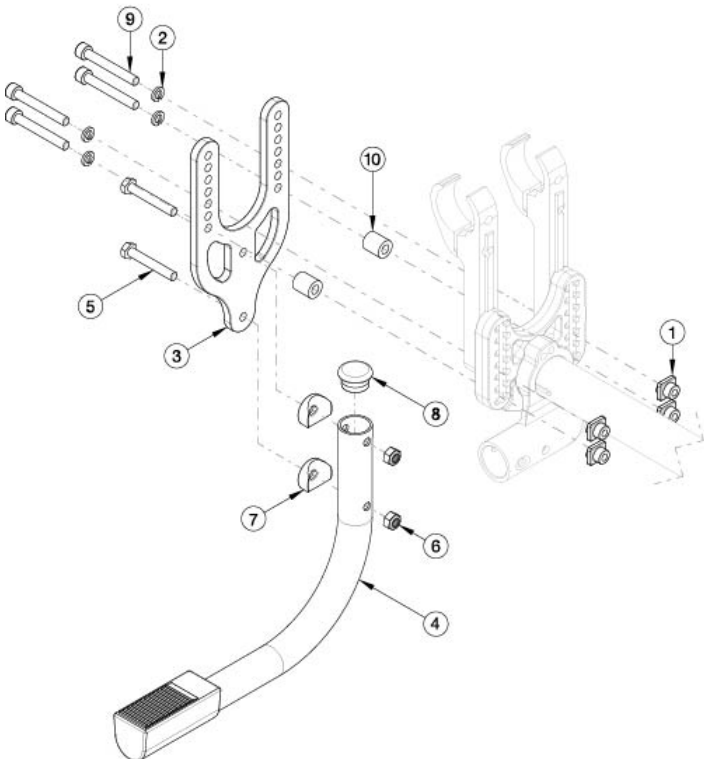

# Rogue2 Tipping Lever

Standard

Amputee

Standard with Spacers

Amputee with Spacers

Not available if right and left User Activated Anti Tips are present

Item Number	Part Number	Description	Quantity
1 - 4a, 5 - 9	119635	Tipping Lever Amputee Camber Mount Kit Rogue2 <i>Used with 20" or 22" wheels</i>	1
1 - 4b, 5 - 9	120812	Tipping Lever Amputee Camber Mount Short Kit Rogue <i>Used with 24"-26" wheels</i>	1
1, 2, 4a, 5-9, 11	119636	Tipping Lever Standard Camber Mount Kit Rogue2 <i>Used with 20" or 22" wheels</i>	1
1, 2, 4b, 5-9, 11	120813	Tipping Lever Standard Camber Mount Short Kit Rogue <i>Used with 24"-26" wheels</i>	1
1	114014	Rear Tower Square Nut	2
2	102810	M6 Lockwasher, Hi-Collar, ZC	2
3	119608	Rogue2 Tipping Lever Adapter Plate (Standard)	1
4a, 8	121382	Tipping Lever Tube Rogue2 <i>Used with 20" or 22" wheels</i>	1
4b, 8	121383	Tipping Lever Tube Short Rogue2 <i>Used with 24"-26" wheels</i>	1
5	100681	M6 x 40 CLS8.8 DIN931 HHCS ZC	2
6	100658	M6 Nylock Nut Blk Zn	2
7	000054	Saddle 7/8"	2
9	101472	M6 x 45 SHCS BLK ZC	2
10	119613	Spacer, 1/2" OD, 9/16" Long, 2.57" ID, Black	2
11	119607	Rogue2 Tipping Lever Adapter Plate (Amputee)	1