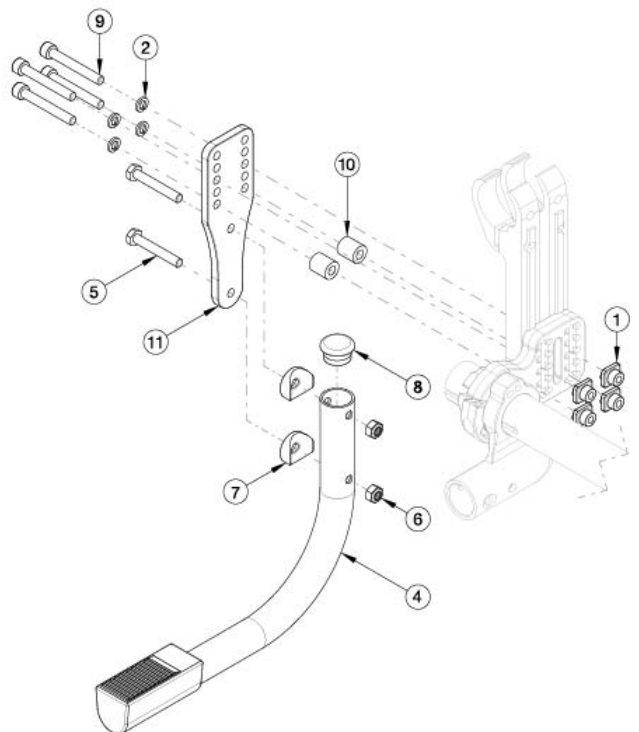

# Rogue2 Tipping Lever

Standard

Amputee

Standard with Spacers

Amputee with Spacers

Not available if right and left User Activated Anti Tips are present

Item Number	Part Number	Description	Quantity
1 - 4a, 5 - 9	119635	Tipping Lever Amputee Camber Mount Kit Rogue2 <i>Used with 20" or 22" wheels</i>	1
1 - 4b, 5 - 9	120812	Tipping Lever Amputee Camber Mount Short Kit Rogue <i>Used with 24"-26" wheels</i>	1
1, 2, 4a, 5-9, 11	119636	Tipping Lever Standard Camber Mount Kit Rogue2 <i>Used with 20" or 22" wheels</i>	1
1, 2, 4b, 5-9, 11	120813	Tipping Lever Standard Camber Mount Short Kit Rogue <i>Used with 24"-26" wheels</i>	1
1	114014	Rear Tower Square Nut	2
2	102810	M6 Lockwasher, Hi-Collar, ZC	2
3	119608	Rogue2 Tipping Lever Adapter Plate (Standard)	1
4a, 8	121382	Tipping Lever Tube Rogue2 <i>Used with 20" or 22" wheels</i>	1
4b, 8	121383	Tipping Lever Tube Short Rogue2 <i>Used with 24"-26" wheels</i>	1
5	100681	M6 x 40 CLS8.8 DIN931 HHCS ZC	2
6	100658	M6 Nylock Nut Blk Zn	2
7	000054	Saddle 7/8"	2
9	101472	M6 x 45 SHCS BLK ZC	2
10	119613	Spacer, 1/2" OD, 9/16" Long, 2.57" ID, Black	2
11	119607	Rogue2 Tipping Lever Adapter Plate (Amputee)	1