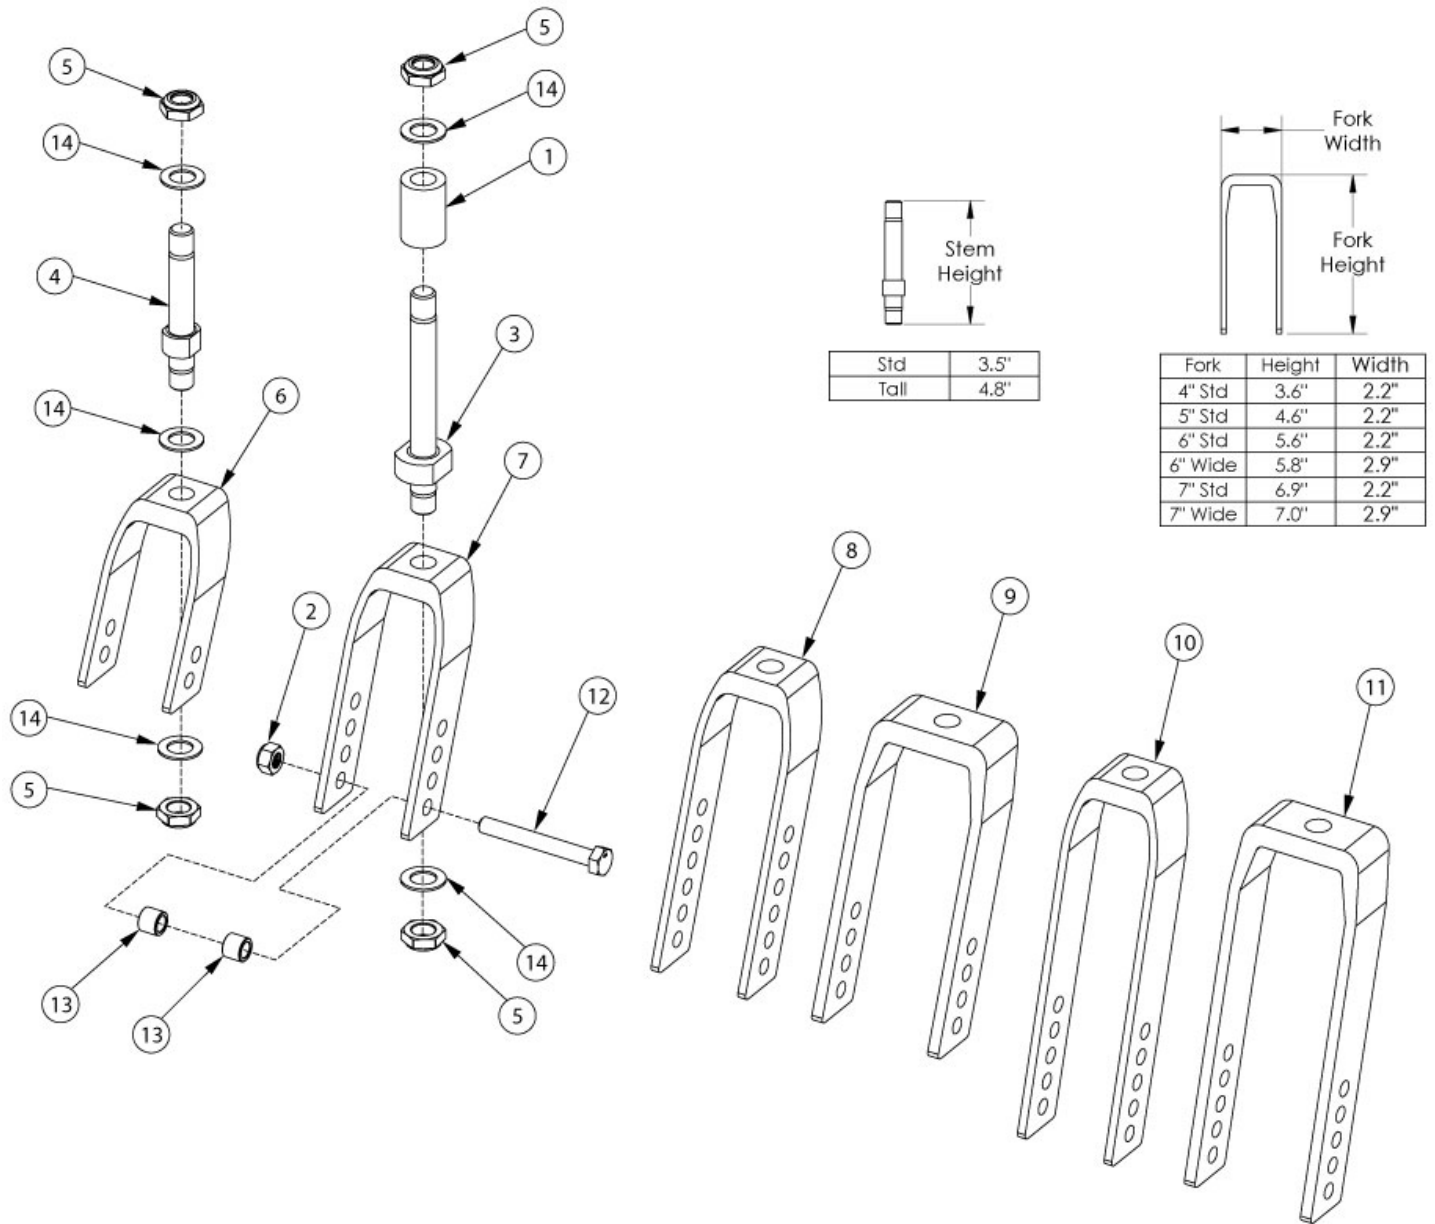

Liberty Caster Forks and Stems

If changing to 2" casters, wide forks and hardware needed.

Item Number	Part Number	Description	Quantity
4, 5, 6, 14	112904	Fork Assembly, Black, 4" Std Stem, Tilt	1
4, 5, 7, 14	503816	Fork Assembly 5" Std Stem, Tilt	1
4, 5, 8, 14	503814	Fork Assembly 6" Std Stem, Tilt	1
4, 5, 9, 14	503817	Fork Assembly 6" Wide Std Stem, Tilt <i>Only used with 2" wide casters</i>	1

Item Number	Part Number	Description	Quantity
14	100682	Washer 1/2" .518 x .875 x .047 F/W Black Zinc	3
2, 12a, 13a	111379	Caster Attaching Hardware Kit <i>Used will all casters except 6x2 and 8x2</i>	1
2, 12b, 13b	111380	Caster Attaching Hardware Kit for Wide Forks <i>Only used with 2" wide casters</i>	1