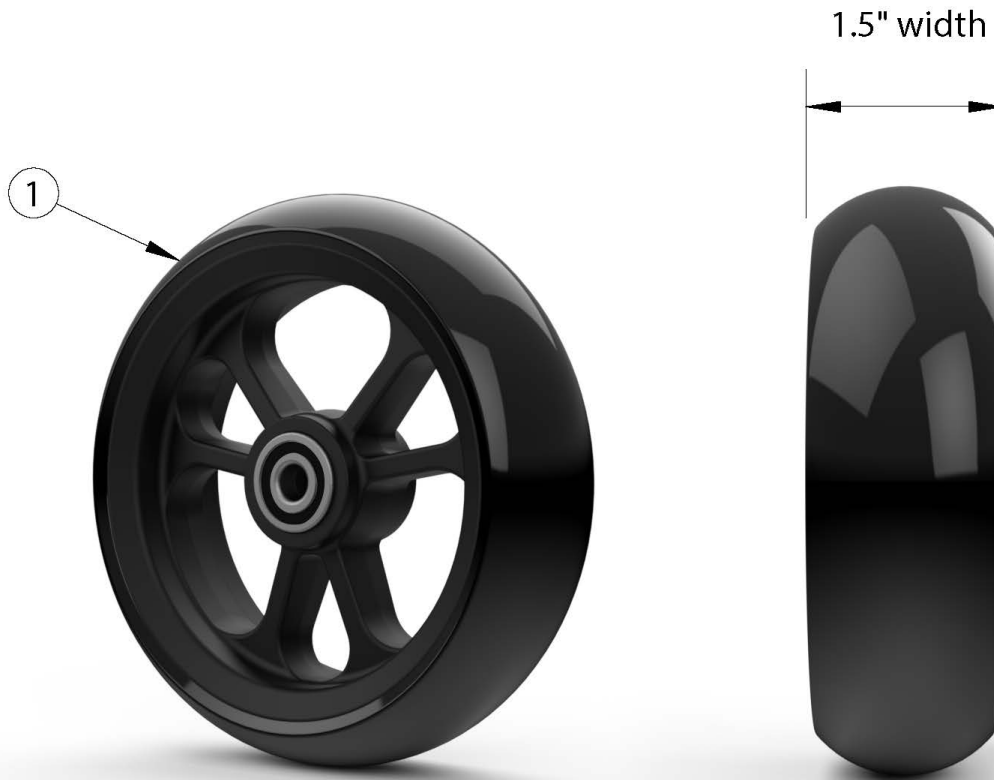

Rogue2 Casters - 1.5" Poly

Item Number	Part Number	Description	Quantity
1a	111842	Caster 4 x 1.5" Poly	1
1b	111843	Caster 5 x 1.5" Poly	1
1c	111844	Caster 6 x 1.5" Poly	1