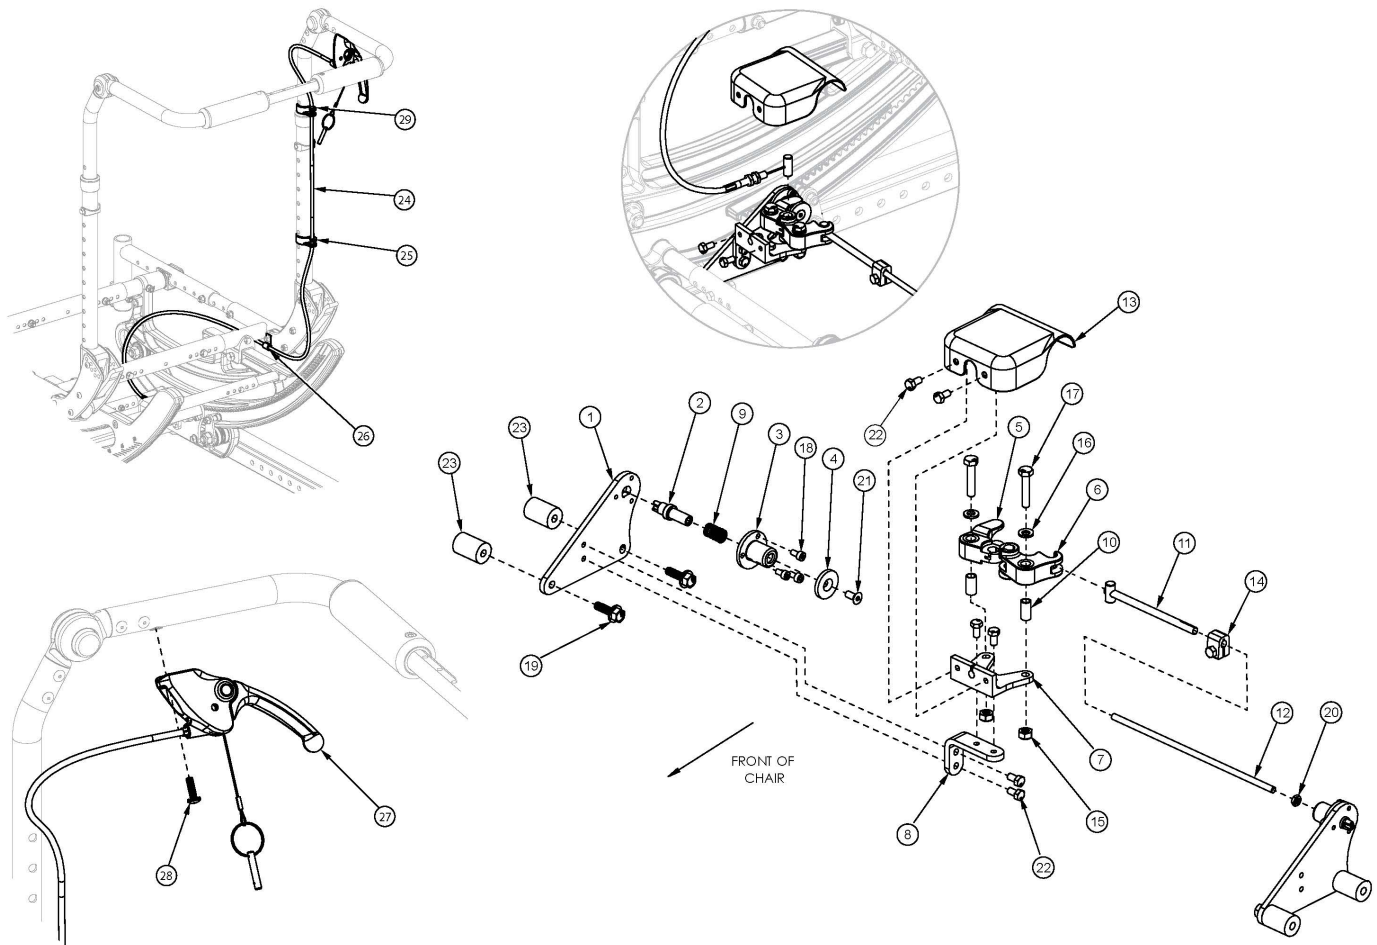

Focus CR Hand Tilt Mechanism Adjustable Height with Adjustable Handle Back

This design effective starting with serial numbers FCR0026599 and FCHD002333. <p>

If serial number is prior to FCR0026599 and FCHD002333 new upper back cane assemblies are required in addition to the hand tilt mechanism.

Item Number	Part Number	Description	Quantity	Retail
1-11, 12a, 13-18, 19a, 20-22	506246	Single Tilt Hand/Foot Kit, Right, Small Width Range, Focus <i>For complete tilt mechanism, select appropriate Hand Tilt Cable / Trigger Kit in addition to this kit</i>	1	\$204.53
1-11, 12b, 13-18, 19a, 20-22	506247	Single Tilt Hand/Foot Kit, Right, Medium Width Range, Focus <i>For complete tilt mechanism, select appropriate Hand Tilt Cable / Trigger Kit in addition to this kit</i>	1	\$226.25
1-11, 12c, 13-18, 19a, 20-22	506248	Single Tilt Hand/Foot Kit, Right, Large Width Range, Focus <i>For complete tilt mechanism, select appropriate Hand Tilt Cable / Trigger Kit in addition to this kit</i>	1	\$209.07
1-11, 12a, 13-18, 19a, 20-22	506266	Single Tilt Hand/Foot Kit, Left, Small Width Range, Focus	1	\$204.53