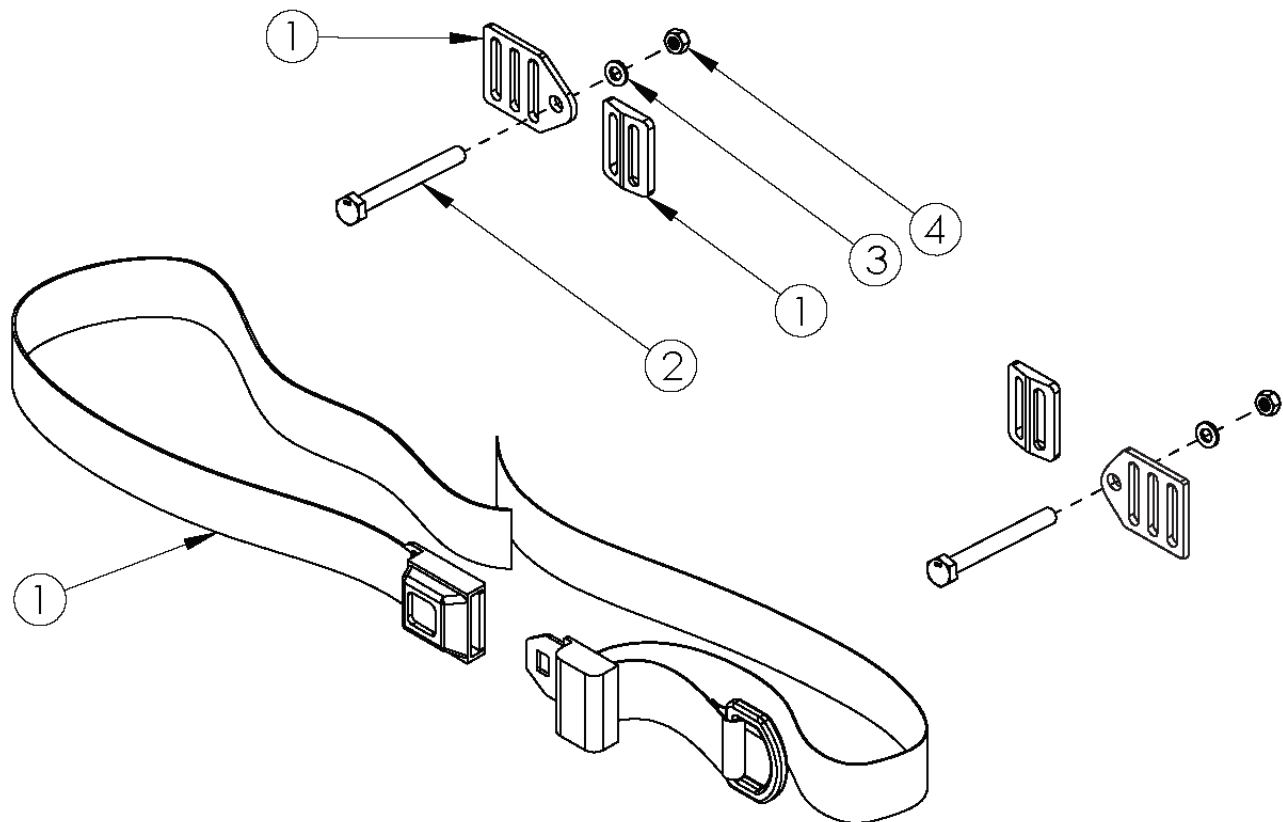

# Catalyst Pelvic Positioning Belts - 1" Auto Buckle and Hardware

Item Number	Part Number	Description	Quantity
1, 2, 3, 4	111381	Belt Pelvic Positioning 1" Auto Buckle 51", Catalyst/Spark	1
1	100614	Belt Pelvic Positioning 1" Auto Buckle 51"	1
2	100681	M6 x 40 CLS8.8 DIN931 HHCS ZC	2
3	100746	M6 Flat Washer Blk Zn	2
4	100658	M6 Nylock Nut Blk Zn	2