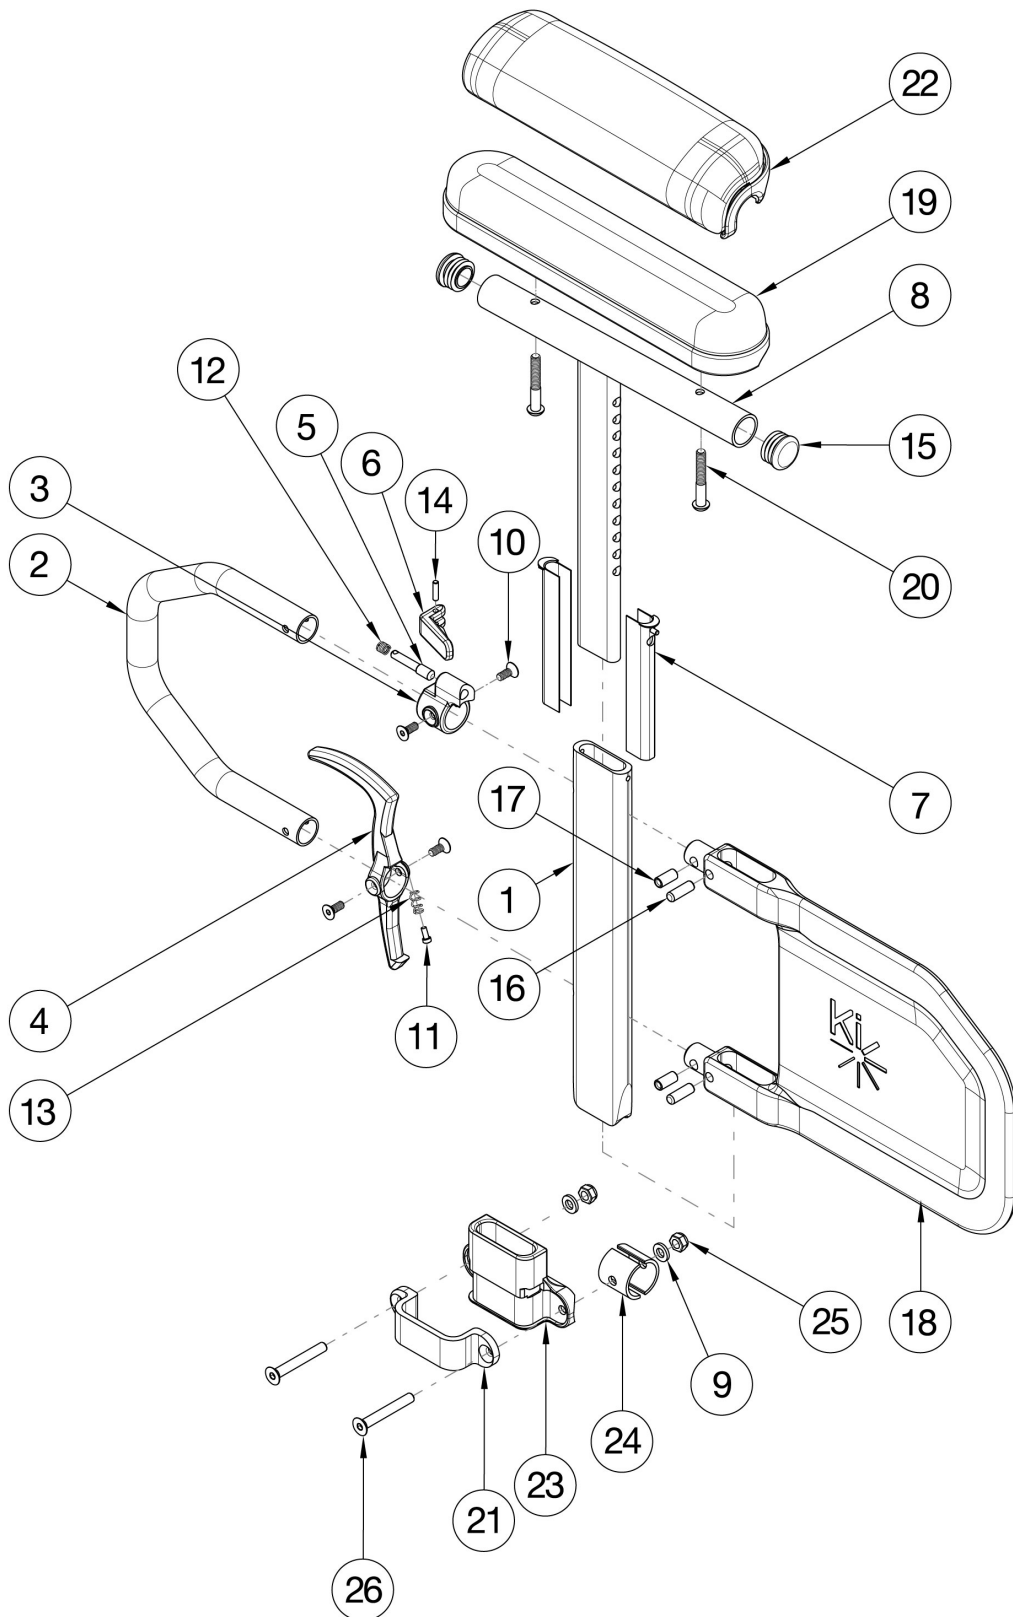

Flip Armrests - Height Adjustable Tall T-Arm

If retrofitting, Receivers are needed.

Item Number	Part Number	Description	Quantity
1-7, 8a, 9-18, 19b, 20a, 21, 23-26	116258	Height Adj Tall T-Arm Assm w/Short Side Shield and Standard Pad Desk and Receiver, Flip	1
1-7, 8b, 9-18, 19a, 20a, 21, 23-26	116259	Height Adj Tall T-Arm Assm w/Short Side Shield and Standard Pad Full and Receiver, Flip	1
1-7, 8a, 9-18, 20b, 22b, 21, 23-26	116260	Height Adj Tall T-Arm Assm w/Short Side Shield and Waterfall Pad Desk and Receiver, Flip	1
1-7, 8b, 9-18, 20b, 22a, 21, 23-26	116261	Height Adj Tall T-Arm Assm w/Short Side Shield and Waterfall Pad Full and Receiver, Flip	1
1-7, 8a, 9-18, 19b, 20a, 21, 23-26	116262	Height Adj Tall T-Arm Assm w/Short Side Shield and Standard Pad Desk and Receiver Pair, Flip	1
1-7, 8b, 9-18, 19a, 20a, 21, 23-26	116263	Height Adj Tall T-Arm Assm w/Short Side Shield and Standard Pad Full and Receiver Pair, Flip	1
1-7, 8a, 9-18, 20b, 22b, 21, 23-26	116264	Height Adj Tall T-Arm Assm w/Short Side Shield and Waterfall Pad Desk and Receiver Pair, Flip	1
1-7, 8b, 9-18, 20b, 22a, 21, 23-26	116265	Height Adj Tall T-Arm Assm w/Short Side Shield and Waterfall Pad Full and Receiver Pair, Flip	1
1-7, 8a, 10-18, 19b, 20a	116162	Height Adjustable Tall T-Arm Assembly w/Short Side Shield and Std Pad Desk	1
1-7, 8b, 10-18, 19a, 20a	116164	Height Adjustable Tall T-Arm Assembly w/Short Side Shield and Std Pad Full	1
1-7, 8a, 10-18, 20b, 22b	116166	Height Adjustable Tall T-Arm Assembly w/Short Side Shield and Waterfall Pad Desk	1
1-7, 8b, 10-18, 20b, 22a	116168	Height Adjustable Tall T-Arm Assembly w/Short Side Shield and Waterfall Pad Full	1
1-7, 8a, 10-18, 19b, 20a	116163	Height Adjustable Tall T-Arm Assembly w/Short Side Shield and Std Pad Desk, Pair	1
1-7, 8b, 10-18, 19a, 20a	116165	Height Adjustable Tall T-Arm Assembly w/Short Side Shield and Std Pad Full, Pair	1
1-7, 8a, 10-18, 20b, 22b	116167	Height Adjustable Tall T-Arm Assembly w/Short Side Shield and Waterfall Pad Desk, Pair	1
1-7, 8b, 10-18, 20b, 22a	116169	Height Adjustable Tall T-Arm Assembly w/Short Side Shield and Waterfall Pad Full, Pair	1
3, 5, 6, 10, 12, 14	116378	Height Adjustable Tall T-Arm Upper Latch Assembly	1
4, 10, 11, 13	116375	Height Adjustable Tall T-Arm Release Lever Assembly	1
16-18	116377	Height Adjustable Tall T-Arm Short Shield Assembly	1
9, 21, 23-26	503166	Armrest T-Arm Receiver Assembly Flip	1
1-7, 10-14, 16-18	114150	Height Adjustable T-Arm Short Lower Assembly, Tall <i>Does not include t-arm upper, arm pad or arm pad screws</i>	1
1-7, 8a, 10-18	114432	Height Adjustable T-Arm Short Side Shield, Desk, Tall	1