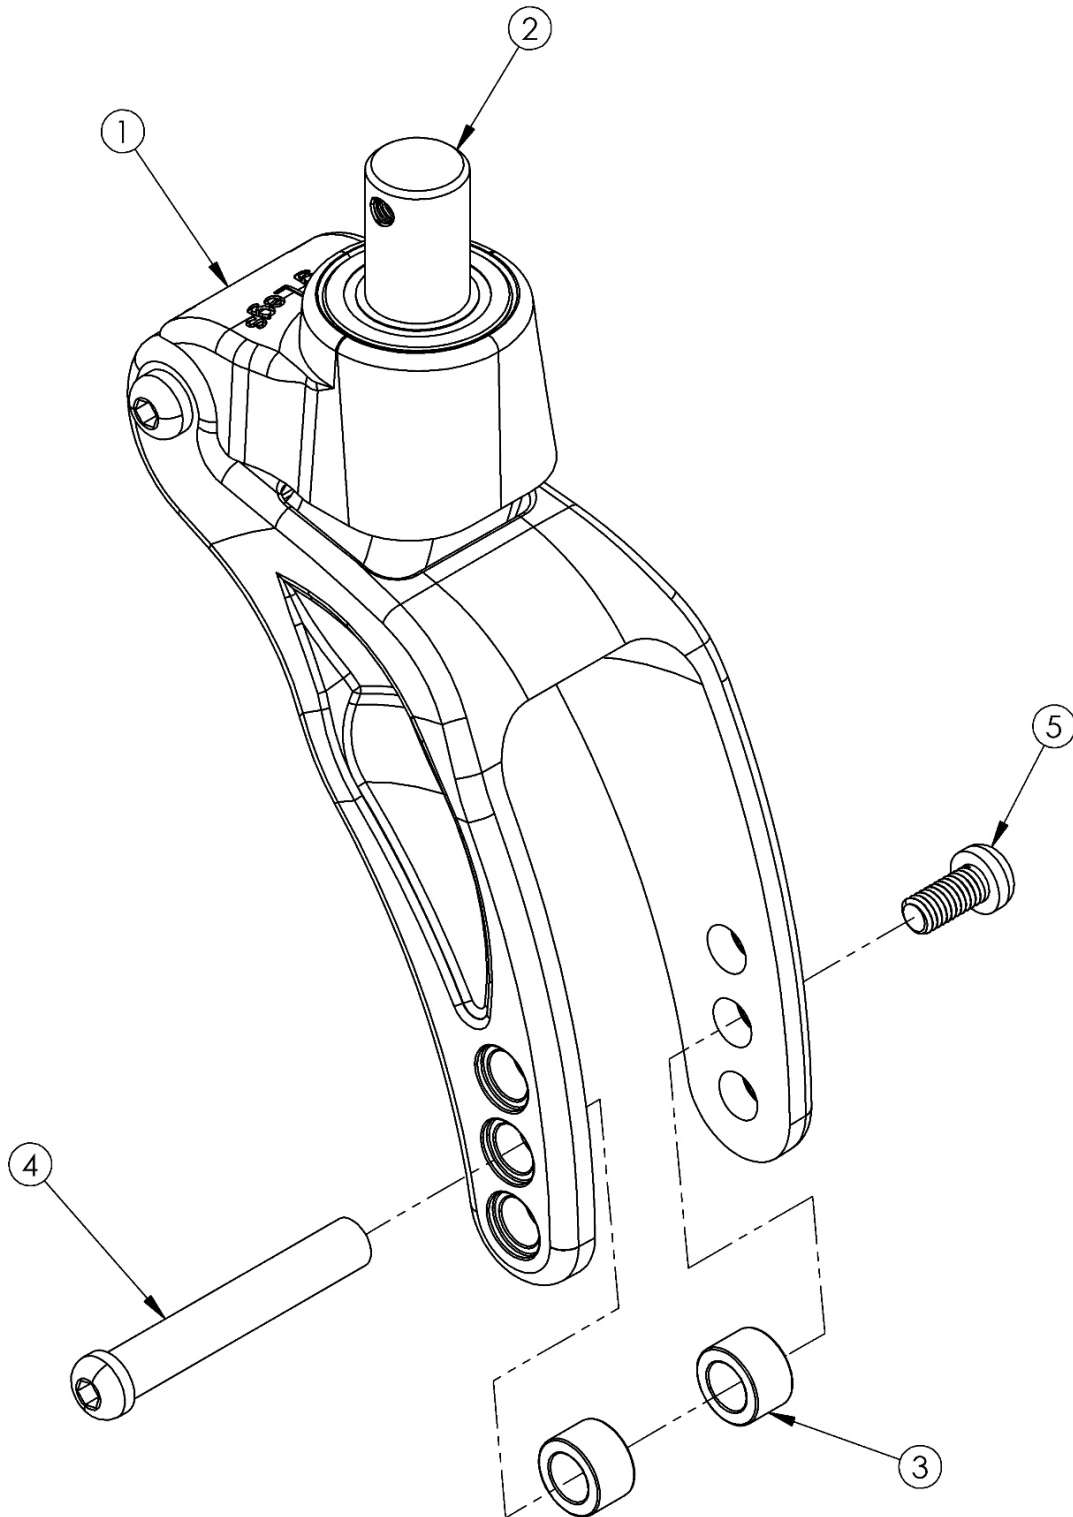

Rogue2 Frog Legs II Suspension System (PHASE 2 Carbon Fork)

Item Number	Part Number	Description	Quantity
1-5	114195	Frog Legs Phase II Carbon Fork with Polymer, Bearing, and 1.25" Stem	1