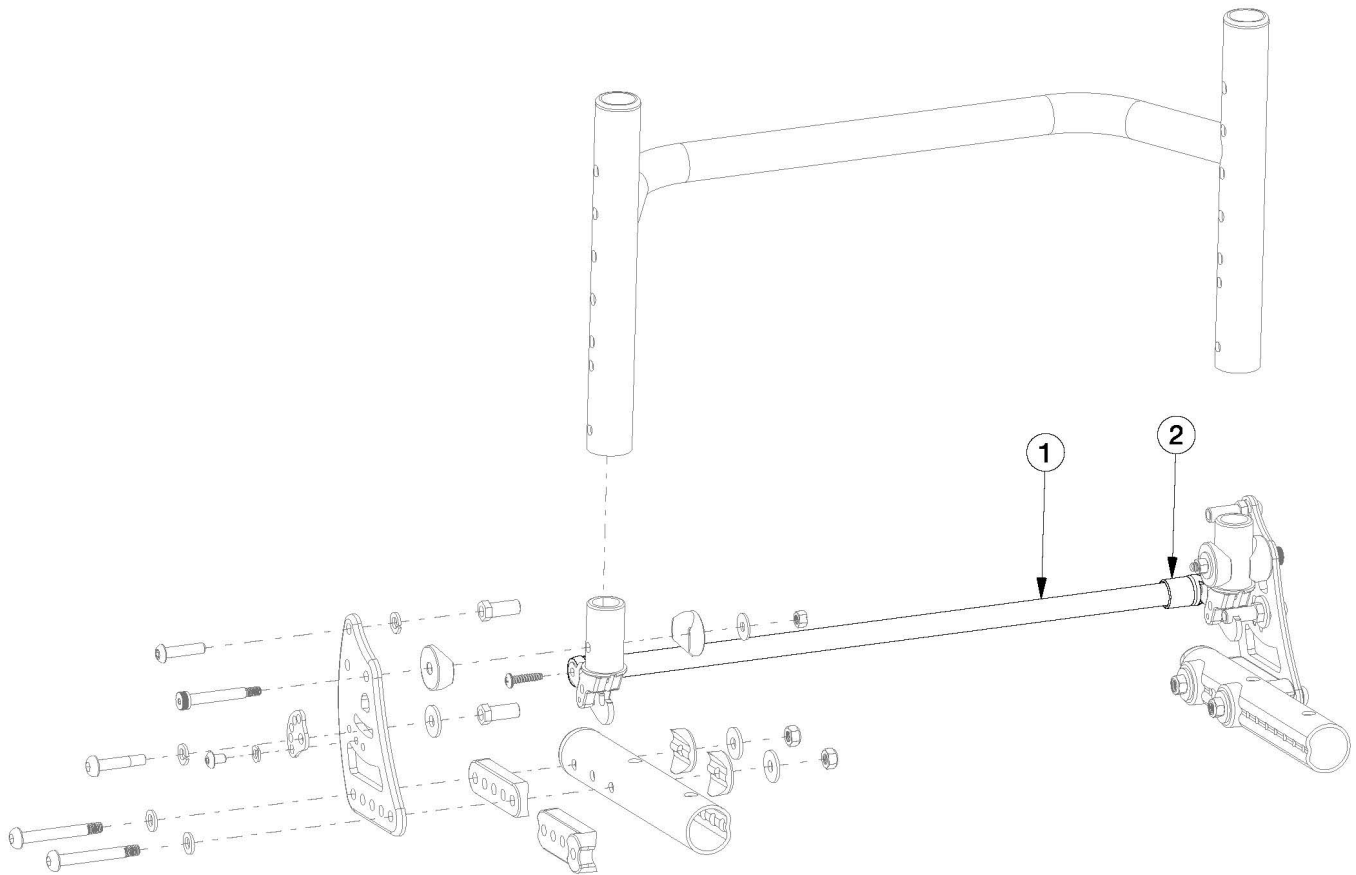

# Ethos Backrest Mount and Hardware - Growth

Item Number	Part Number	Description	Quantity	Retail
1a, 2	107190	Backrest Release Bar Kit, 12" Wide, Black Anodized with Backrest Release Bar Ends	1	\$28.12
1b, 2	107191	Backrest Release Bar Kit, 13" Wide, Black Anodized with Backrest Release Bar Ends	1	\$28.12
1c, 2	107192	Backrest Release Bar Kit, 14" Wide, Black Anodized with Backrest Release Bar Ends	1	\$28.12
1d, 2	107193	Backrest Release Bar Kit, 15" Wide, Black Anodized with Backrest Release Bar Ends	1	\$28.12
1e, 2	107194	Backrest Release Bar Kit, 16" Wide, Black Anodized with Backrest Release Bar Ends	1	\$28.12
1f, 2	107195	Backrest Release Bar Kit, 17" Wide, Black Anodized with Backrest Release Bar Ends	1	\$28.12
1g, 2	107196	Backrest Release Bar Kit, 18" Wide, Black Anodized with Backrest Release Bar Ends	1	\$28.12
1h, 2	107197	Backrest Release Bar Kit, 19" Wide, Black Anodized with Backrest Release Bar Ends	1	\$28.12
1i, 2	107198	Backrest Release Bar Kit, 20" Wide, Black Anodized with Backrest Release Bar Ends	1	\$28.12
1j, 2	109654_ _ _	Ethos Backrest Release Bar Kit 12" Wide, Painted with Backrest Release Bar Ends	1	\$55.72