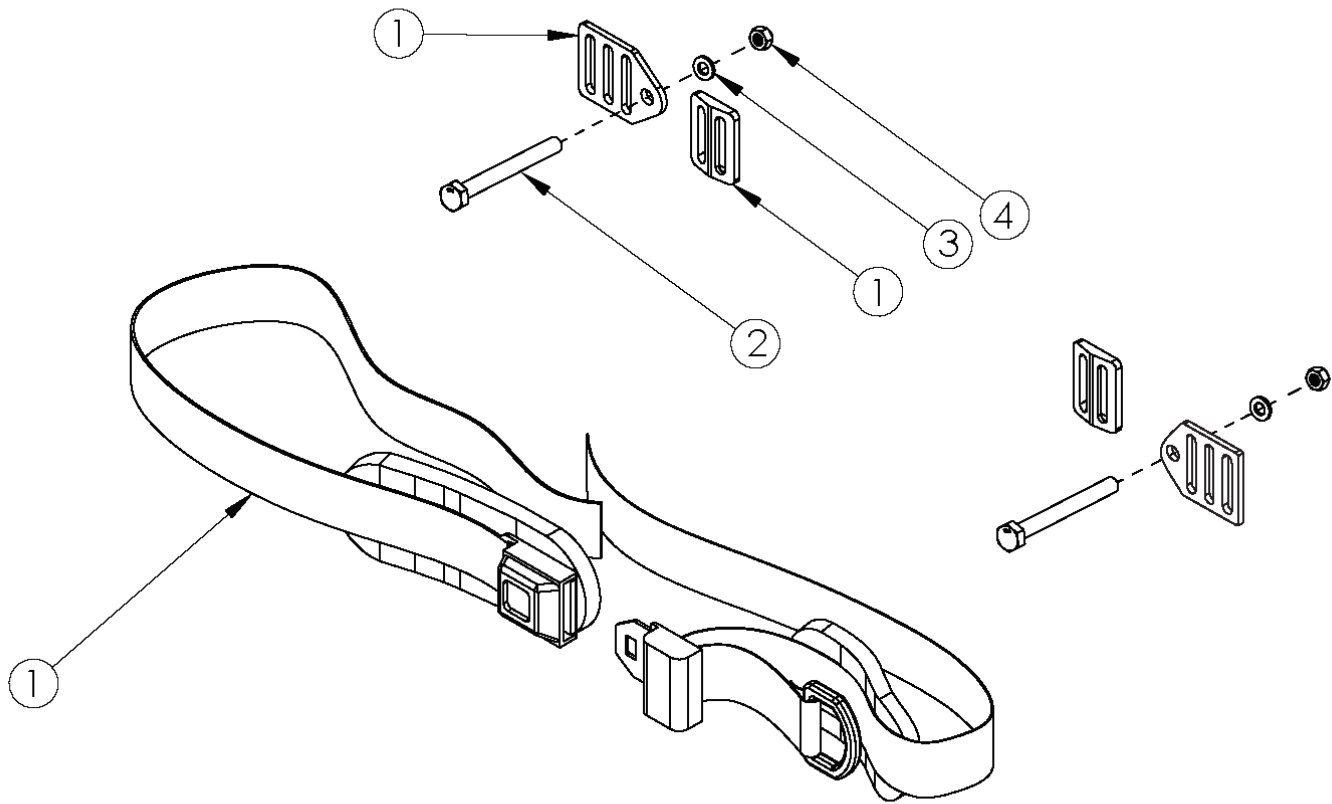

Clik Pelvic Positioning Belts - 1.5" Padded Auto Buckle and Hardware

Item Number	Part Number	Description	Quantity
1, 2, 3, 4	111399	Belt Pelvic Positioning 1.5" Auto Buckle Padded 56", Clik/Ethos	1
1	100958	Belt Pelvic Positioning 1.5" Auto Buckle Padded 56"	1
2	100670	M6 x 45 BTN SHCS BLK ZC	2
3	100746	M6 Flat Washer Blk Zn	2
4	100658	M6 Nylock Nut Blk Zn	2