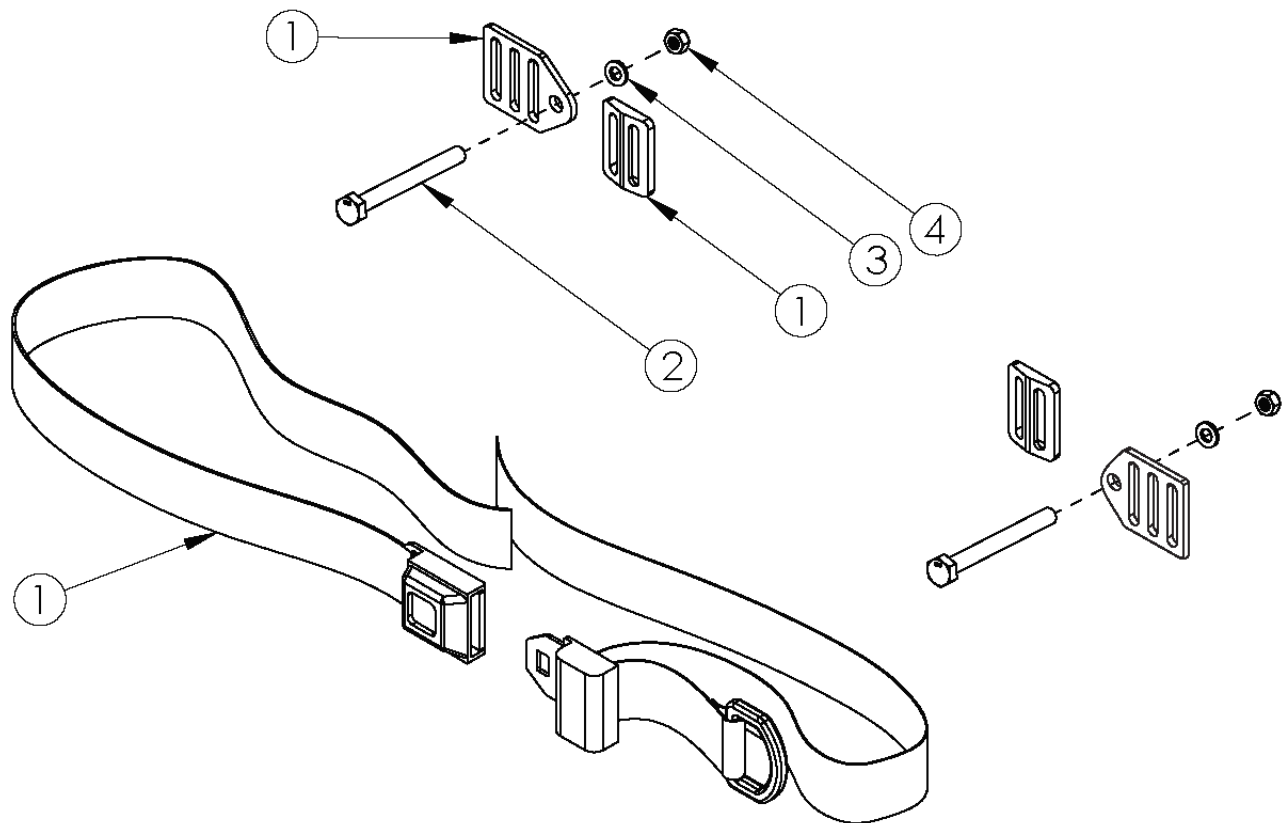

Ethos Pelvic Positioning Belts - 1" Auto Buckle and Hardware

Item Number	Part Number	Description	Quantity	Retail
1, 2, 3, 4	111384	Belt Pelvic Positioning 1" Auto Buckle 51", Clik/Ethos	1	\$84.00
1	100614	Belt Pelvic Positioning 1" Auto Buckle 51"	1	\$84.00
2	100670	M6 x 45 BTN SHCS BLK ZC	2	\$1.66
3	100746	M6 Flat Washer Blk Zn	2	\$1.66
4	100658	M6 Nylock Nut Blk Zn	2	\$1.10