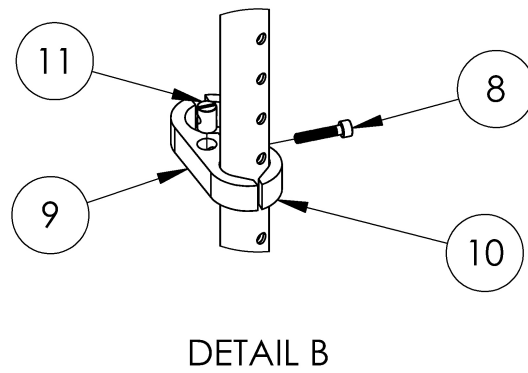

Tilt IV Pole

Item Number	Part Number	Description	Quantity
1-13	502409	IV Pole Assembly Focus/Flip	1
1, 2, 3, 6, 7	502401	IV Pole Top Clamp Assembly	1
8, 9, 10, 11	502408	IV Pole Bottom Clamp Assembly Focus	1
1	102766	Spacer 3/8R. X 7/16 x .218 ID.	1
2	102767	Handle wM5 x 32L Threaded Stud	1
3	101843	M5 x 20 SHCS Blk Zn	1
4	002581	IV Pole Outer Tube 28" Height	1
5	002585	IV Pole Upper	1
6	002395	Footrest Clamp Left LW	1
7	100657	M5 Nylock Nut Blk Zn	2
8	100780	M6 x 25 SHCS ZC	2
9	002685	IV Pole Clamp 1-1/8" 1" Thru 1-1/4" w/ Cross Dowel Hole	2
10	002686	IV Pole Clamp 1-1/8" 1" Thru 1-1/4"	2
11	102768	M6 Barrel Nut	2
12	100532	Tube End Plug 1 1/8"	1
13	102769	Snap Button Plastic	1