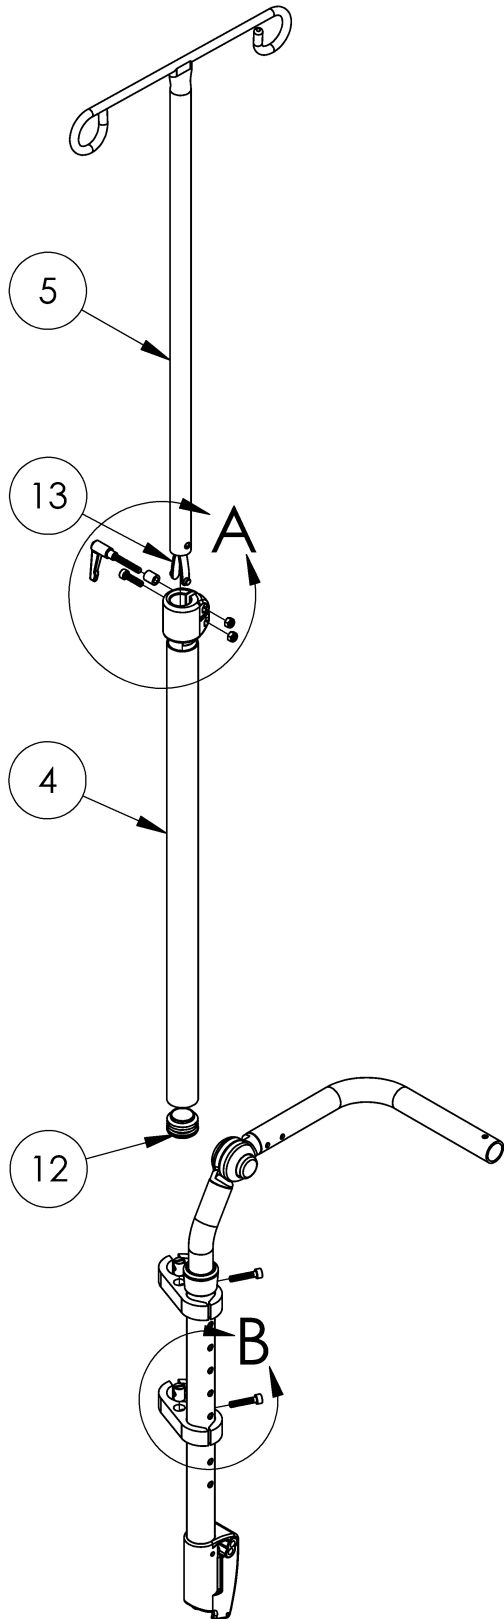

Tilt IV Pole

Item Number	Part Number	Description	Quantity
1-13	502409	IV Pole Assembly Focus/Flip	1
1, 2, 3, 6, 7	502401	IV Pole Top Clamp Assembly	1
8, 9, 10, 11	502408	IV Pole Bottom Clamp Assembly Focus	1
1	102766	Spacer 3/8R. X 7/16 x .218 ID.	1
2	102767	Handle wM5 x 32L Threaded Stud	1
3	101843	M5 x 20 SHCS Blk Zn	1
4	002581	IV Pole Outer Tube 28" Height	1
5	002585	IV Pole Upper	1
6	002395	Footrest Clamp Left LW	1
7	100657	M5 Nylock Nut Blk Zn	2
8	100780	M6 x 25 SHCS ZC	2
9	002685	IV Pole Clamp 1-1/8" 1" Thru 1-1/4" w/ Cross Dowel Hole	2
10	002686	IV Pole Clamp 1-1/8" 1" Thru 1-1/4"	2
11	102768	M6 Barrel Nut	2
12	100532	Tube End Plug 1 1/8"	1
13	102769	Snap Button Plastic	1