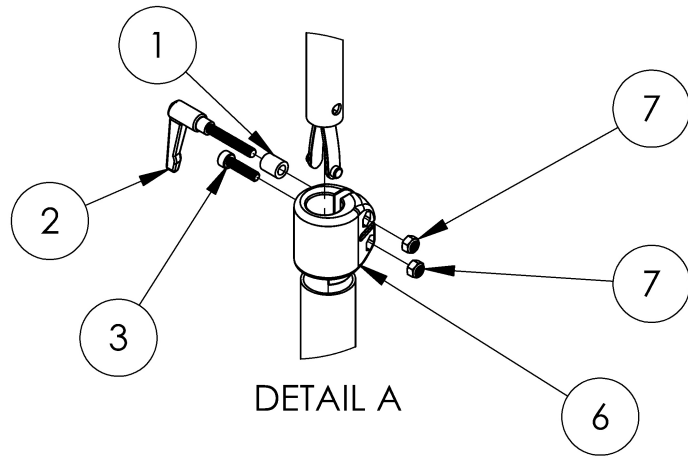

Tilt IV Pole

Item Number	Part Number	Description	Quantity
1-13	502409	IV Pole Assembly Focus/Flip	1
1, 2, 3, 6, 7	502401	IV Pole Top Clamp Assembly	1
8, 9, 10, 11	502408	IV Pole Bottom Clamp Assembly Focus	1
1	102766	Spacer 3/8R. X 7/16 x .218 ID.	1
2	102767	Handle wM5 x 32L Threaded Stud	1
3	101843	M5 x 20 SHCS Blk Zn	1
4	002581	IV Pole Outer Tube 28" Height	1
5	002585	IV Pole Upper	1
6	002395	Footrest Clamp Left LW	1
7	100657	M5 Nylock Nut Blk Zn	2
8	100780	M6 x 25 SHCS ZC	2
9	002685	IV Pole Clamp 1-1/8" 1" Thru 1-1/4" w/ Cross Dowel Hole	2
10	002686	IV Pole Clamp 1-1/8" 1" Thru 1-1/4"	2
11	102768	M6 Barrel Nut	2
12	100532	Tube End Plug 1 1/8"	1
13	102769	Snap Button Plastic	1