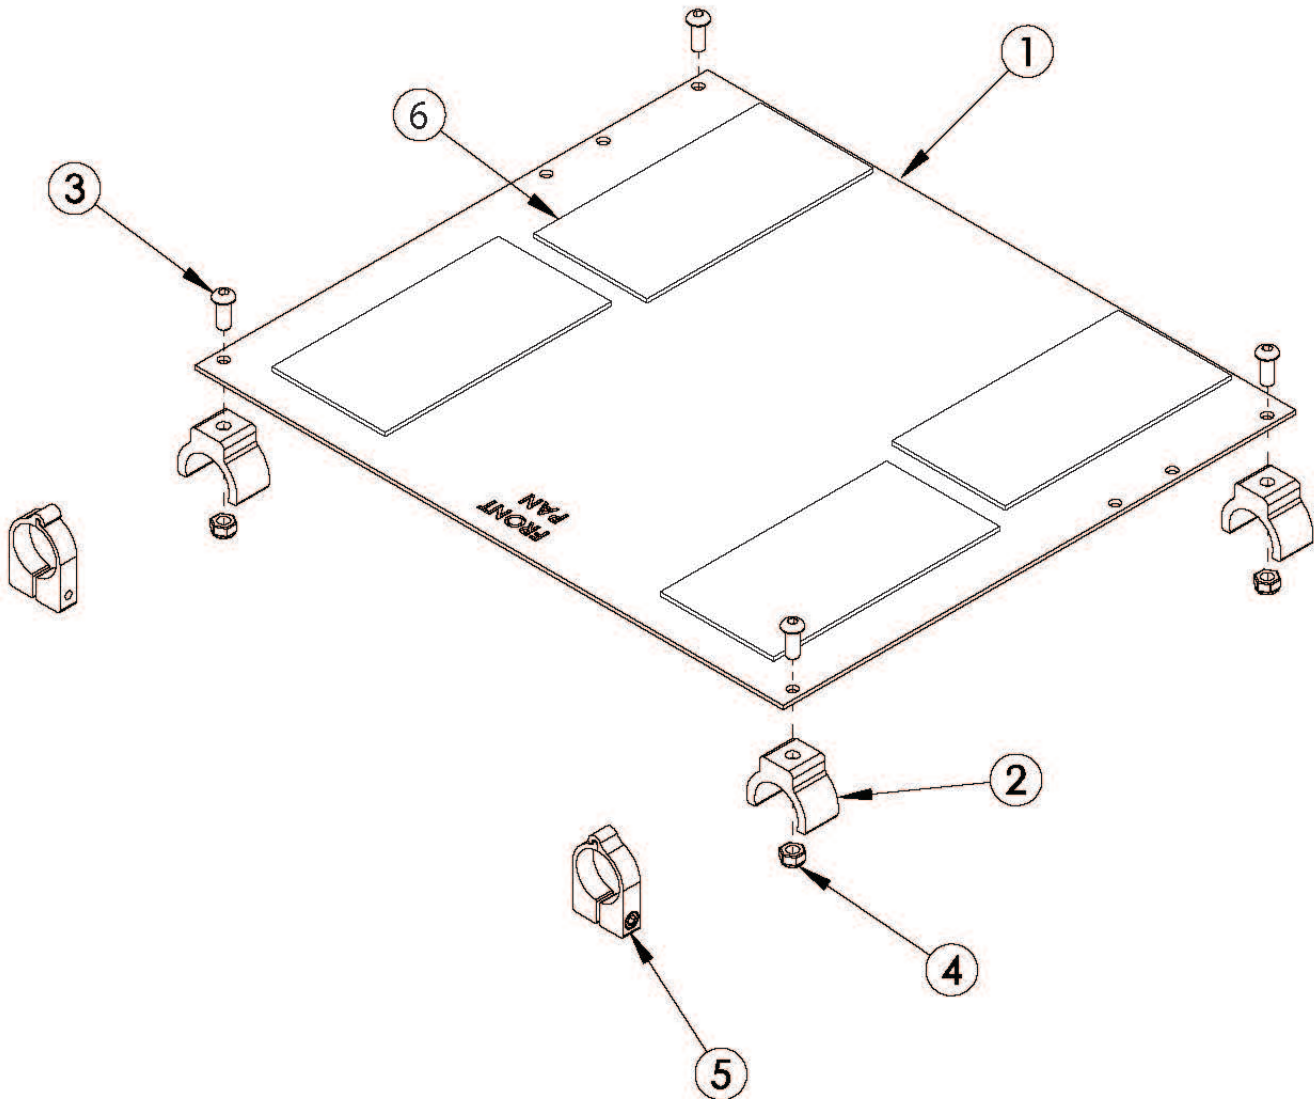

# Spark / Catalyst Aluminum Seat Pan

Part Number	Tape Size	Seat Pan Depth
004458	3" X 4"	10" - 11"
004458 & 004459	3" X 4" & 3" X 5"	12"
004459	3" X 5"	13"
004460	3" X 6"	14" - 22"

*This seat pan is used if transit is not present on the chair. <p>*