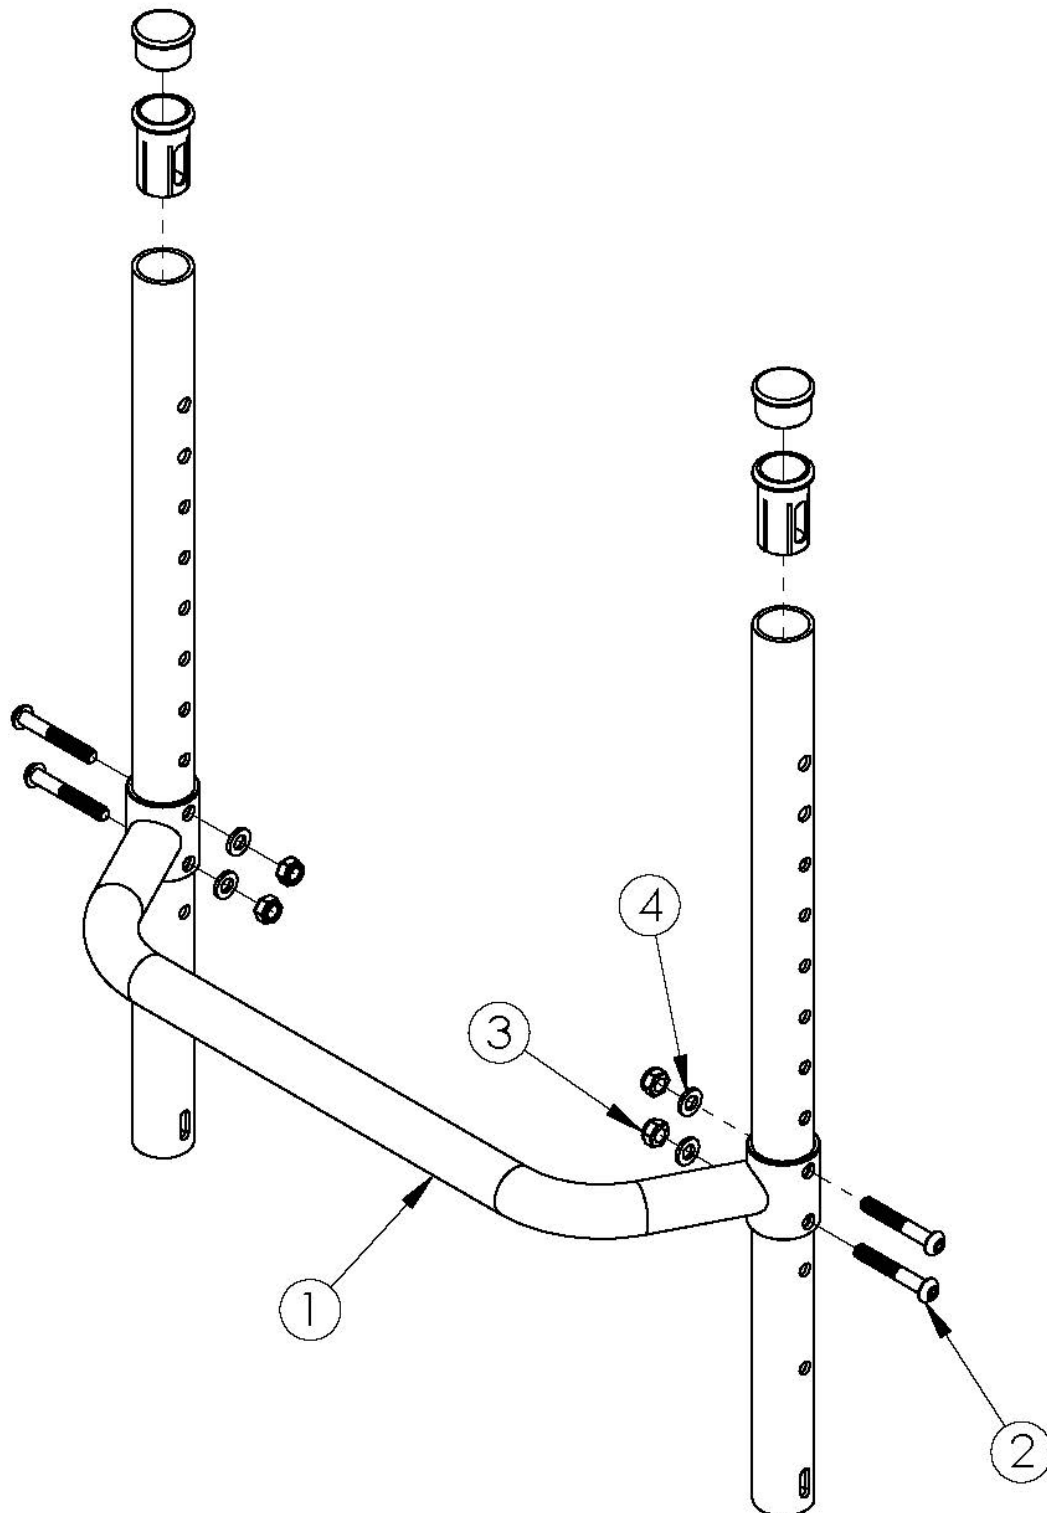

(Discontinued) Rogue Fixed Height Backrest with Adjustable Height Rigidizer Bar - Growth

This Rogue Fixed Height Backrest with Adjustable Height Rigidizer Bar is discontinued and was used on serial numbers prior to RG0016612

Item Number	Part Number	Description	Quantity
1a	000527	Adjustable Height Rigidizer Bar 12" Wide	1
1b	000528	Adjustable Height Rigidizer Bar 13" Wide	1
1c	000185	Adjustable Height Rigidizer Bar 14" Wide	1
1d	000186	Adjustable Height Rigidizer Bar 15" Wide	1
1e	000187	Adjustable Height Rigidizer Bar 16" Wide	1
1f	000188	Adjustable Height Rigidizer Bar 17" Wide	1
1g	000189	Adjustable Height Rigidizer Bar 18" Wide	1
1h	000190	Adjustable Height Rigidizer Bar 19" Wide	1
1i	000191	Adjustable Height Rigidizer Bar 20" Wide	1
2	100797	M6 x 40 BHCS BLK ZC	4
3	100658	M6 Nylock Nut Blk Zn	4
4	100746	M6 Flat Washer Blk Zn	4