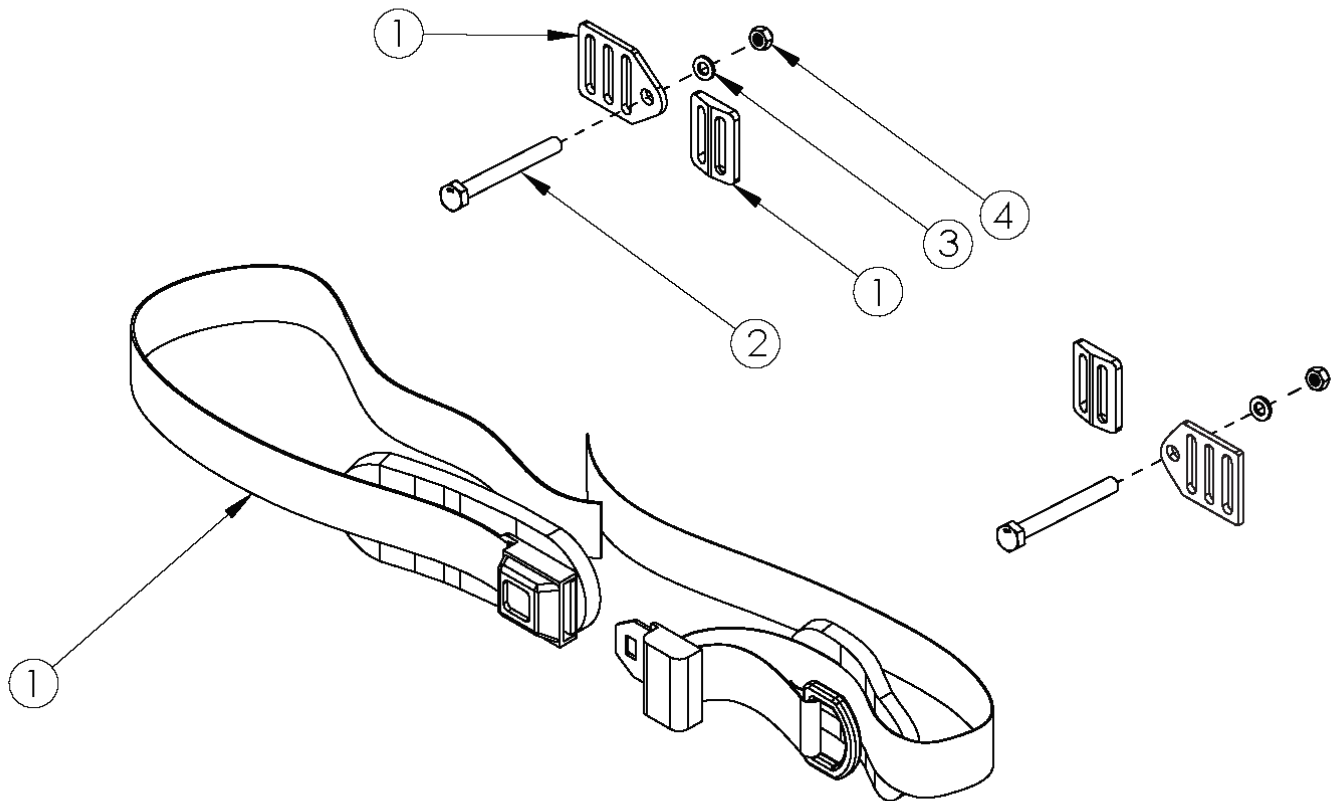

Ethos Pelvic Positioning Belts - 1.5" Padded Auto Buckle and Hardware

Item Number	Part Number	Description	Quantity
1, 2, 3, 4	111399	Belt Pelvic Positioning 1.5" Auto Buckle Padded 56", Clik/Ethos	1
1	100958	Belt Pelvic Positioning 1.5" Auto Buckle Padded 56"	1
2	100670	M6 x 45 BTN SHCS BLK ZC	2
3	100746	M6 Flat Washer Blk Zn	2
4	100658	M6 Nylock Nut Blk Zn	2