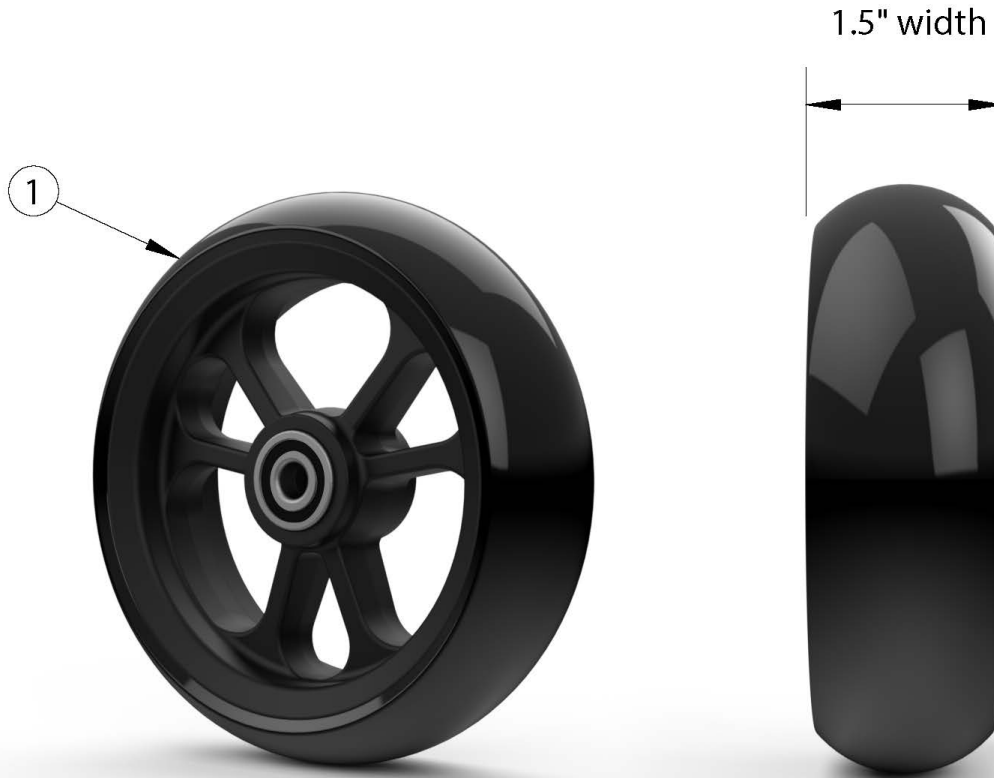

Little Wave XP Casters - 1.5" Poly

Item Number	Part Number	Description	Quantity	Retail
1a	111842	Caster 4 x 1.5" Poly <i>Replaced part numbers 100809 and 102353</i>	1	\$58.83
1b	111843	Caster 5 x 1.5" Poly <i>Replaced part numbers 100807 and 103014</i>	1	\$58.83
1c	111844	Caster 6 x 1.5" Poly <i>Replaced part number 100786</i>	1	\$58.83