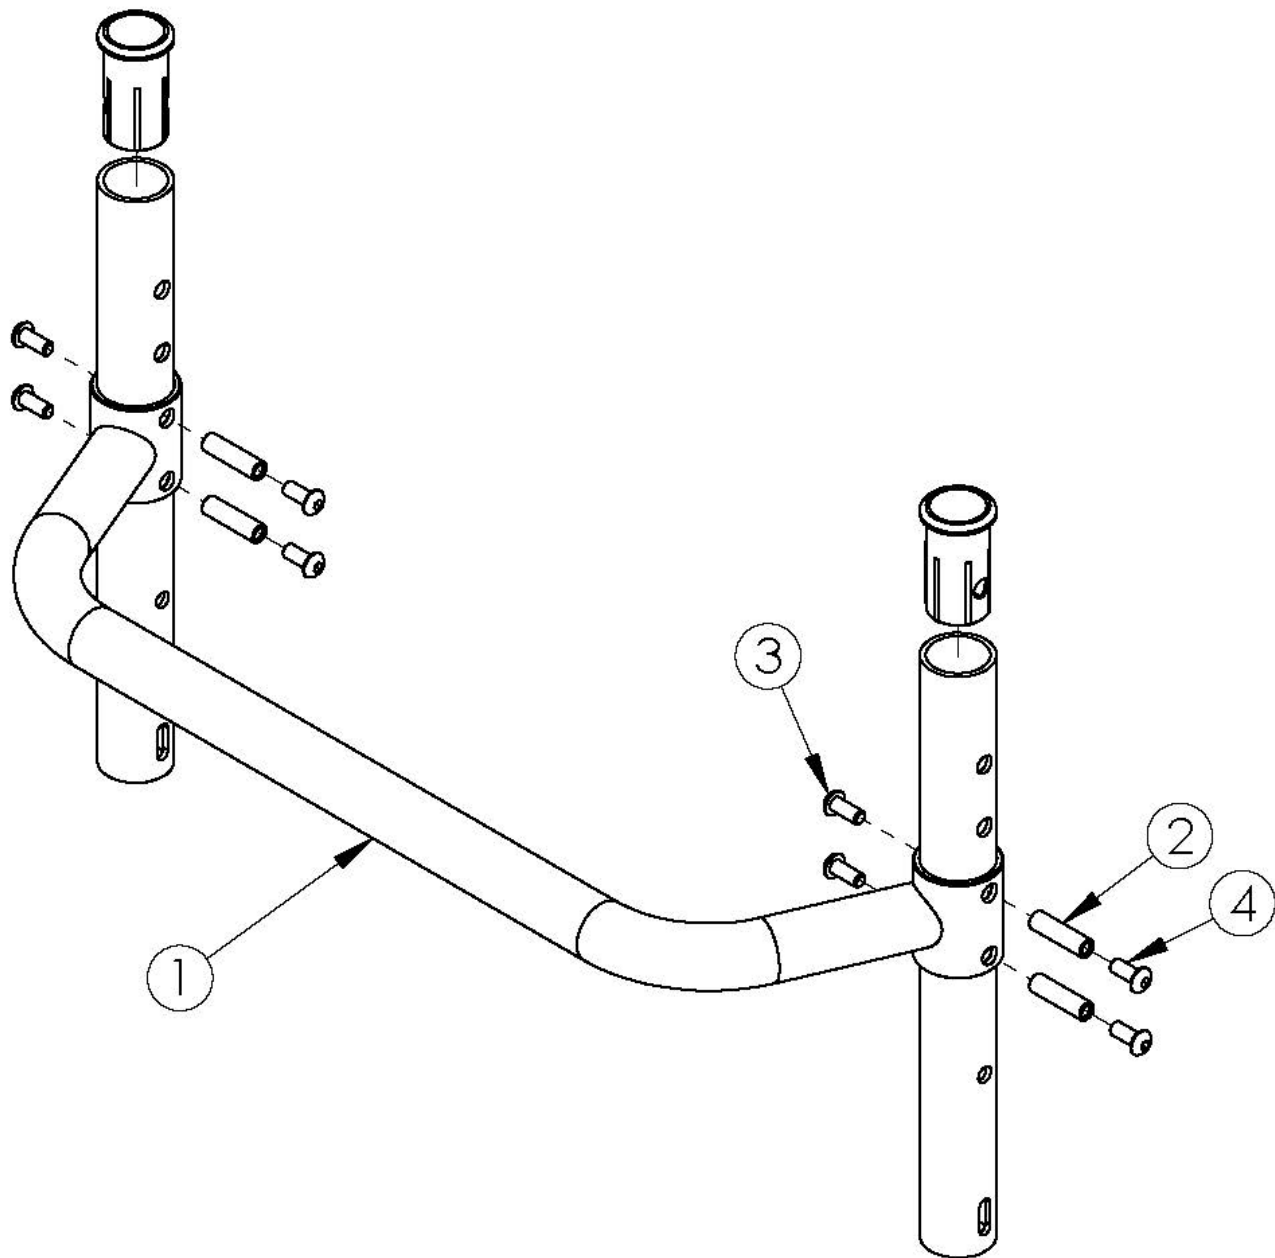

(Discontinued) Rogue Adjustable Height Backrest with Adjustable Height Rigidizer Bar - Growth

This Rogue Adjustable Height Backrest with Adjustable Height Rigidizer Bar is discontinued and was used on serial numbers prior to RG0016612.

Item Number	Part Number	Description	Quantity
1a	000527	Adjustable Height Rigidizer Bar 12" Wide	1

Item Number	Part Number	Description	Quantity
1b	000528	Adjustable Height Rigidizer Bar 13" Wide	1
1c	000185	Adjustable Height Rigidizer Bar 14" Wide	1
1d	000186	Adjustable Height Rigidizer Bar 15" Wide	1
1e	000187	Adjustable Height Rigidizer Bar 16" Wide	1
1f	000188	Adjustable Height Rigidizer Bar 17" Wide	1
1g	000189	Adjustable Height Rigidizer Bar 18" Wide	1
1h	000190	Adjustable Height Rigidizer Bar 19" Wide	1
1i	000191	Adjustable Height Rigidizer Bar 20" Wide	1
2	000073	M5 x 24 Threaded Barrel	4
3	100669	M5 x 10 BTN SHCS BLKZC w/Patch	4
4	103524	M5 x 10 BTN SHCS BLK ZN	4